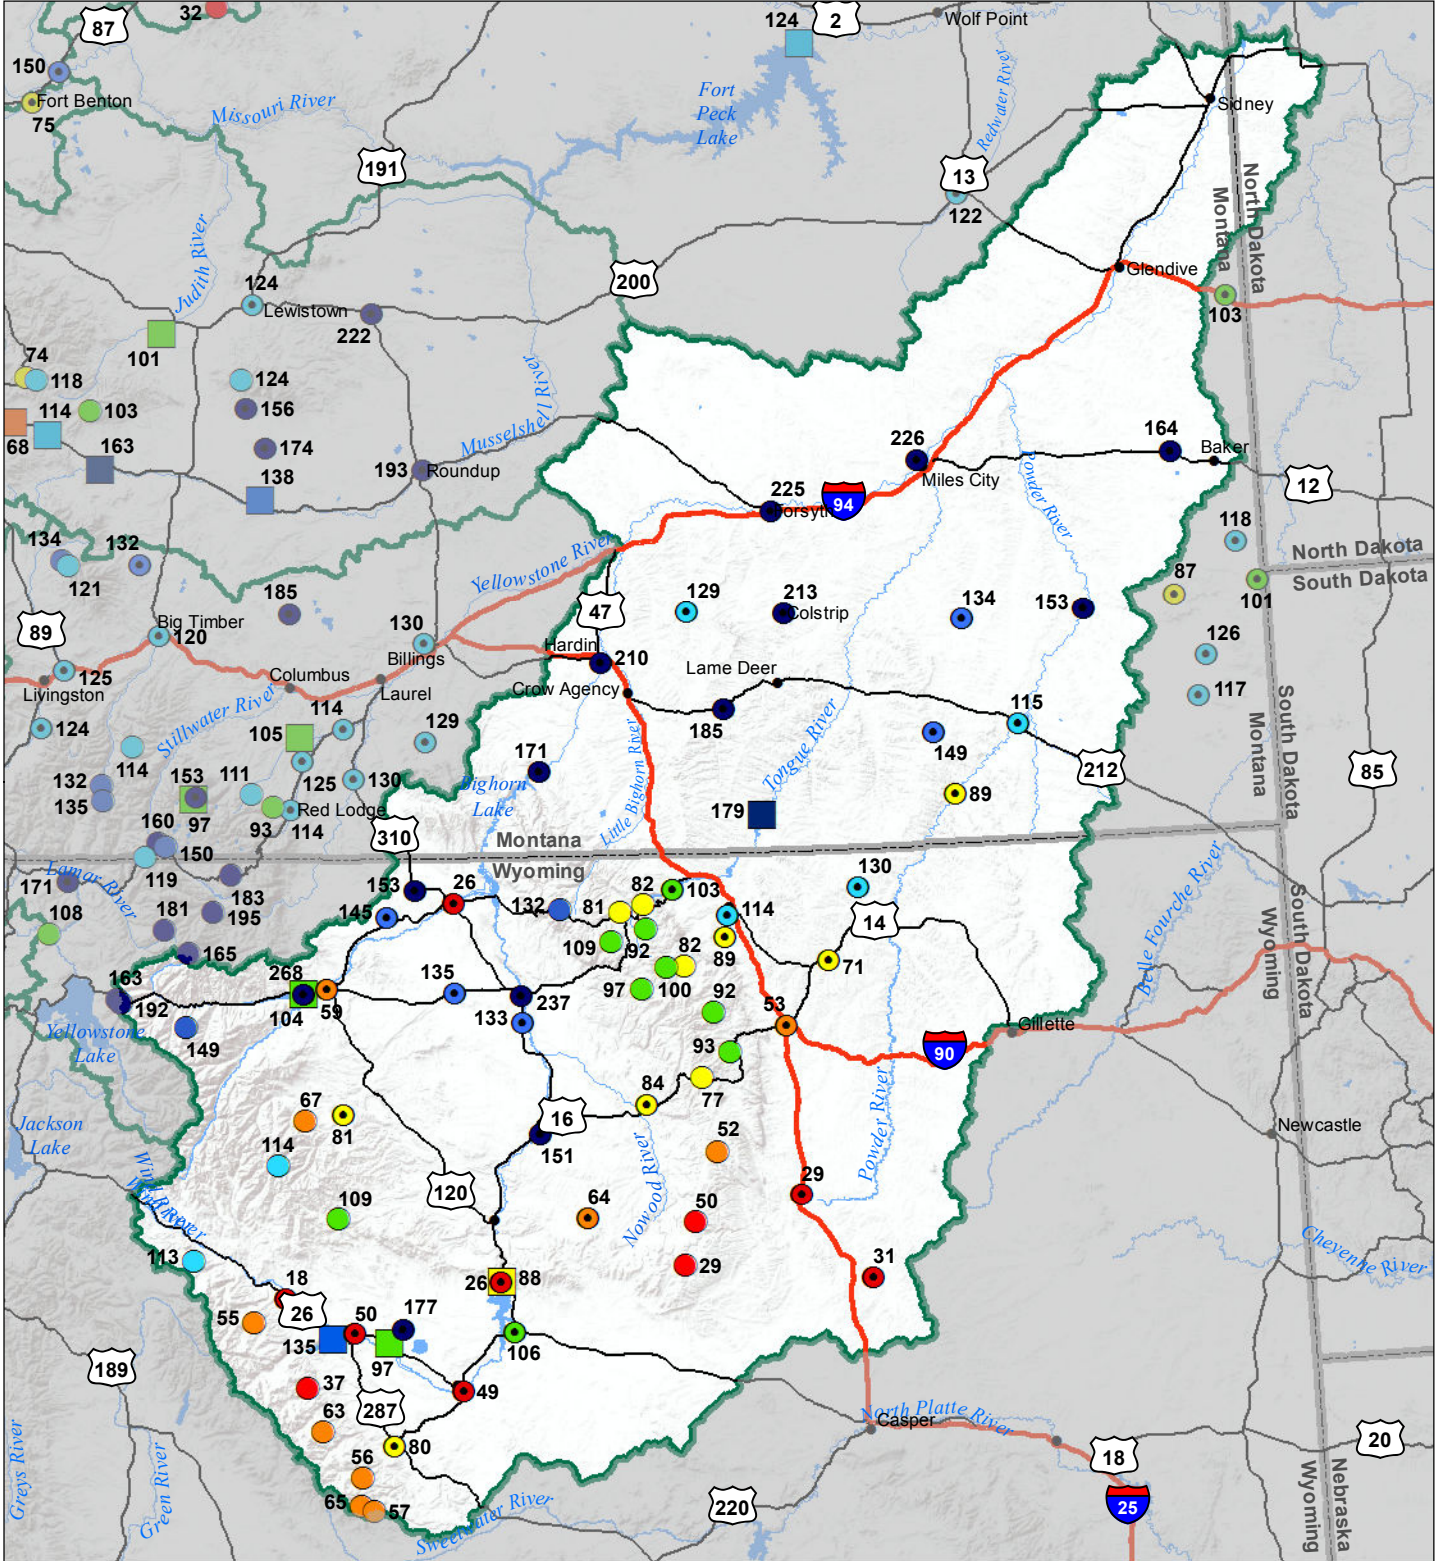

Lower Yellowstone River Basin Monthly Precipitation and Reservoir Levels Percentage of Normal May 1, 2018 (April 1, 2018 - May 1, 2018)

Precipitation Percent of Normal

SNOTEL

- > 150%
- 131 - 150%
- 111 - 130%
- 91 - 110%
- 71 - 90%
- 51 - 70%
- 1 - 50%

COOP/ACIS

- > 150%
- 131 - 150%
- 111 - 130%
- 91 - 110%
- 71 - 90%
- 51 - 70%
- 1 - 50%

Reservoirs Percent of Normal

- > 150%
- 131 - 150%
- 111 - 130%
- 91 - 110%
- 71 - 90%
- 51 - 70%
- 1 - 50%

Montana State Library
Natural Resource
Information System