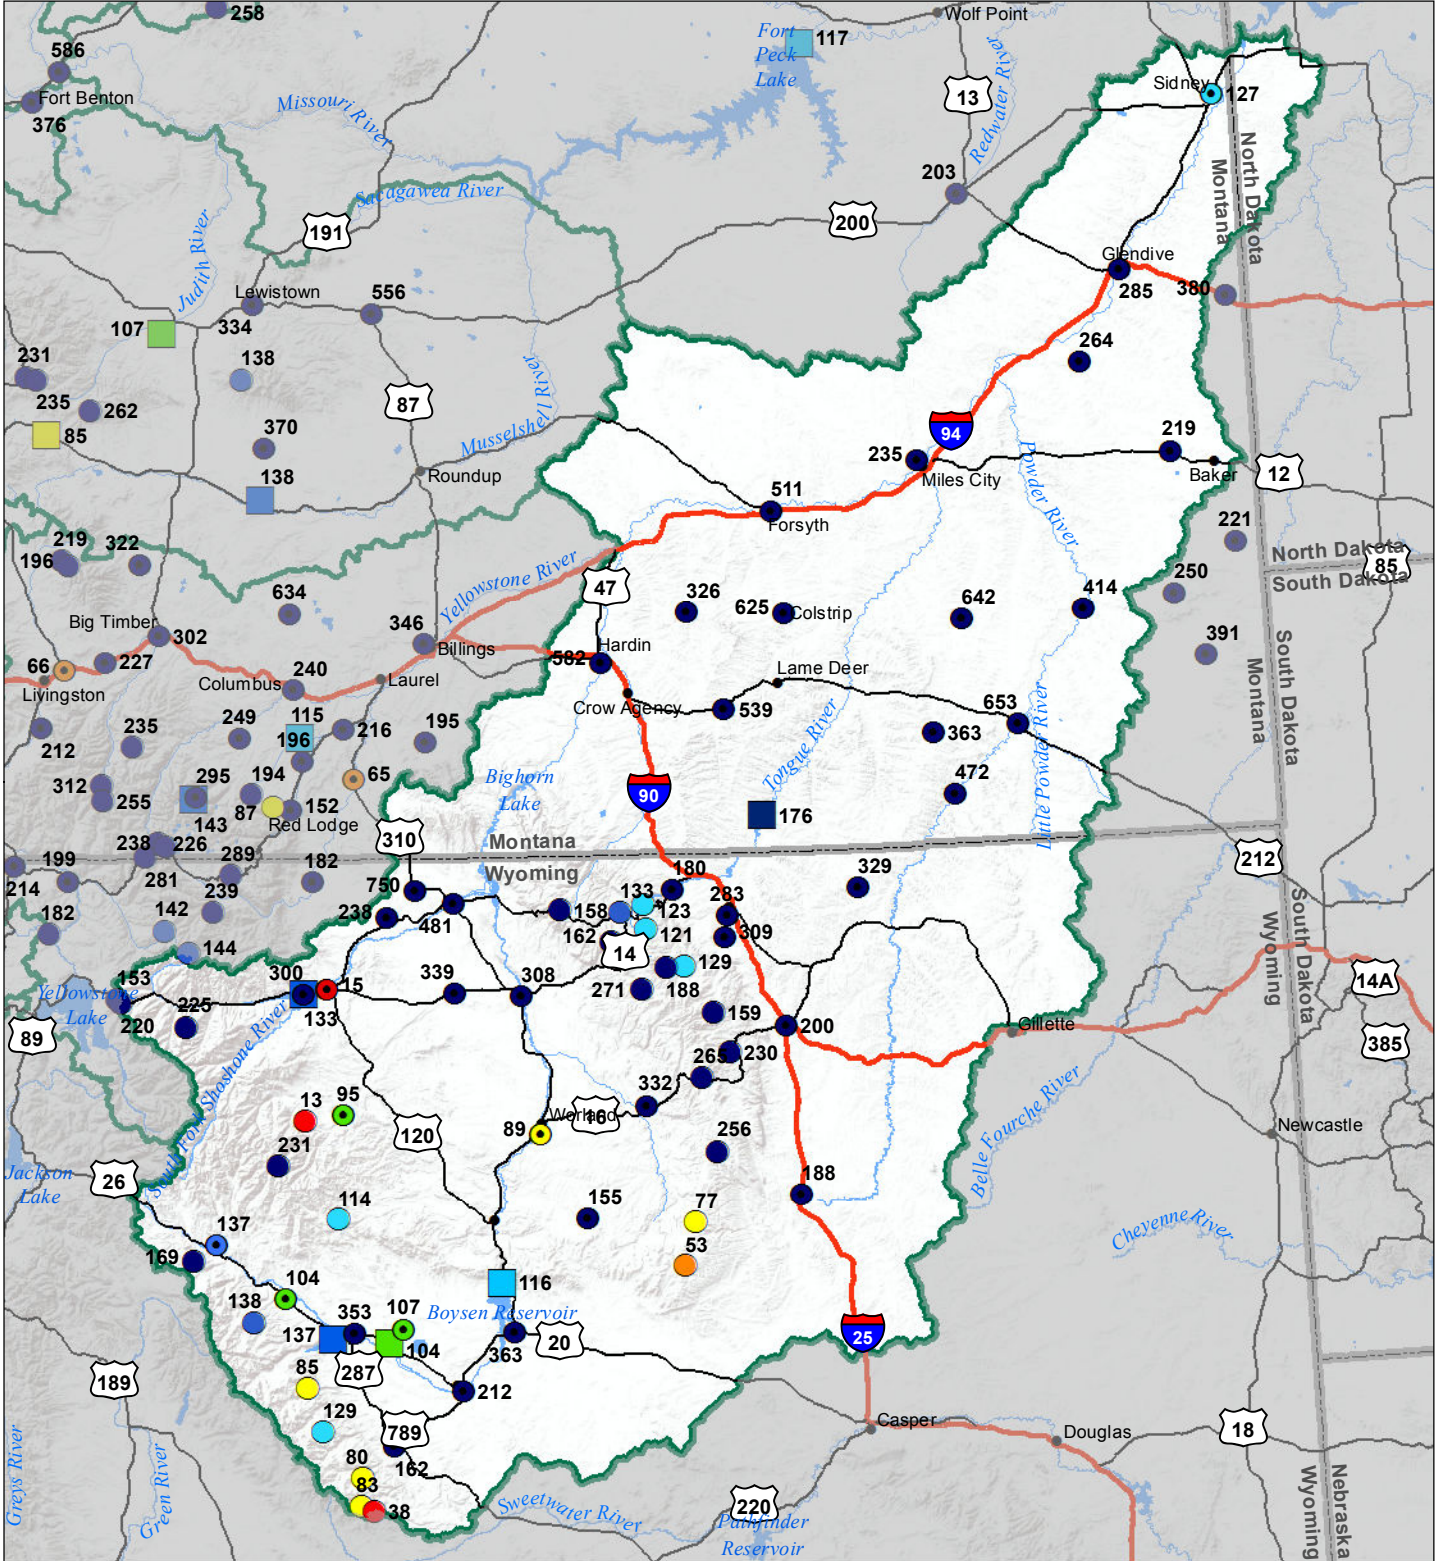

Lower Yellowstone River Basin Monthly Precipitation and Reservoir Levels Percentage of Normal March 1, 2018 (February 1, 2018 - March 1, 2018)

Precipitation Percent of Normal

SNOTEL

- > 150%
- 131 - 150%
- 111 - 130%
- 91 - 110%
- 71 - 90%
- 51 - 70%
- 1 - 50%

COOP/ACIS

- > 150%
- 131 - 150%
- 111 - 130%
- 91 - 110%
- 71 - 90%
- 51 - 70%
- 1 - 50%

Reservoirs Percent of Normal

- > 150%
- 131 - 150%
- 111 - 130%
- 91 - 110%
- 71 - 90%
- 51 - 70%
- 1 - 50%

Montana State Library
Natural Resource
Information System