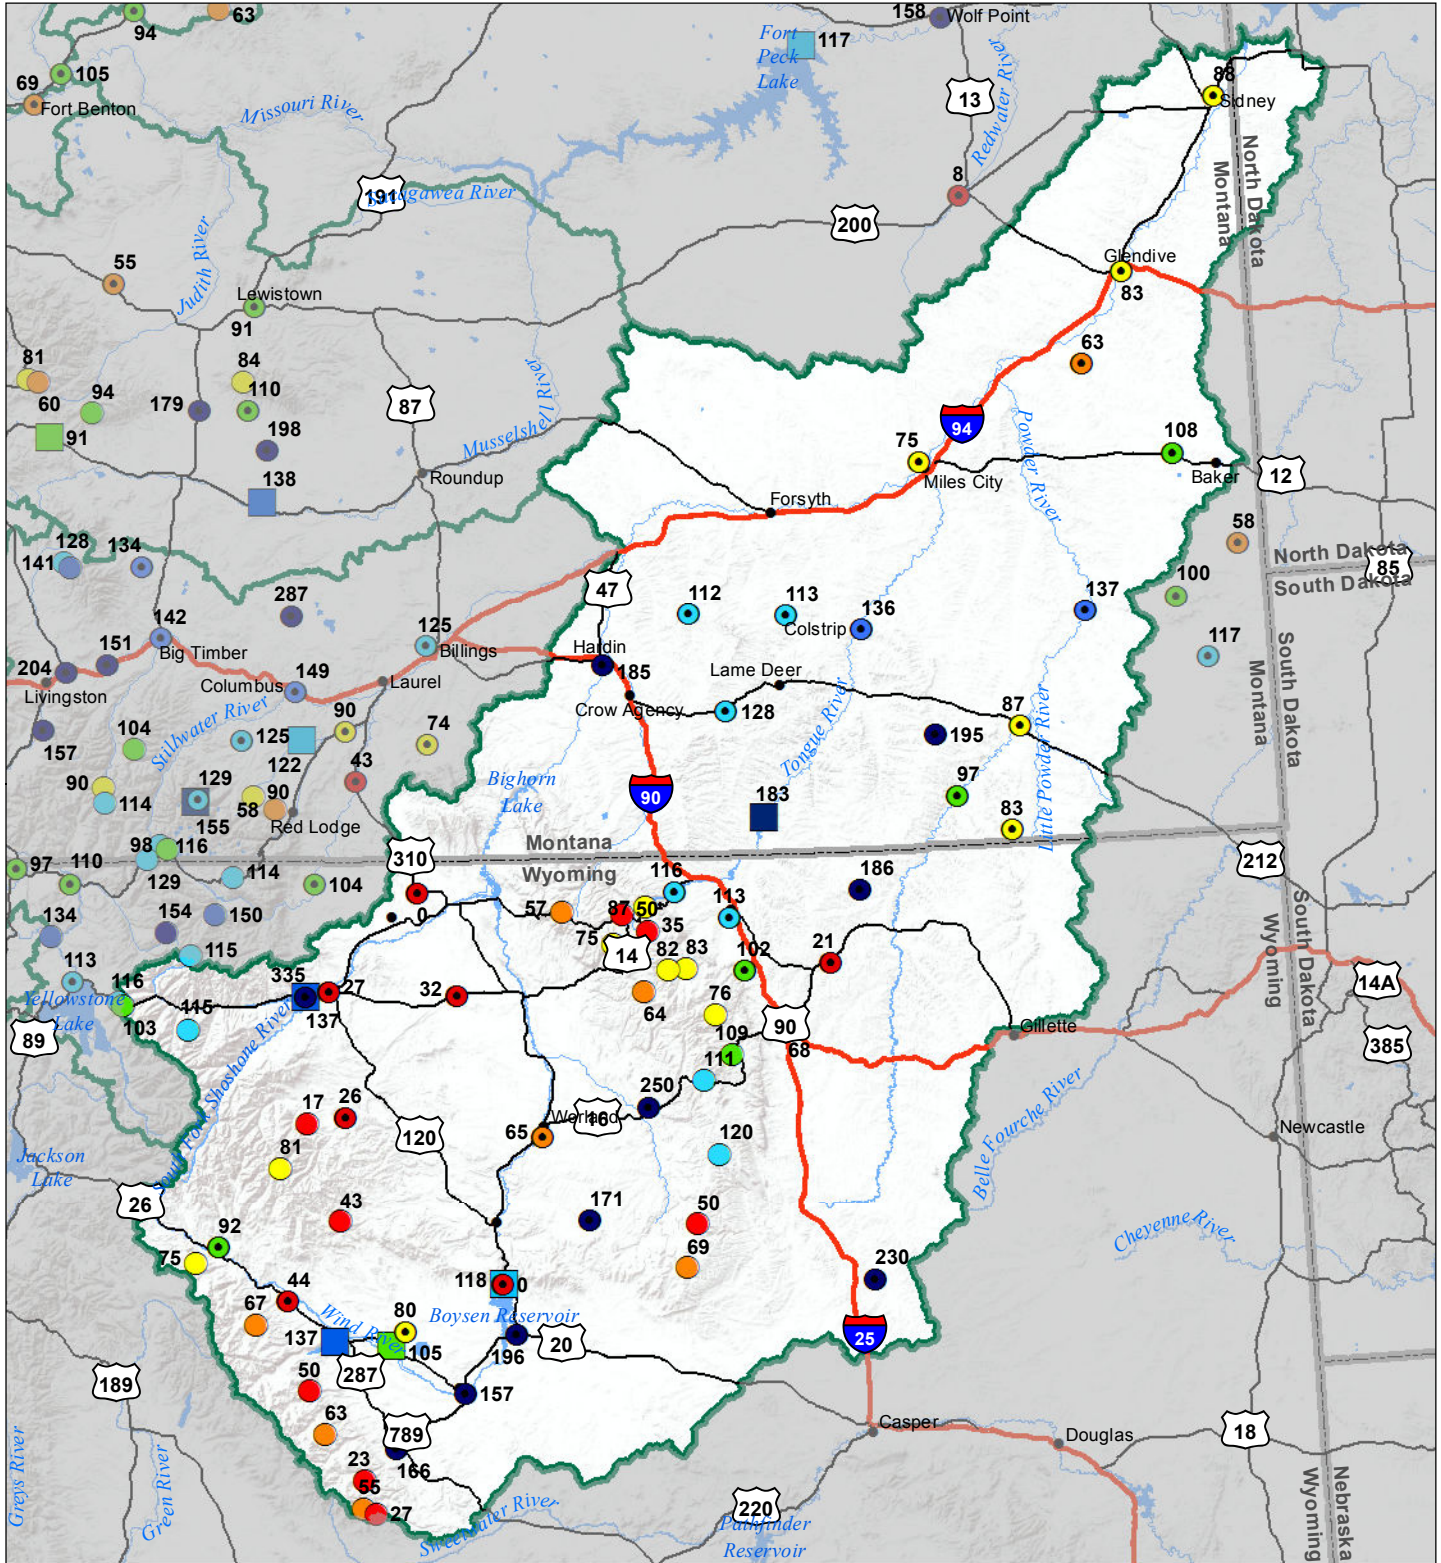

Lower Yellowstone River Basin Monthly Precipitation and Reservoir Levels Percentage of Normal February 1, 2018 (January 1, 2018 - February 1, 2018)

Precipitation Percent of Normal

SNOTEL		COOP/ACIS	
● > 150%	● 71 - 90%	● > 150%	● 71 - 90%
● 131 - 150%	● 51 - 70%	● 131 - 150%	● 51 - 70%
● 111 - 130%	● 1 - 50%	● 111 - 130%	● 1 - 50%
● 91 - 110%		● 91 - 110%	

Reservoirs Percent of Normal

■ > 150%
■ 131 - 150%
■ 111 - 130%
■ 91 - 110%
■ 71 - 90%
■ 51 - 70%
■ 1 - 50%