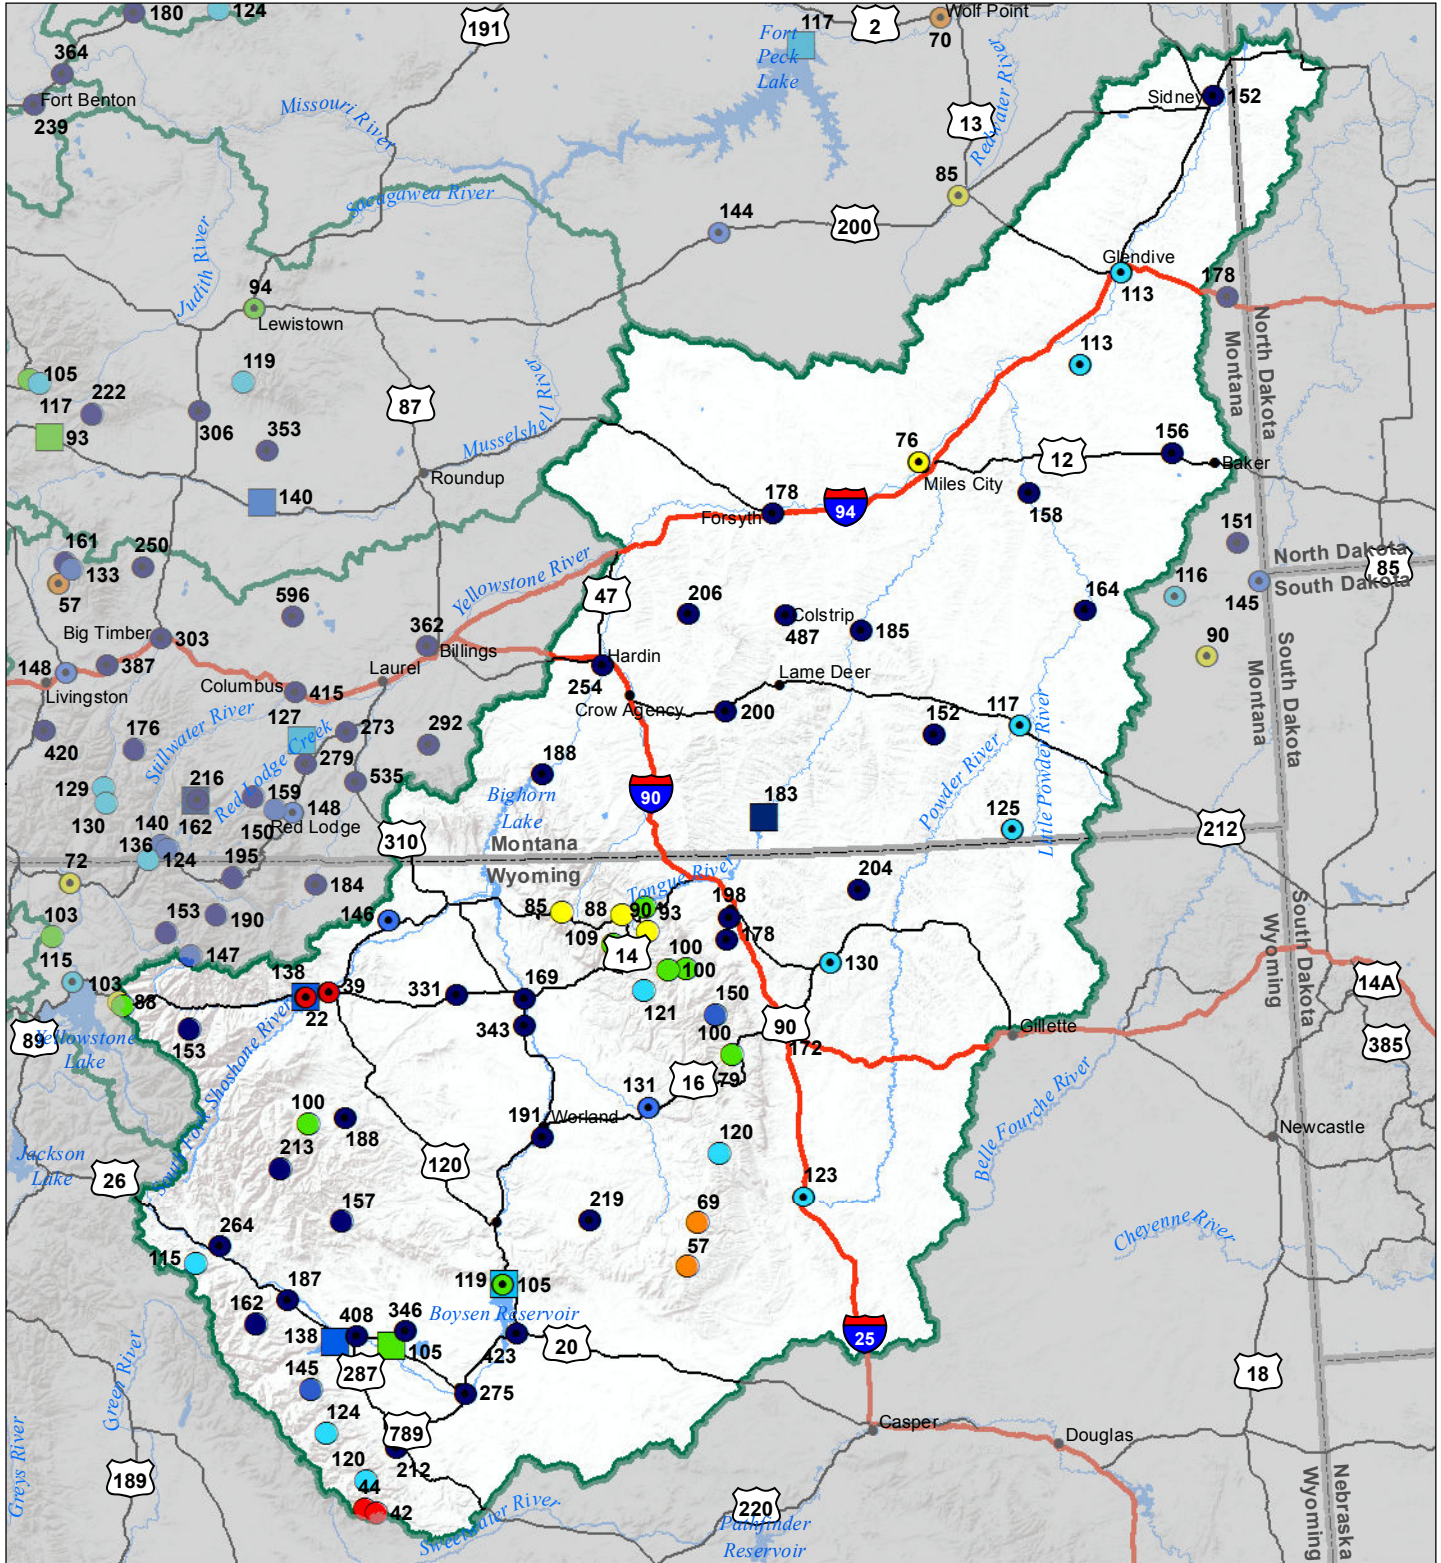

Lower Yellowstone River Basin Monthly Precipitation and Reservoir Levels Percentage of Normal January 1, 2018 (December 1, 2017 - January 1, 2018)

Precipitation Percent of Normal

SNOTEL		COOP/ACIS	
● > 150%	● 71 - 90%	● > 150%	● 71 - 90%
● 131 - 150%	● 51 - 70%	● 131 - 150%	● 51 - 70%
● 111 - 130%	● 1 - 50%	● 111 - 130%	● 1 - 50%
● 91 - 110%		● 91 - 110%	

Reservoirs Percent of Normal

■ > 150%
■ 131 - 150%
■ 111 - 130%
■ 91 - 110%
■ 71 - 90%
■ 51 - 70%
■ 1 - 50%