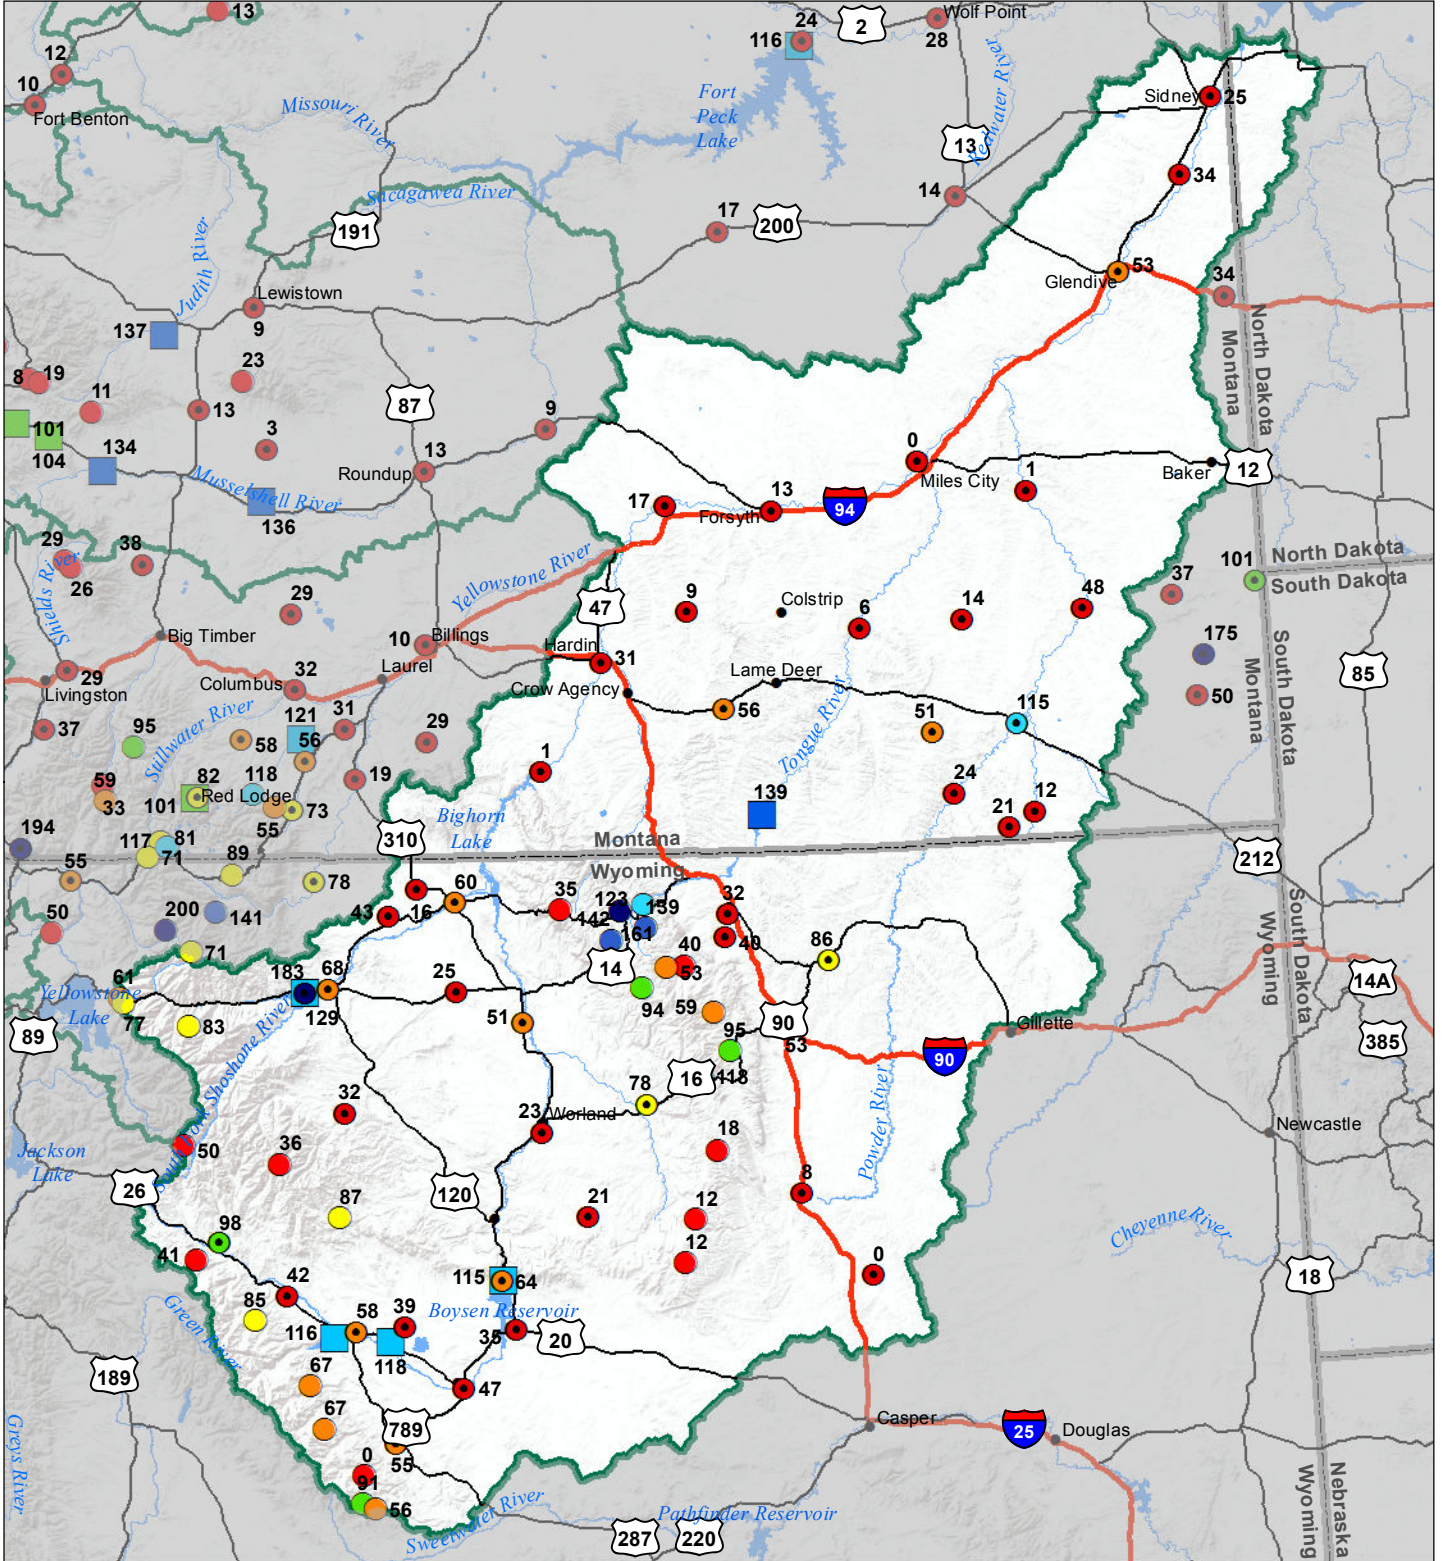

# Lower Yellowstone River Basin Monthly Precipitation and Reservoir Levels Percentage of Normal August 1, 2017 (July 1, 2017 - August 1, 2017)

### Precipitation Percent of Normal

#### SNOTEL

- > 150%
- 131 - 150%
- 111 - 130%
- 91 - 110%
- 71 - 90%
- 51 - 70%
- 1 - 50%