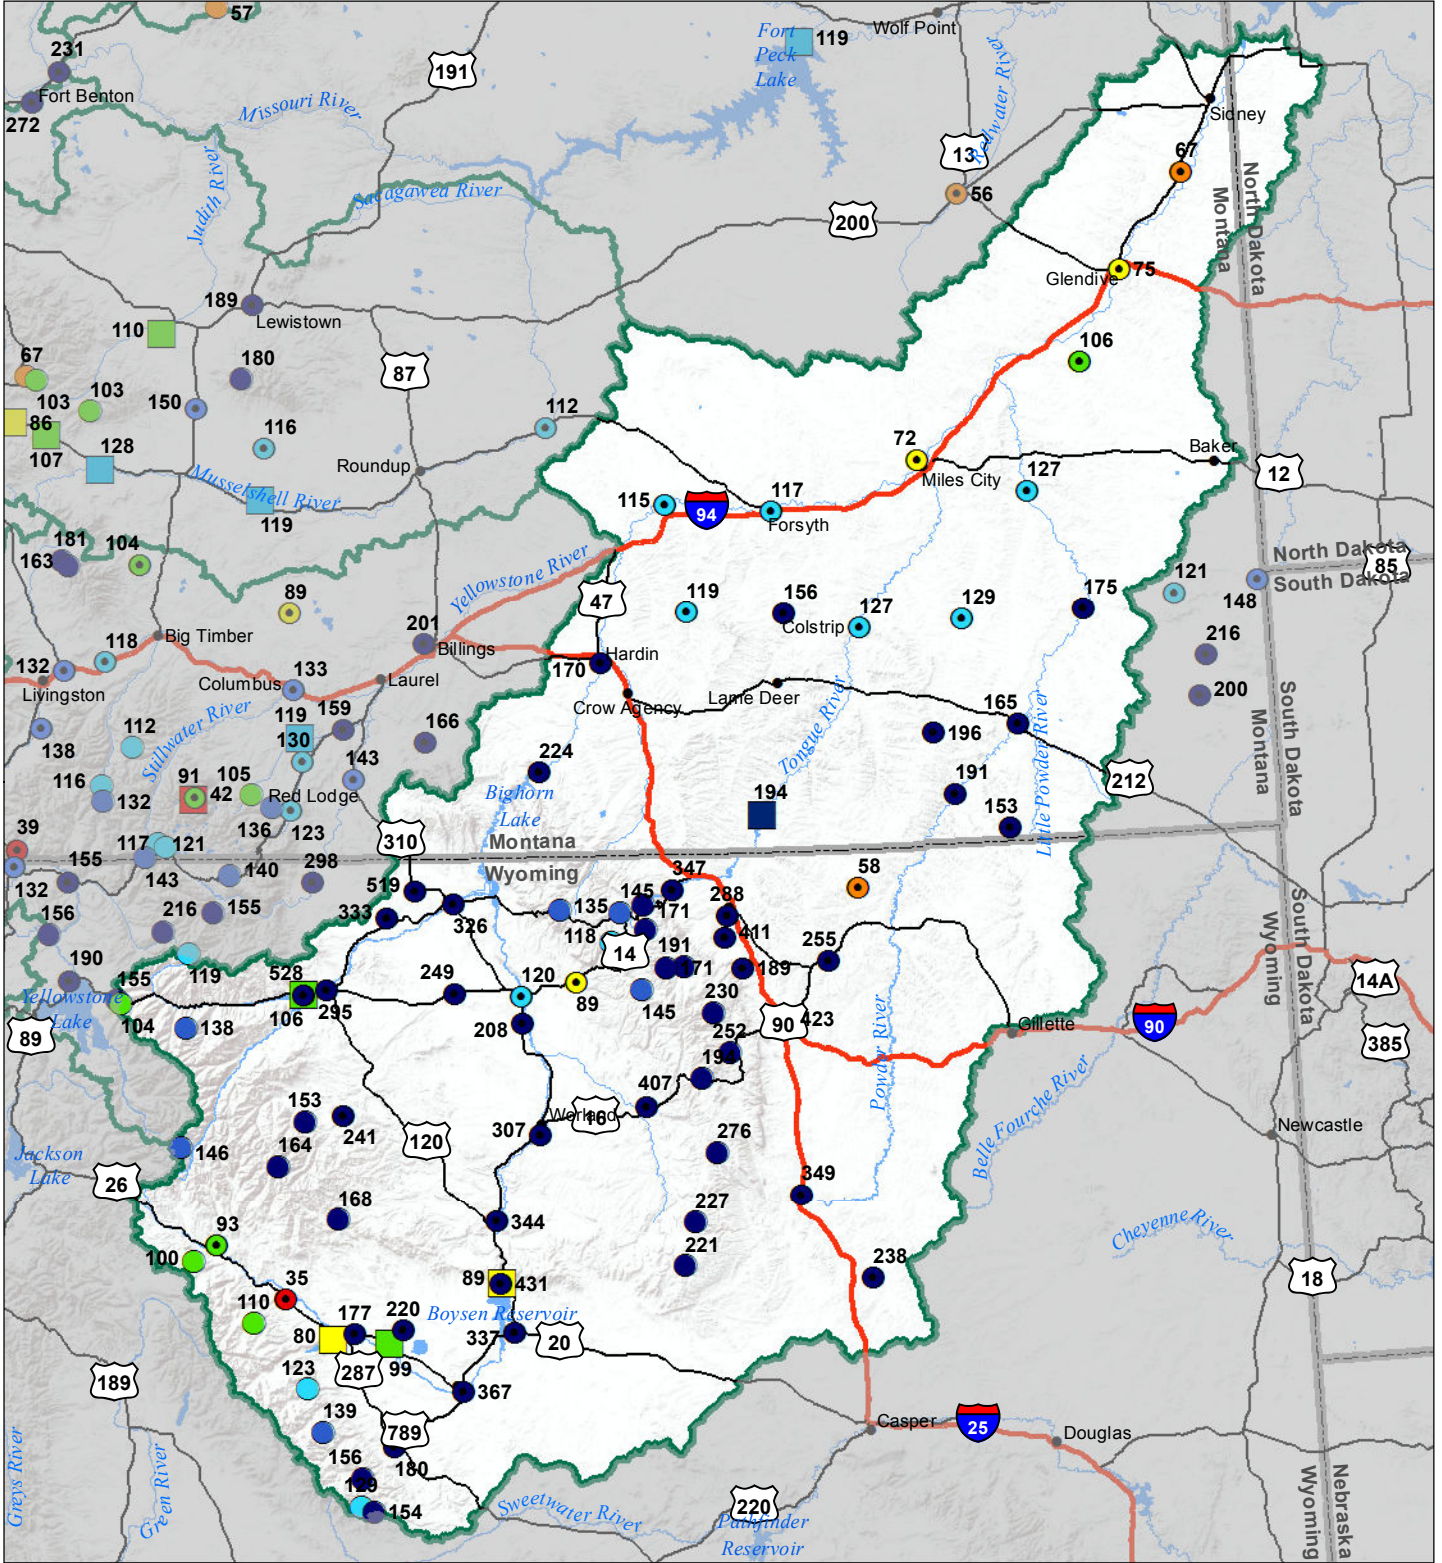

# Lower Yellowstone River Basin Monthly Precipitation and Reservoir Levels Percentage of Normal May 1, 2017 (April 1, 2017 - May 1, 2017)

### Precipitation Percent of Normal

#### SNOTEL

- > 150%
- 131 - 150%
- 111 - 130%
- 91 - 110%
- 71 - 90%
- 51 - 70%
- 1 - 50%