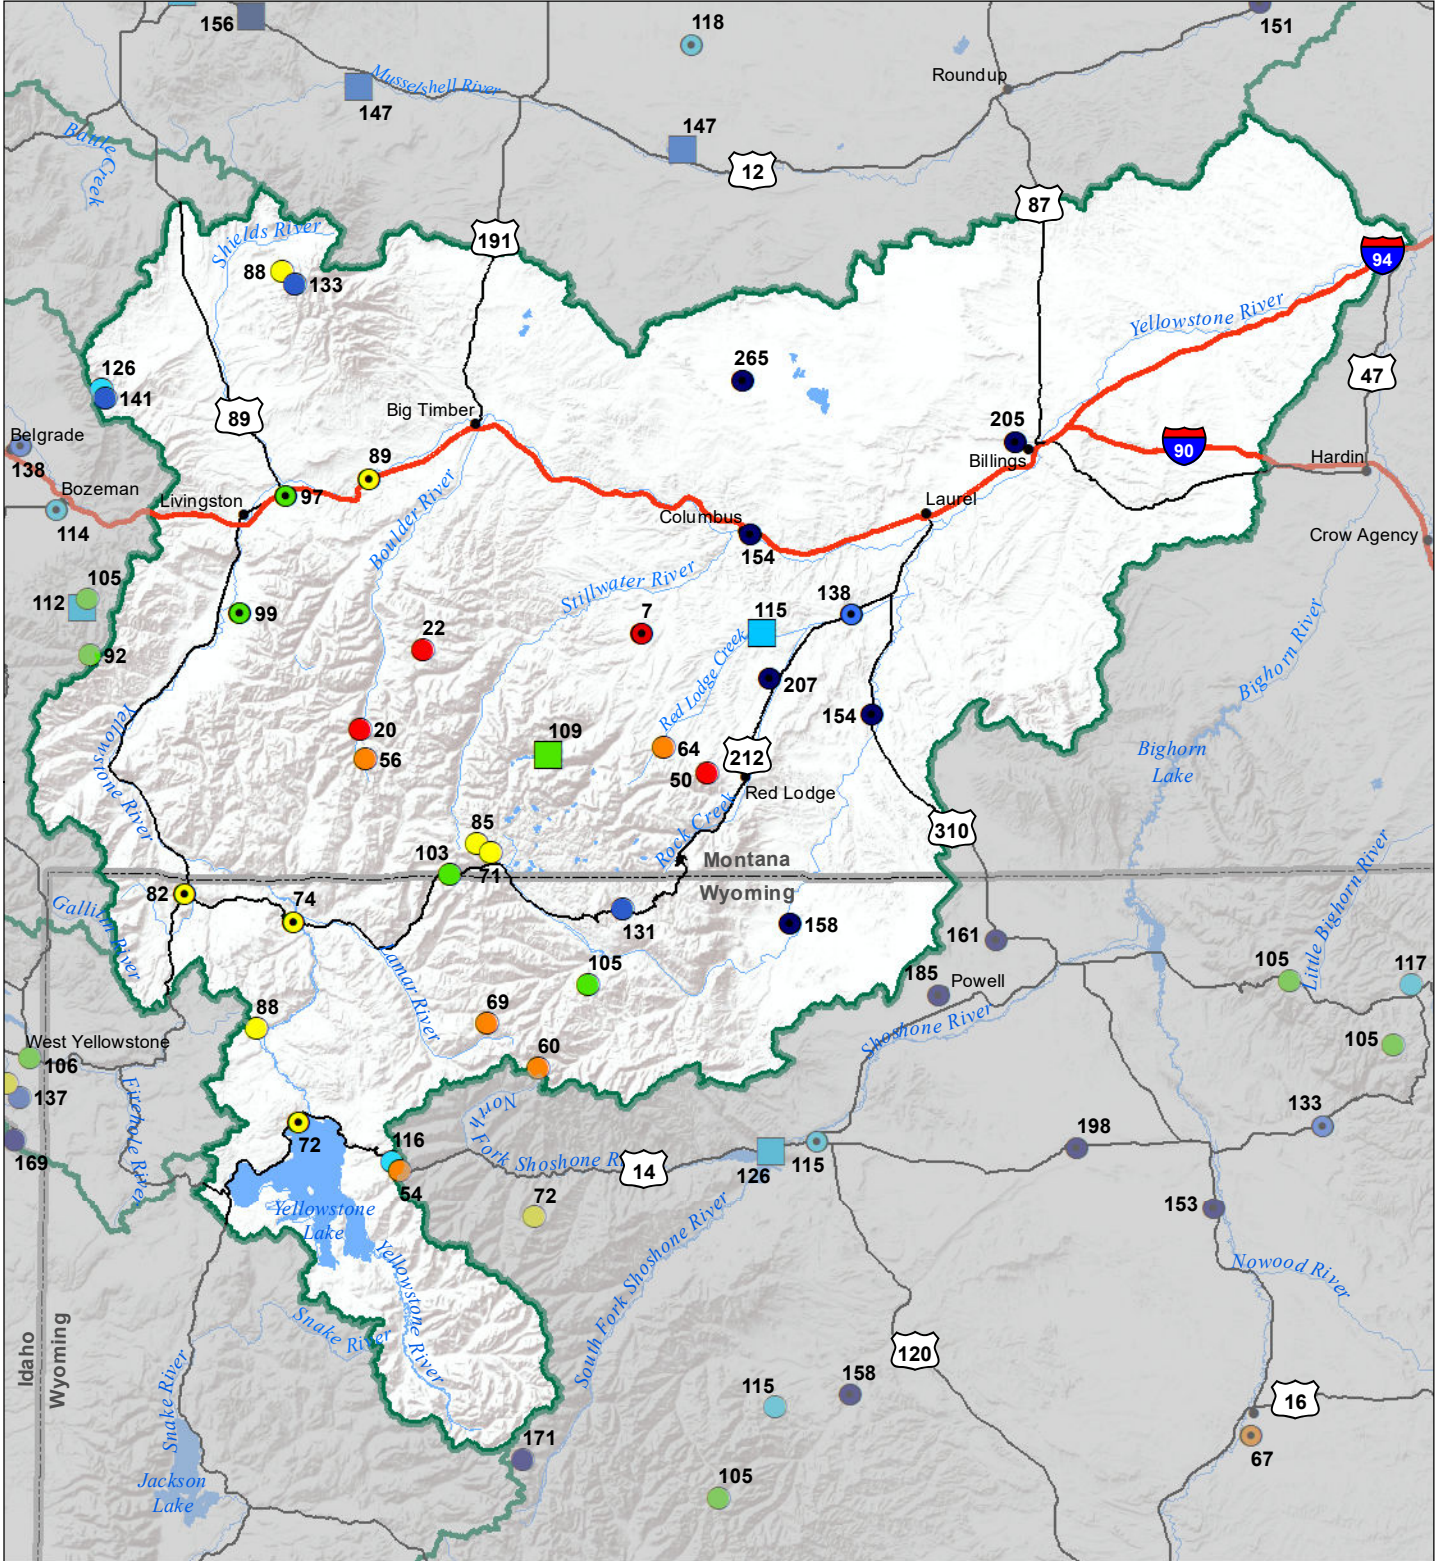

Upper Yellowstone River Basin Monthly Precipitation and Reservoir Levels Percentage of Normal July 1, 2020 (June 1, 2020 - July 1, 2020)

Precipitation Percent of Normal

SNOTEL

- > 150%
- 131 - 150%
- 111 - 130%
- 91 - 110%

COOP/ACIS

- > 150%
- 131 - 150%
- 111 - 130%
- 91 - 110%

Reservoirs Percent of Normal

- > 150%
- 131 - 150%
- 111 - 130%
- 91 - 110%
- 71 - 90%
- 51 - 70%
- 31 - 50%
- 1 - 30%