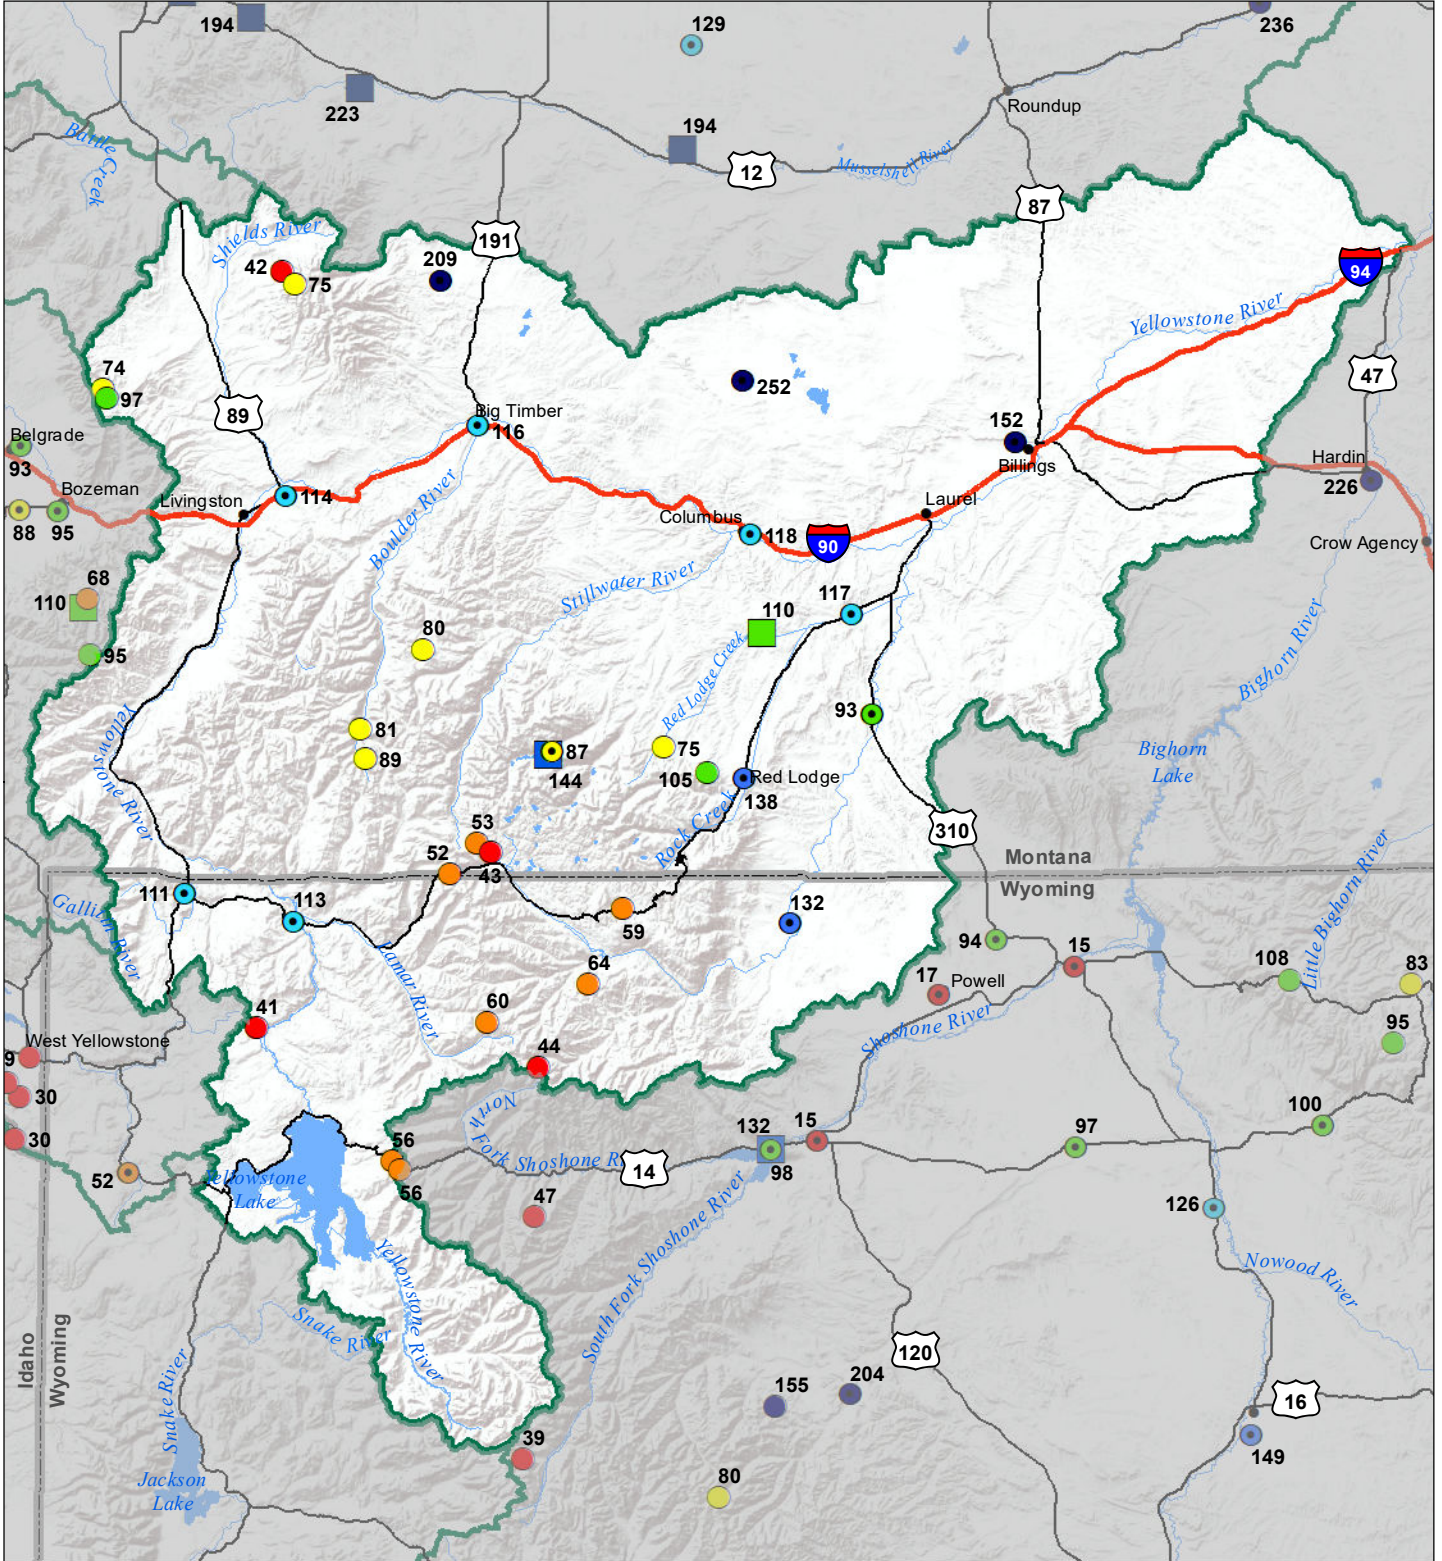

Upper Yellowstone River Basin Monthly Precipitation and Reservoir Levels Percentage of Normal December 1, 2019 (November 1, 2019 - December 1, 2019)

Precipitation Percent of Normal

SNOTEL

- > 150%
- 131 - 150%
- 111 - 130%
- 91 - 110%
- 71 - 90%
- 51 - 70%
- 1 - 50%

COOP/ACIS

- > 150%
- 131 - 150%
- 111 - 130%
- 91 - 110%
- 71 - 90%
- 51 - 70%
- 1 - 50%

Reservoirs Percent of Normal

- > 150%
- 131 - 150%
- 111 - 130%
- 91 - 110%
- 71 - 90%
- 51 - 70%
- 1 - 50%