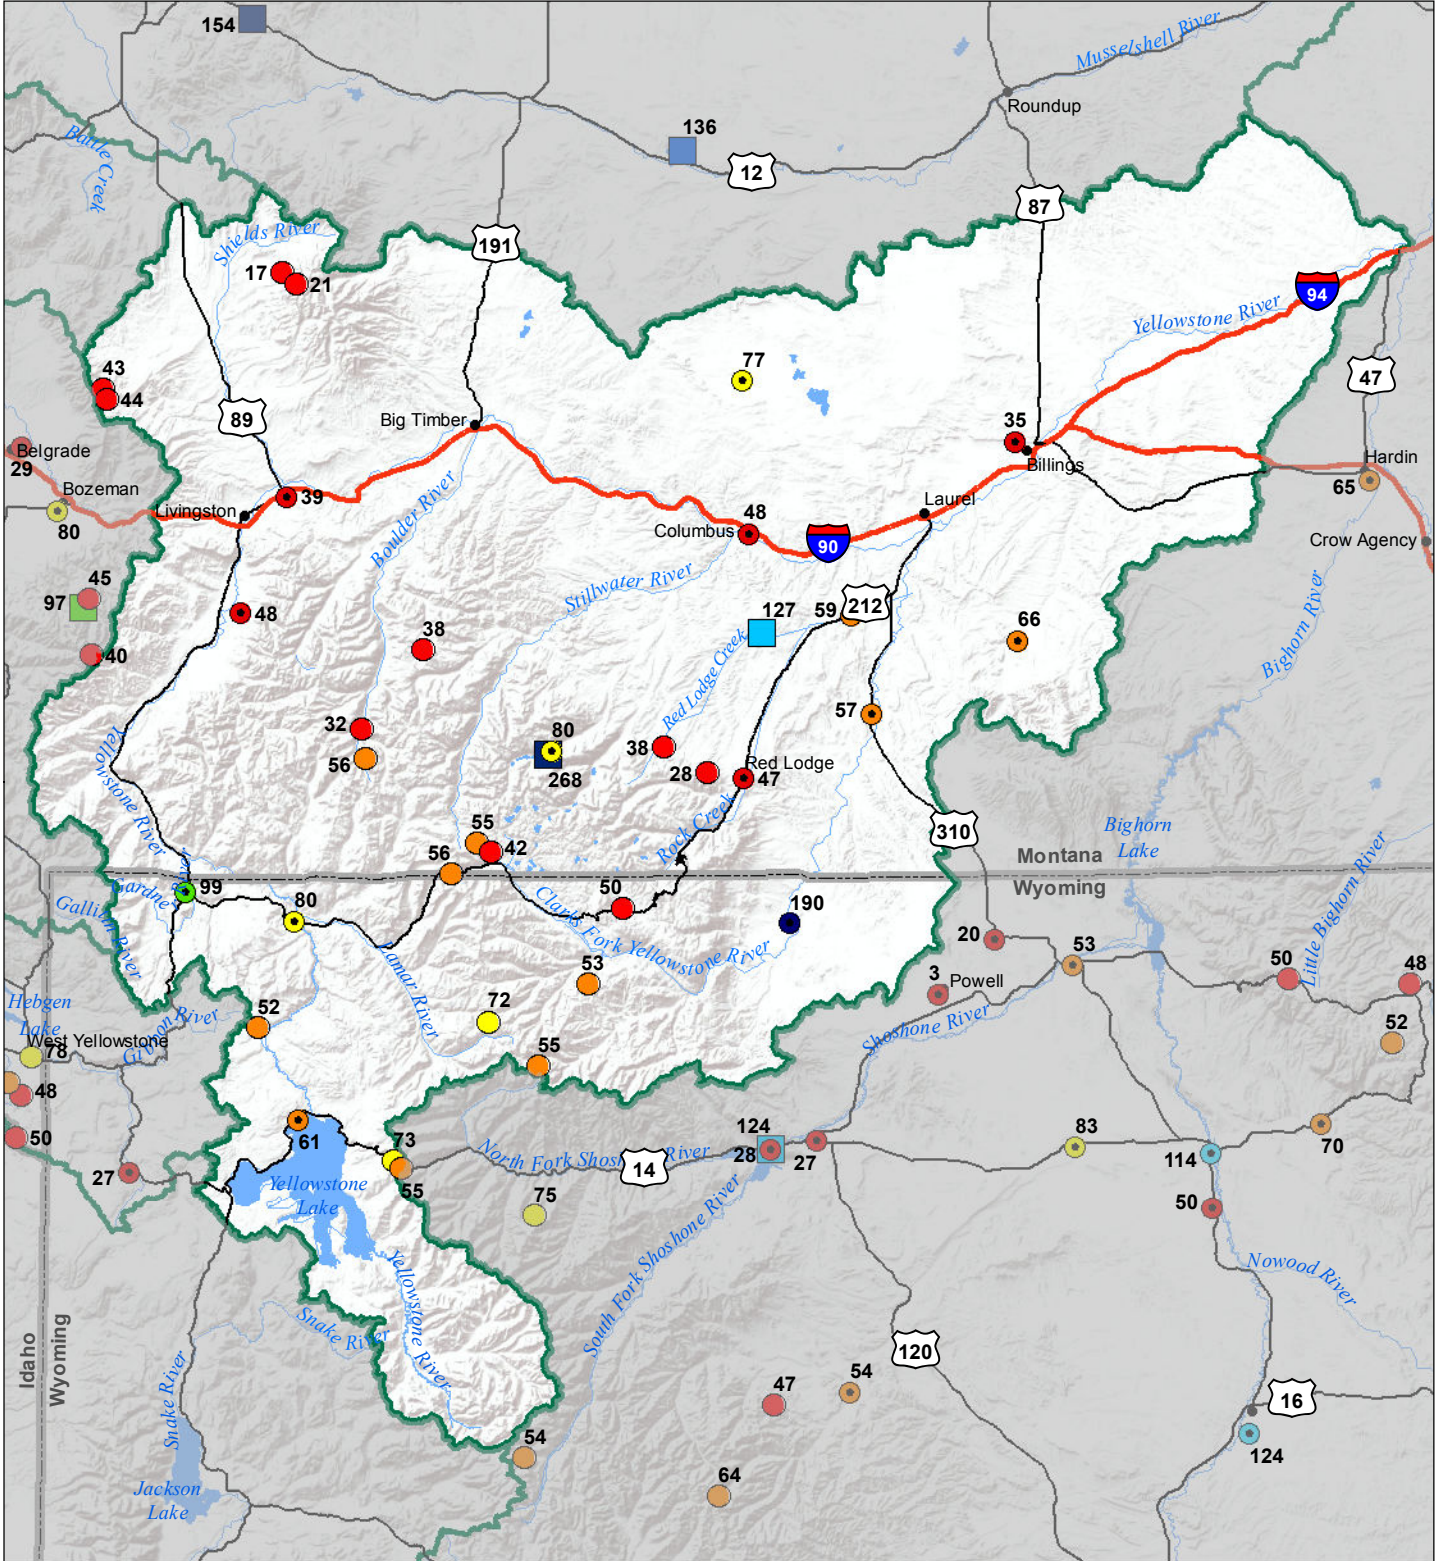

# Upper Yellowstone River Basin Monthly Precipitation and Reservoir Levels Percentage of Normal April 1, 2019 (March 1, 2019 - April 1, 2019)

### Precipitation Percent of Normal

#### SNOTEL

- > 150%
- 131 - 150%
- 111 - 130%
- 91 - 110%
- 71 - 90%
- 51 - 70%
- 1 - 50%