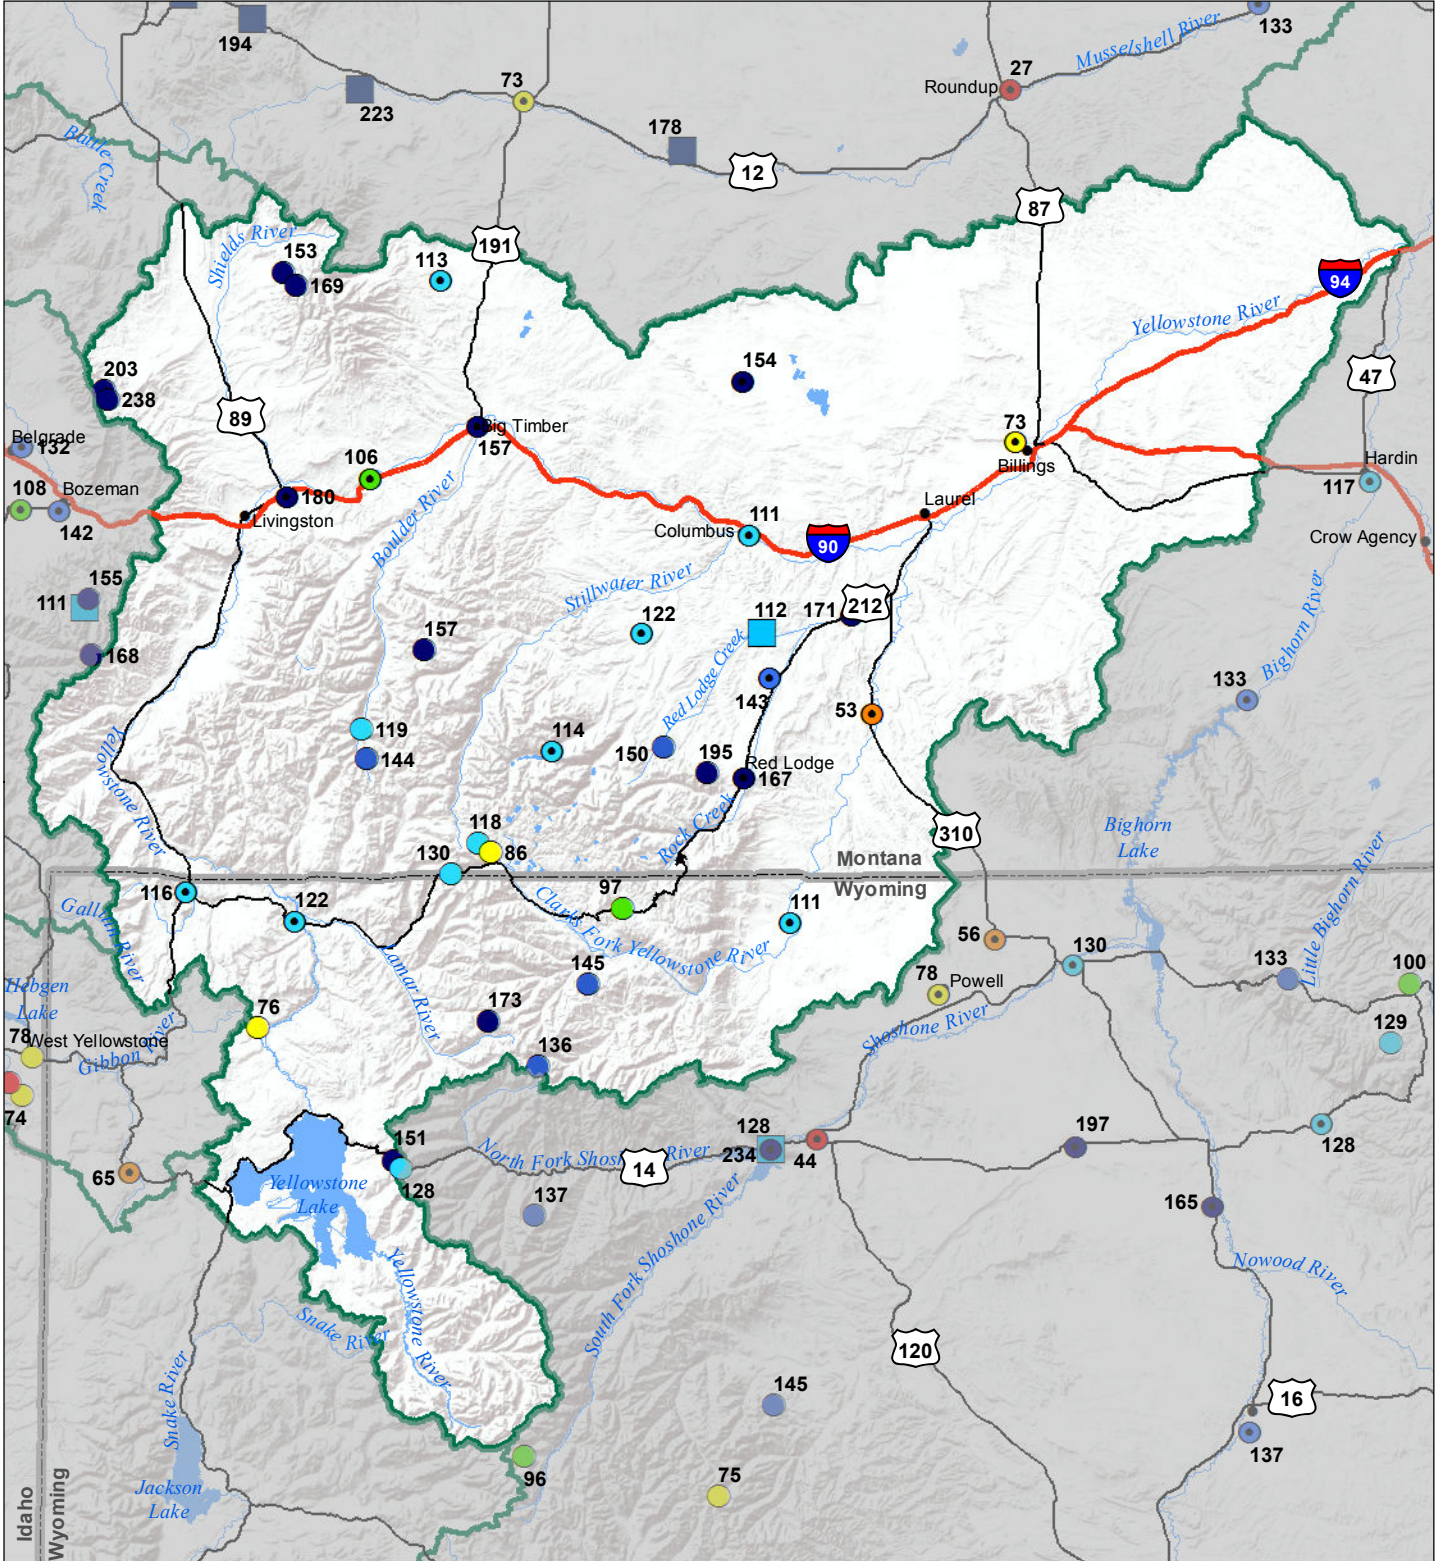

Upper Yellowstone River Basin Monthly Precipitation and Reservoir Levels Percentage of Normal December 1, 2018 (November 1, 2018 - December 1, 2018)

Precipitation Percent of Normal

SNOTEL

- > 150%
- 131 - 150%
- 111 - 130%
- 91 - 110%
- 71 - 90%
- 51 - 70%
- 1 - 50%

COOP/ACIS

- > 150%
- 131 - 150%
- 111 - 130%
- 91 - 110%
- 71 - 90%
- 51 - 70%
- 1 - 50%

Reservoirs Percent of Normal

- > 150%
- 131 - 150%
- 111 - 130%
- 91 - 110%
- 71 - 90%
- 51 - 70%
- 1 - 50%