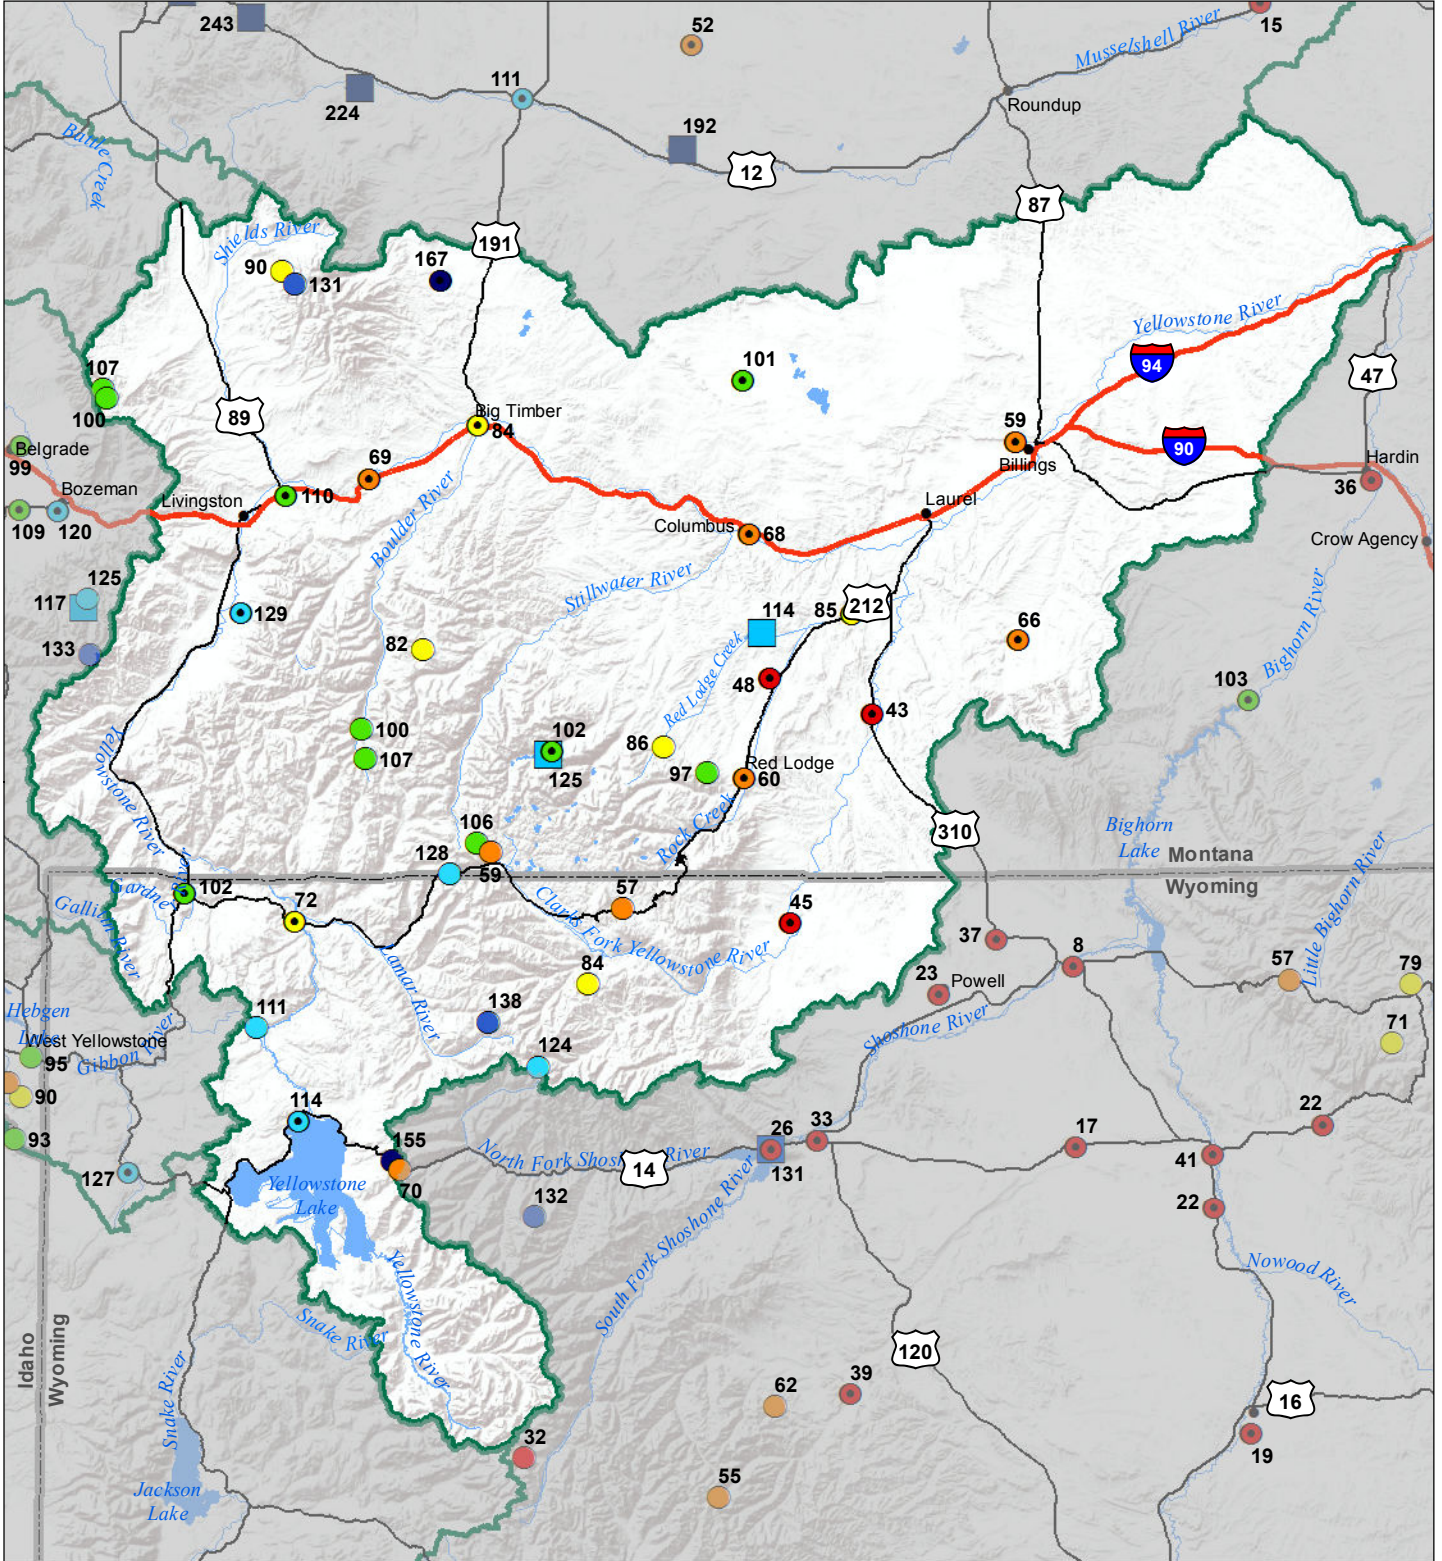

# Upper Yellowstone River Basin Monthly Precipitation and Reservoir Levels Percentage of Normal November 1, 2018 (October 1, 2018 - November 1, 2018)

### Precipitation Percent of Normal

#### SNOTEL

- > 150%
- 131 - 150%
- 111 - 130%
- 91 - 110%
- 71 - 90%
- 51 - 70%
- 1 - 50%

### Reservoirs Percent of Normal

- > 150%
- 131 - 150%
- 111 - 130%
- 91 - 110%
- 71 - 90%
- 51 - 70%
- 1 - 50%