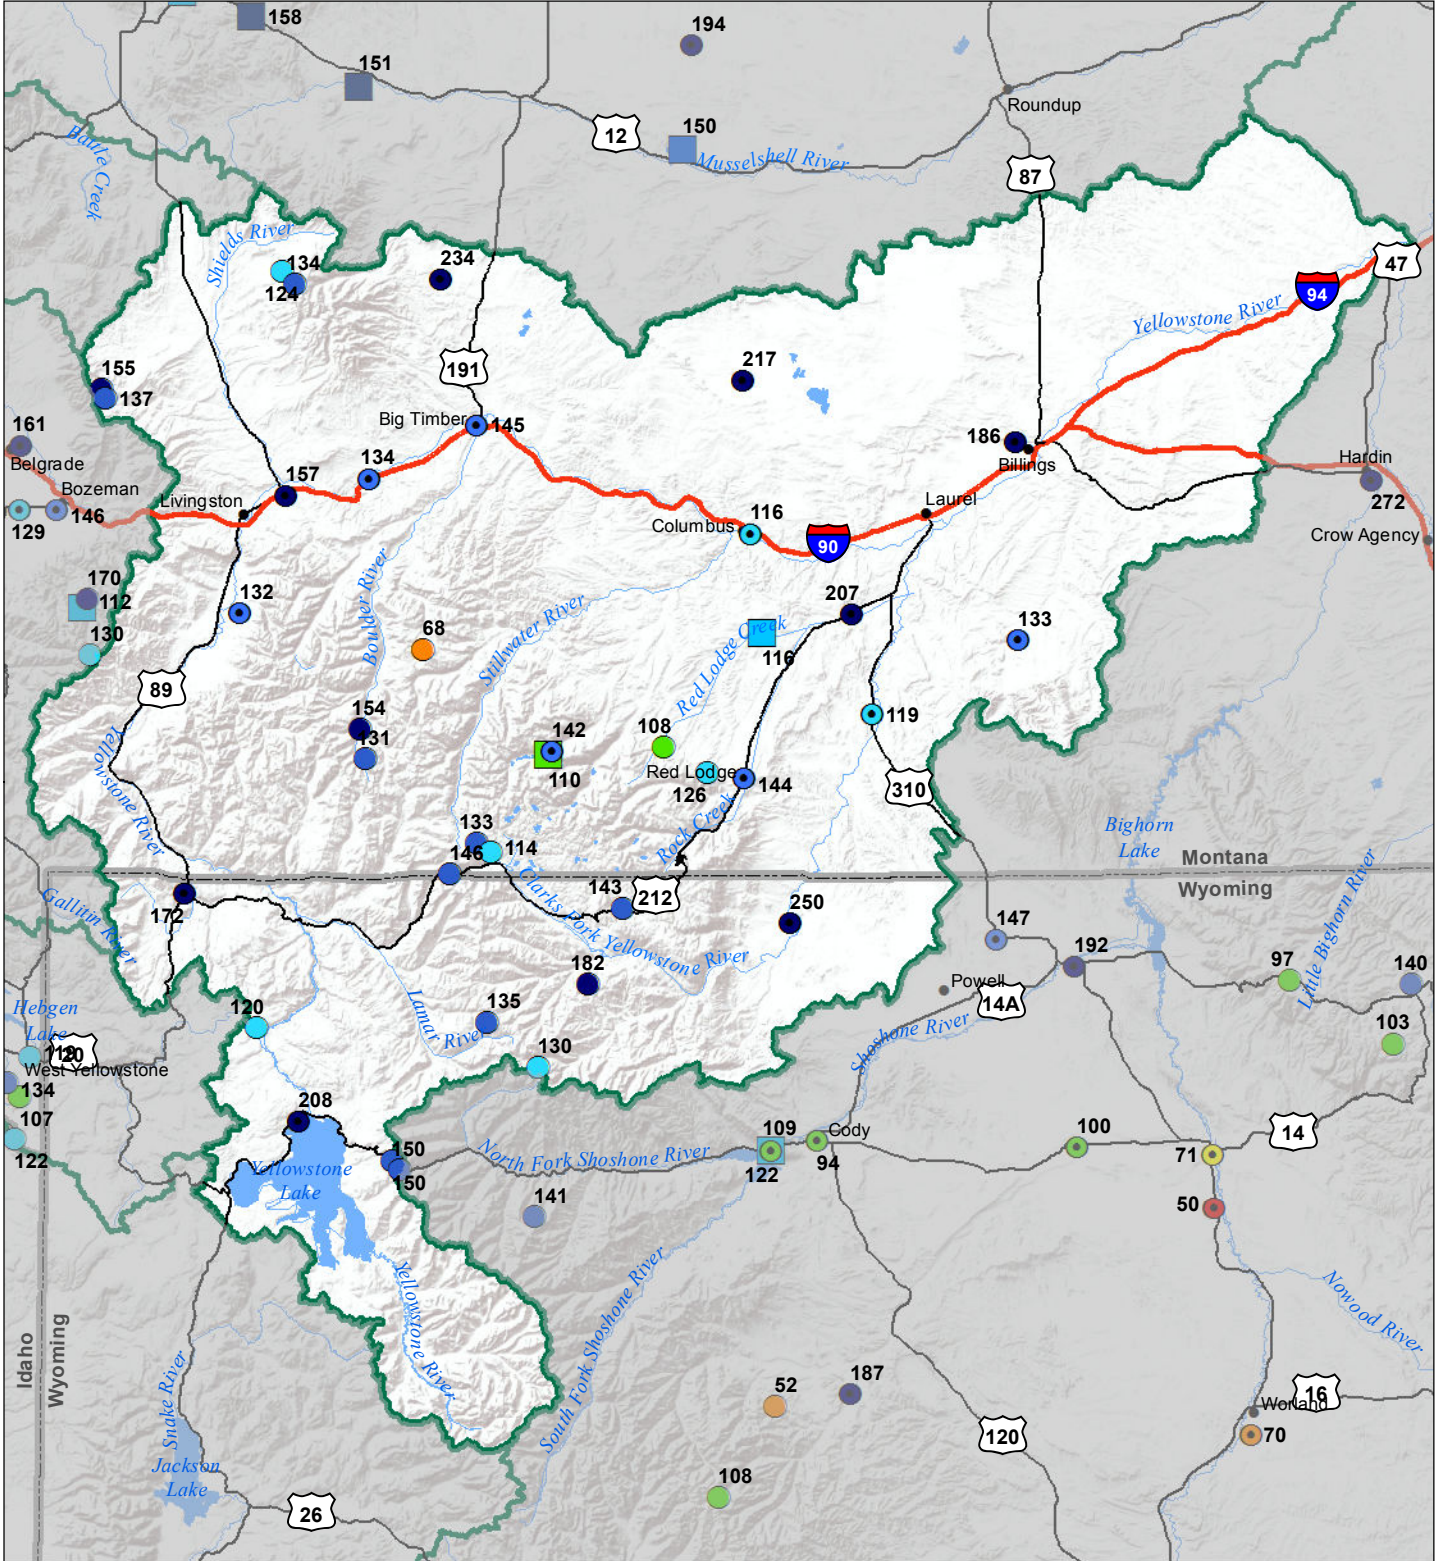

# Upper Yellowstone River Basin Monthly Precipitation and Reservoir Levels Percentage of Normal July 1, 2018 (June 1, 2018 - July 1, 2018)

### Precipitation Percent of Normal

#### SNOTEL

- > 150%
- 131 - 150%
- 111 - 130%
- 91 - 110%
- 71 - 90%
- 51 - 70%
- 1 - 50%

### Reservoirs Percent of Normal

- > 150%
- 131 - 150%
- 111 - 130%
- 91 - 110%
- 71 - 90%
- 51 - 70%
- 1 - 50%