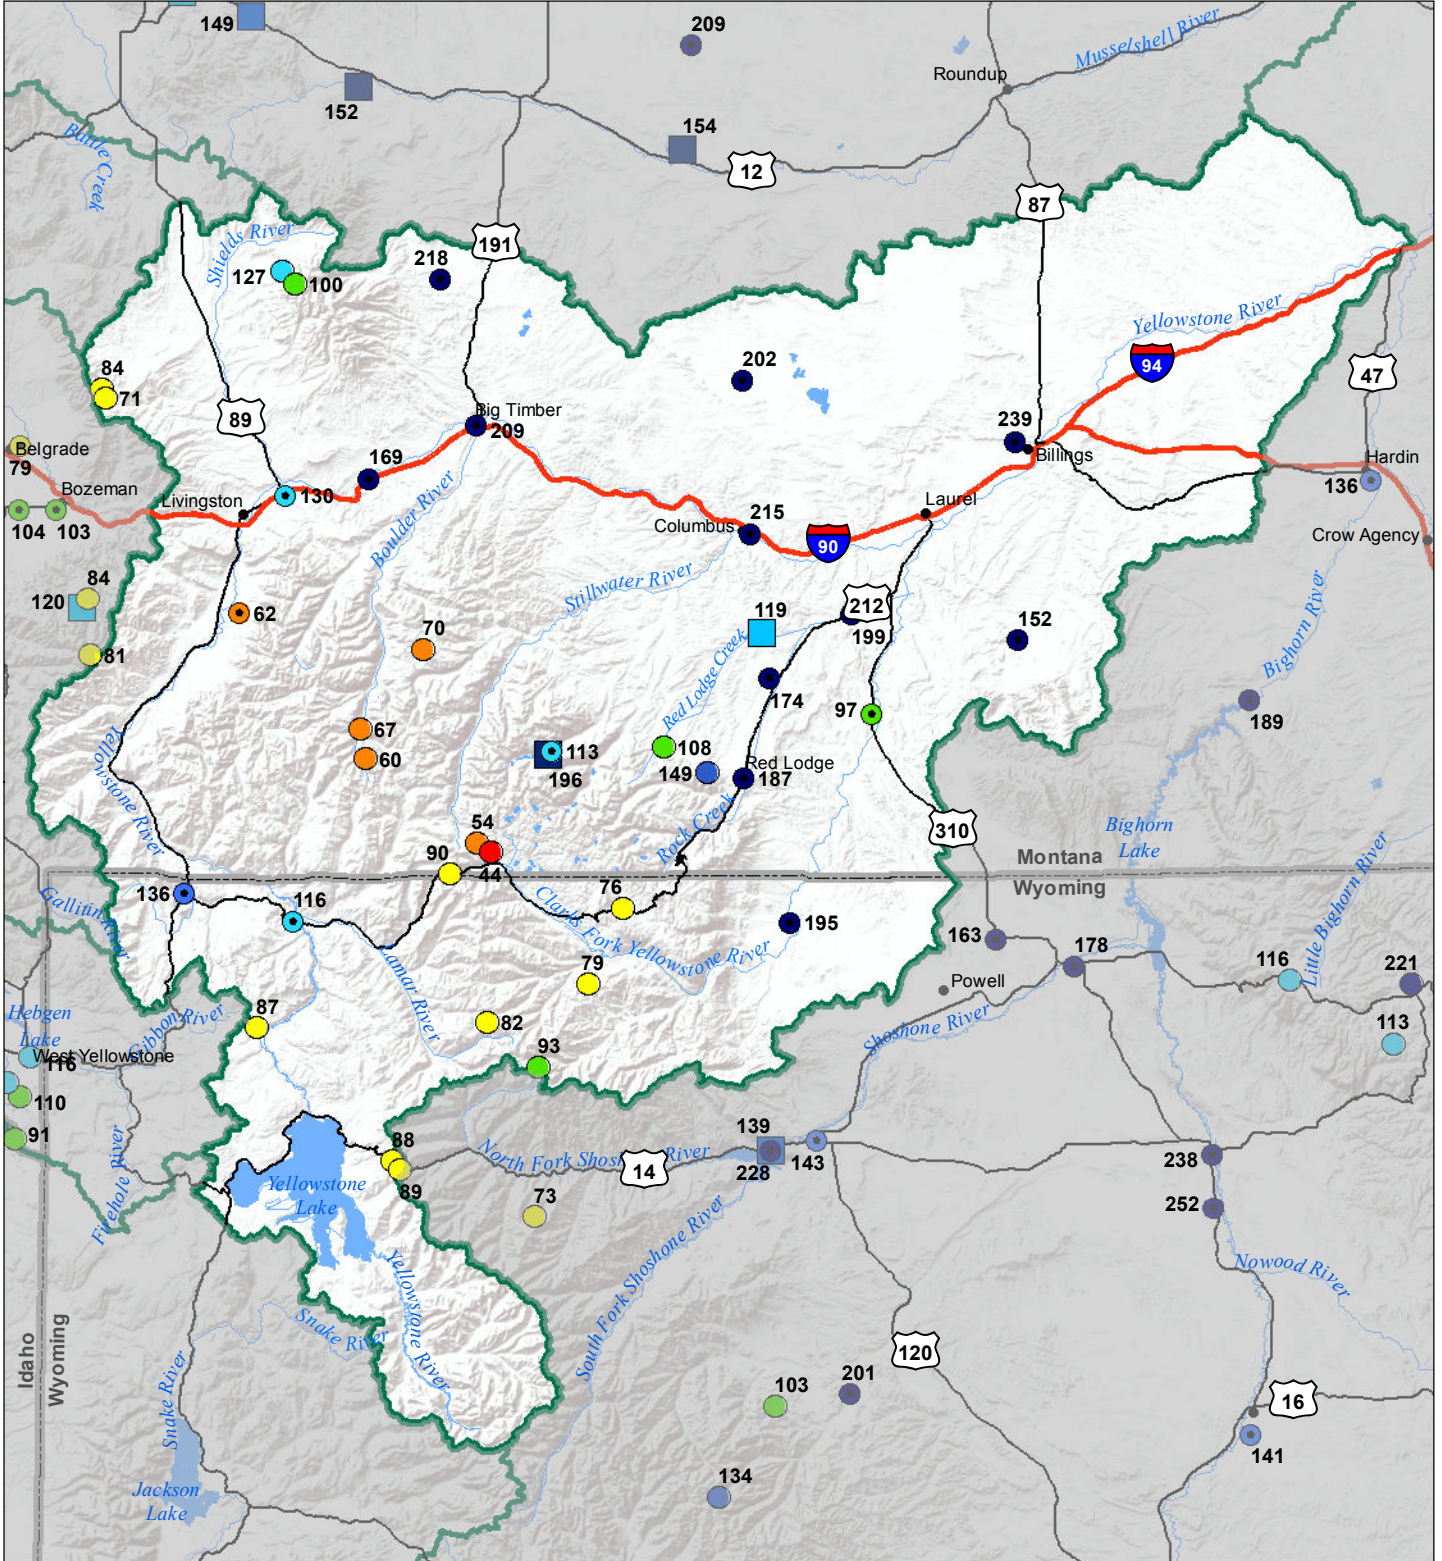

# Upper Yellowstone River Basin Monthly Precipitation and Reservoir Levels Percentage of Normal June 1, 2018 (May 1, 2018 - June 1, 2018)

### Precipitation Percent of Normal

#### SNOTEL

- > 150%
- 131 - 150%
- 111 - 130%
- 91 - 110%
- 71 - 90%
- 51 - 70%
- 1 - 50%

### Reservoirs Percent of Normal

- > 150%
- 131 - 150%
- 111 - 130%
- 91 - 110%
- 71 - 90%
- 51 - 70%
- 1 - 50%