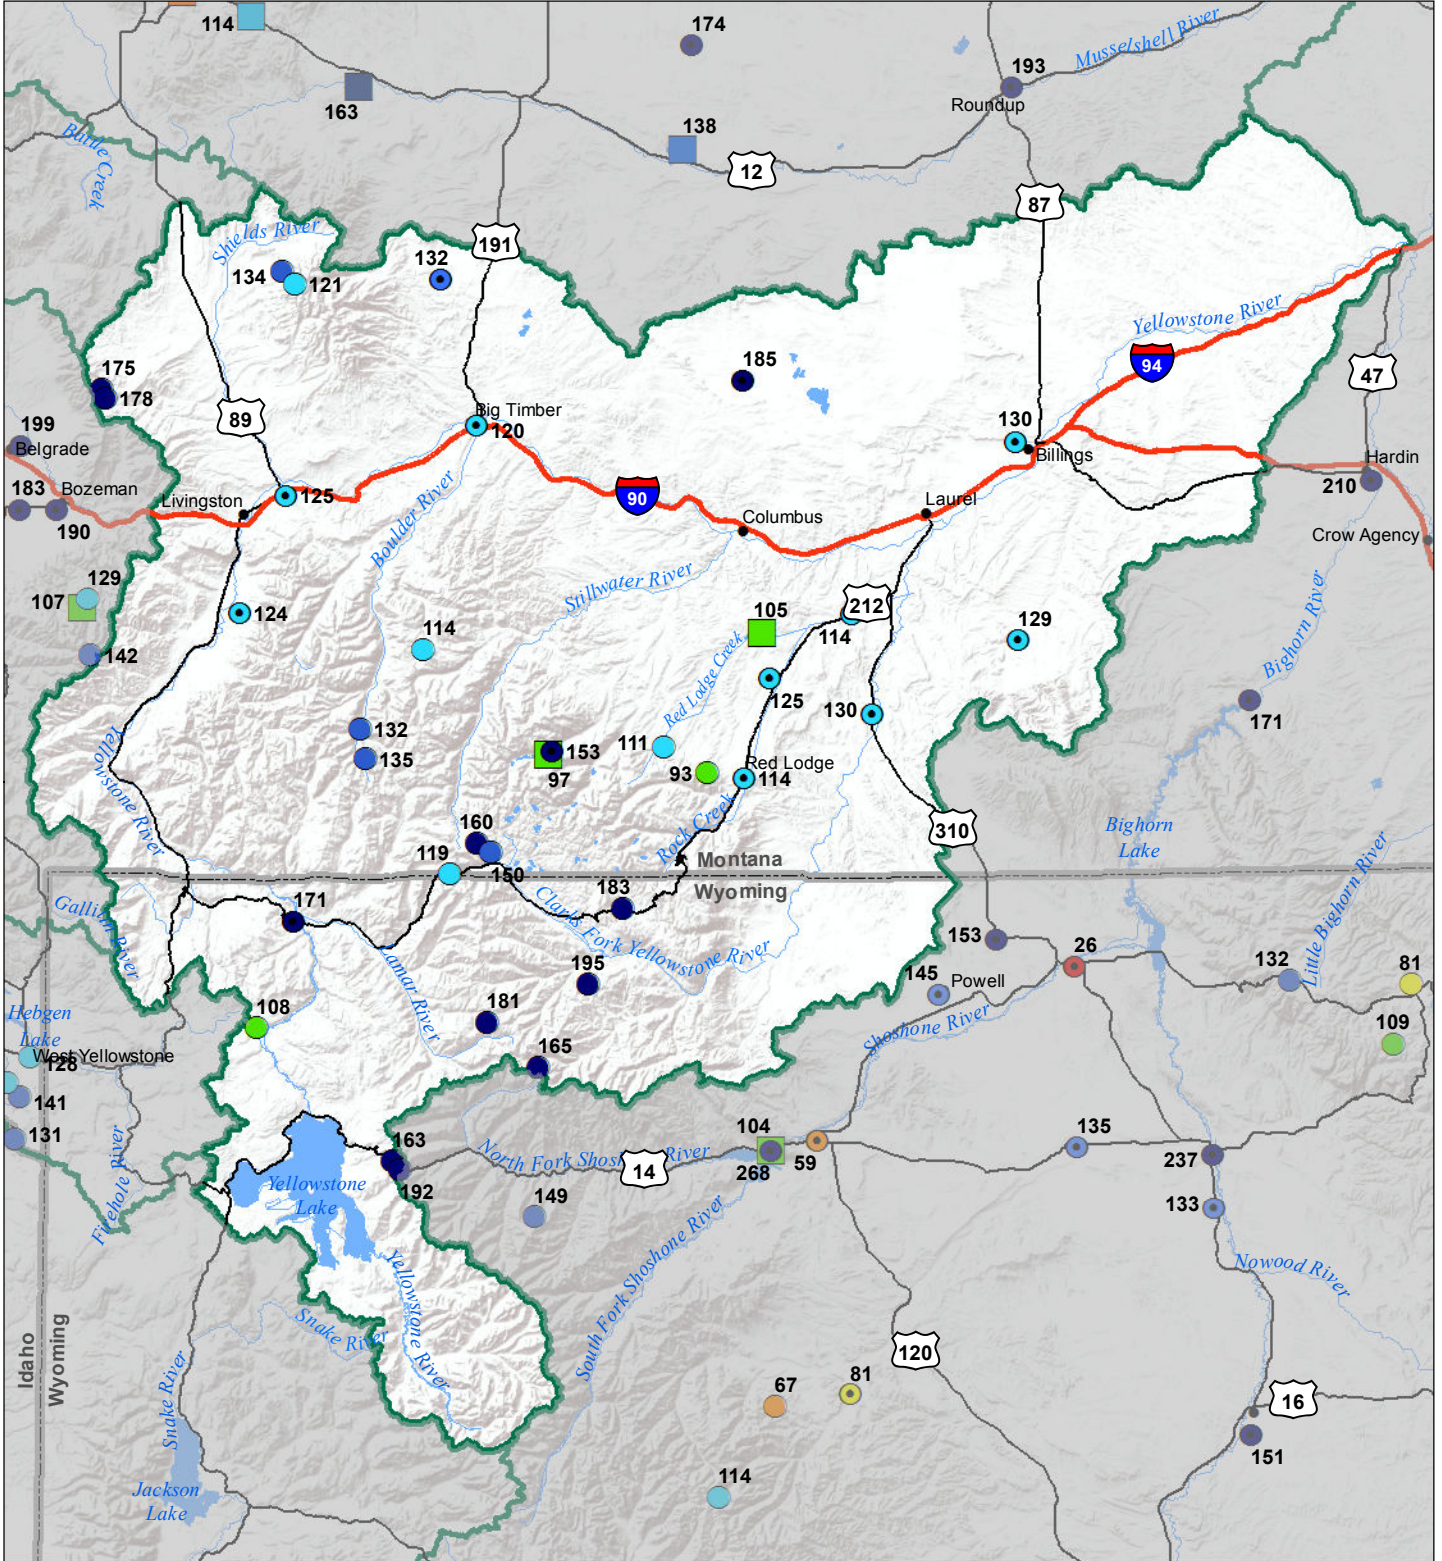

Upper Yellowstone River Basin Monthly Precipitation and Reservoir Levels Percentage of Normal May 1, 2018 (April 1, 2018 - May 1, 2018)

Precipitation Percent of Normal

SNOTEL

- > 150%
- 131 - 150%
- 111 - 130%
- 91 - 110%
- 71 - 90%
- 51 - 70%
- 1 - 50%

COOP/ACIS

- > 150%
- 131 - 150%
- 111 - 130%
- 91 - 110%
- 71 - 90%
- 51 - 70%
- 1 - 50%

Reservoirs Percent of Normal

- > 150%
- 131 - 150%
- 111 - 130%
- 91 - 110%
- 71 - 90%
- 51 - 70%
- 1 - 50%