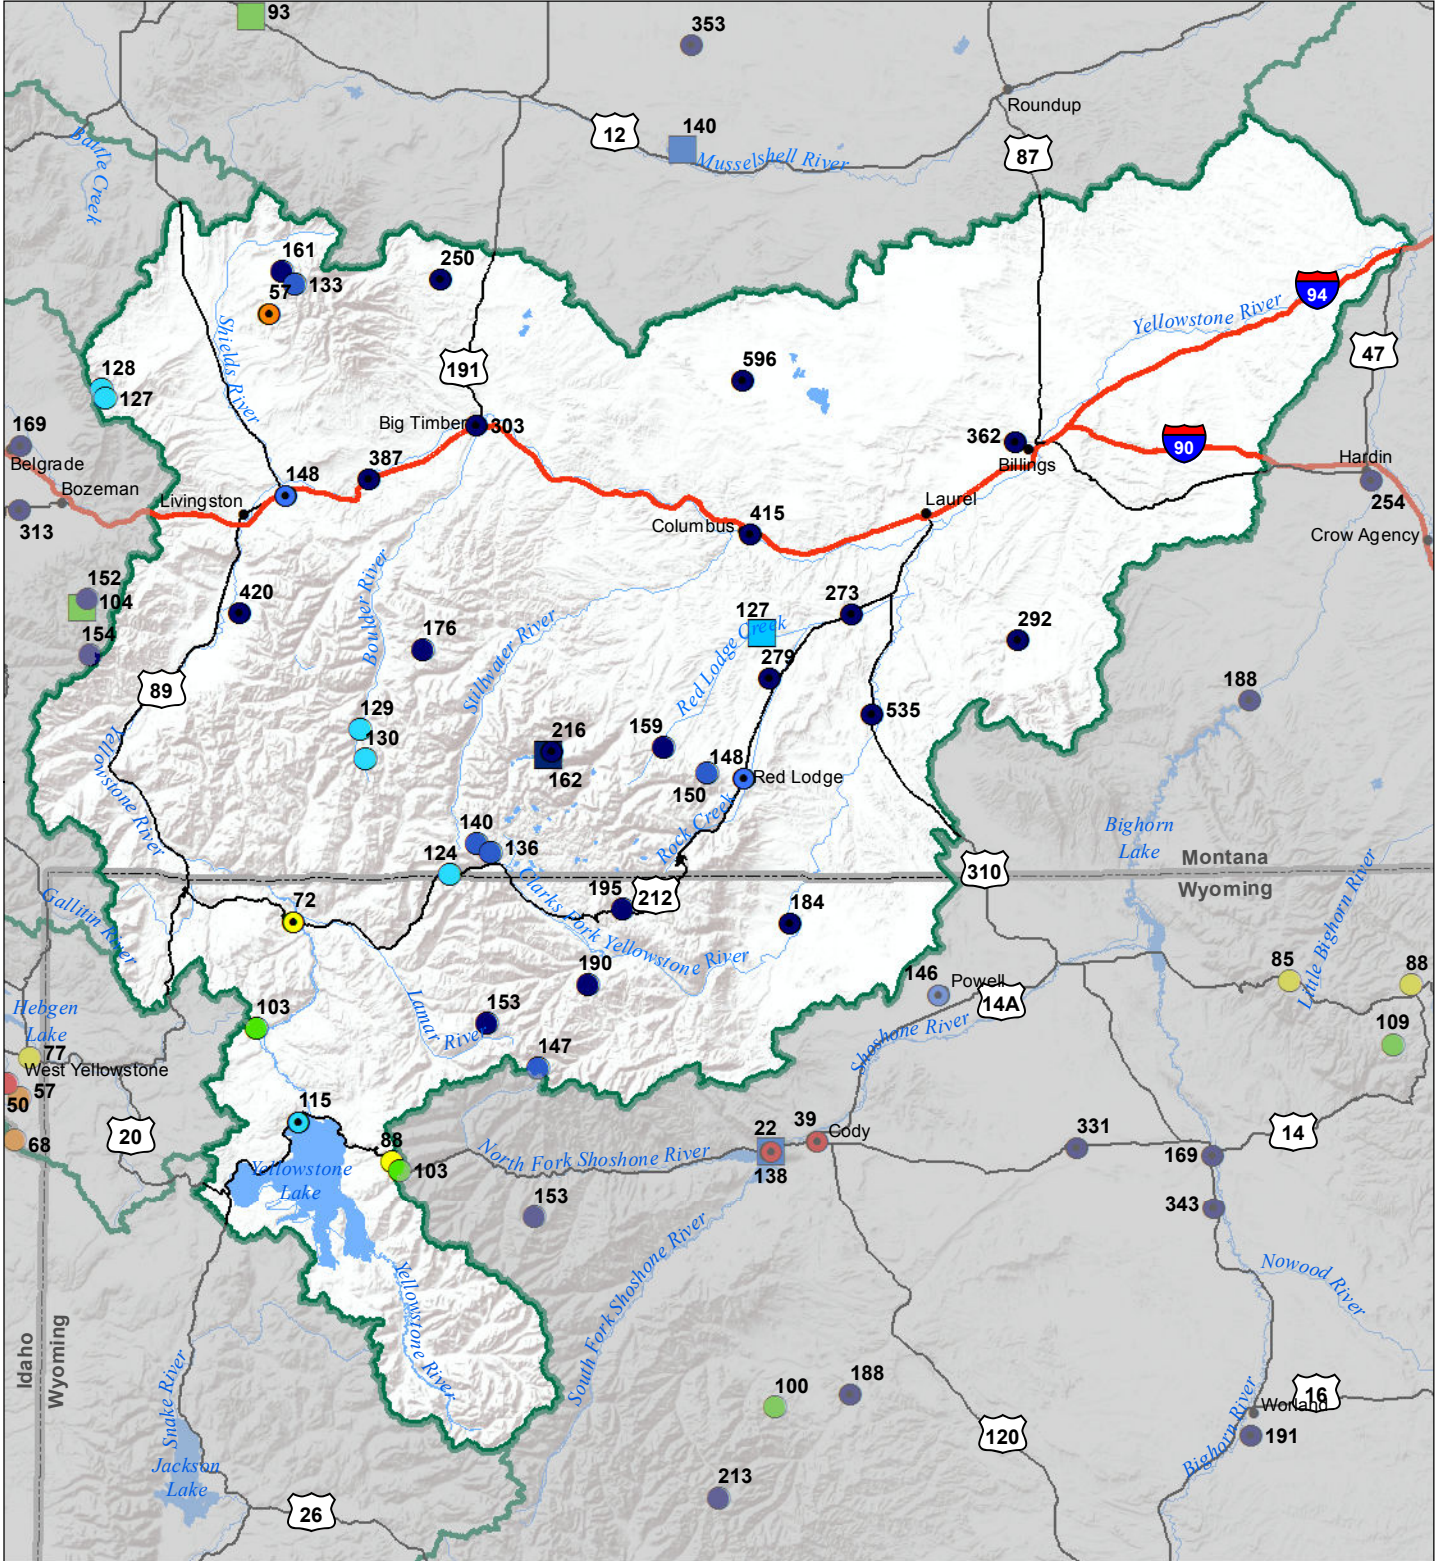

Upper Yellowstone River Basin Monthly Precipitation and Reservoir Levels Percentage of Normal January 1, 2018 (December 1, 2017 - January 1, 2018)

Precipitation Percent of Normal

SNOTEL

- > 150%
- 131 - 150%
- 111 - 130%
- 91 - 110%
- 71 - 90%
- 51 - 70%
- 1 - 50%

COOP/ACIS

- > 150%
- 131 - 150%
- 111 - 130%
- 91 - 110%
- 71 - 90%
- 51 - 70%
- 1 - 50%

Reservoirs Percent of Normal

- > 150%
- 131 - 150%
- 111 - 130%
- 91 - 110%
- 71 - 90%
- 51 - 70%
- 1 - 50%