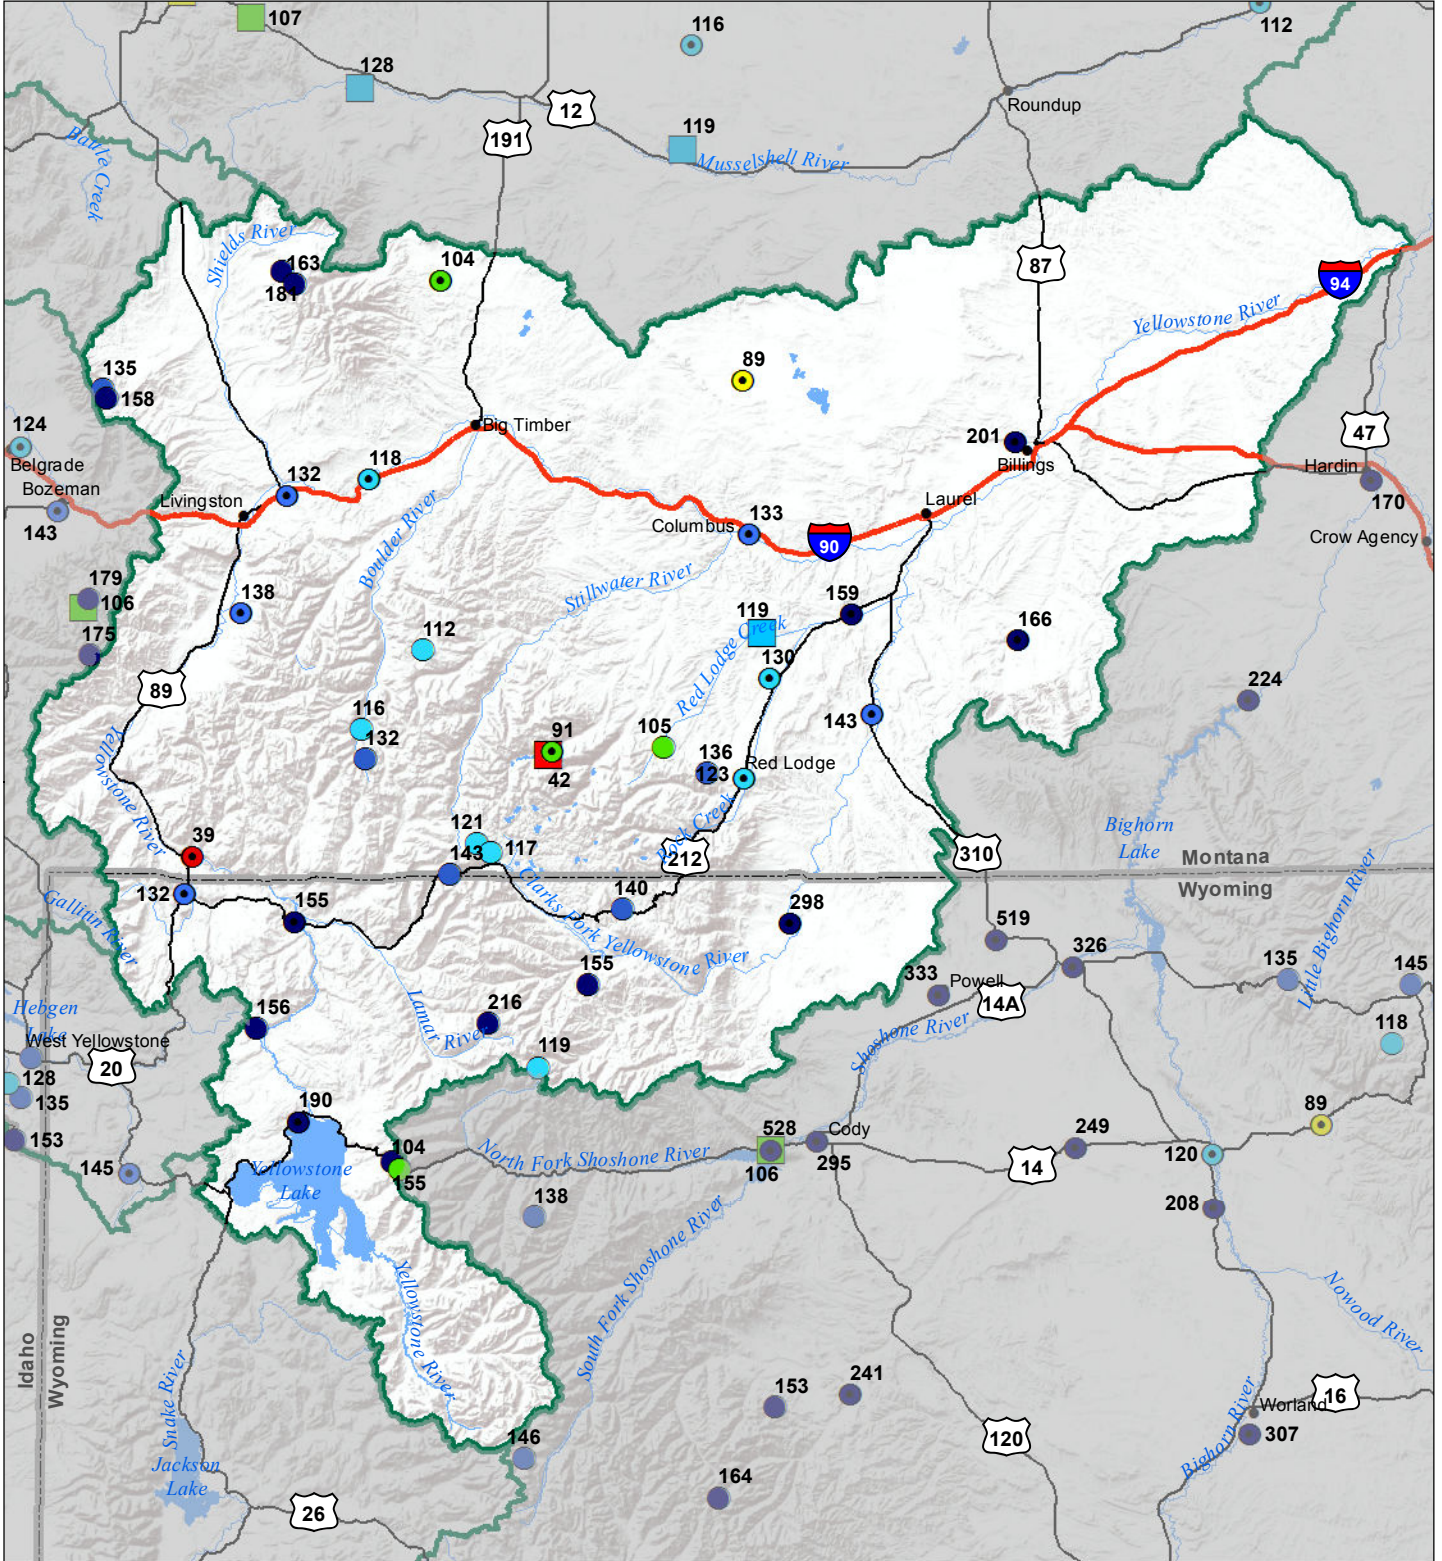

# Upper Yellowstone River Basin Monthly Precipitation and Reservoir Levels Percentage of Normal May 1, 2017 (April 1, 2017 - May 1, 2017)

### Precipitation Percent of Normal

#### SNOTEL

- > 150%
- 131 - 150%
- 111 - 130%
- 91 - 110%
- 71 - 90%
- 51 - 70%
- 1 - 50%

### Reservoirs Percent of Normal

- > 150%
- 131 - 150%
- 111 - 130%
- 91 - 110%
- 71 - 90%
- 51 - 70%
- 1 - 50%