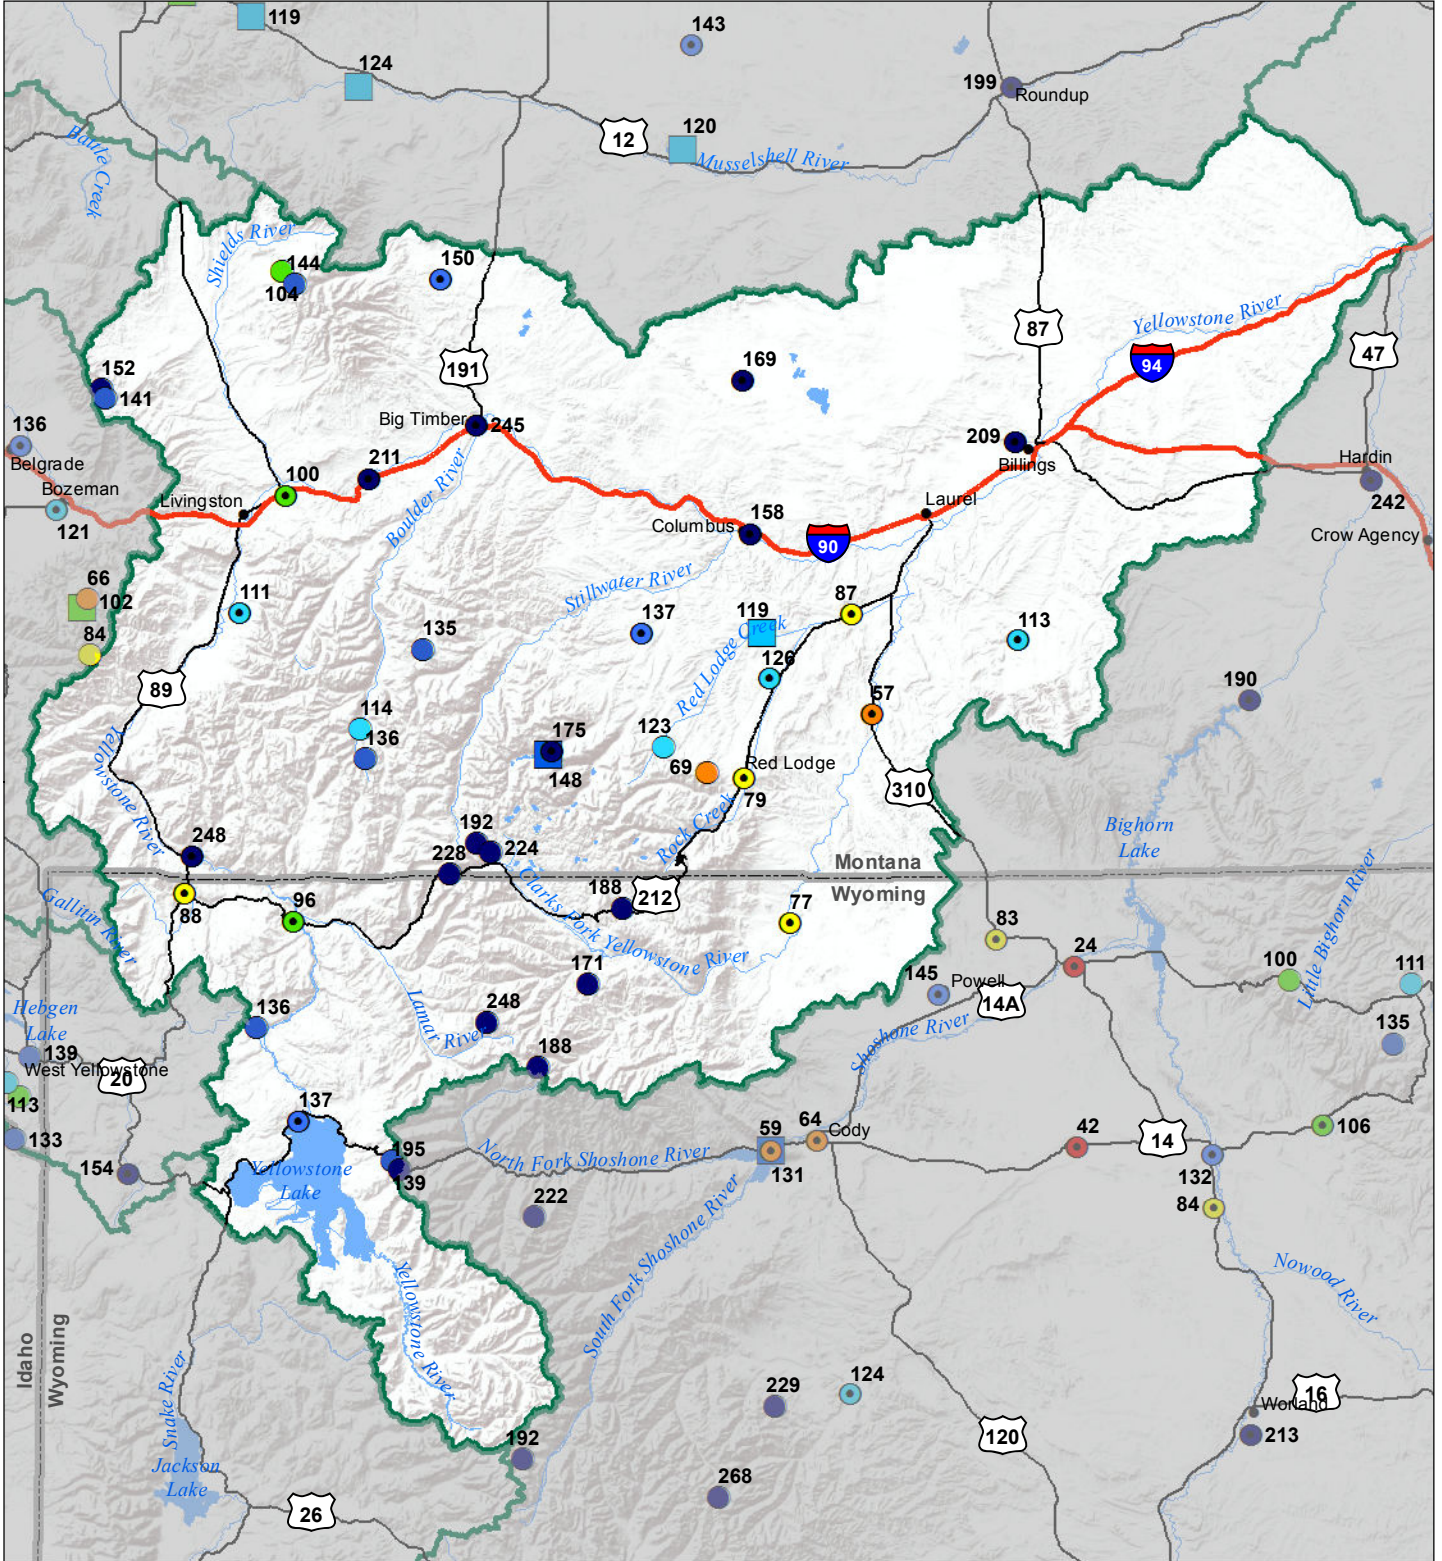

Upper Yellowstone River Basin Monthly Precipitation and Reservoir Levels Percentage of Normal April 1, 2017 (March 1, 2017 - April 1, 2017)

Precipitation Percent of Normal

SNOTEL		COOP/ACIS	
● > 150%	■ 71 - 90%	● > 150%	● 71 - 90%
● 131 - 150%	■ 51 - 70%	● 131 - 150%	● 51 - 70%
● 111 - 130%	■ 1 - 50%	● 111 - 130%	● 1 - 50%
● 91 - 110%		● 91 - 110%	

Reservoirs Percent of Normal

■ > 150%
■ 131 - 150%
■ 111 - 130%
■ 91 - 110%
■ 71 - 90%
■ 51 - 70%
■ 1 - 50%