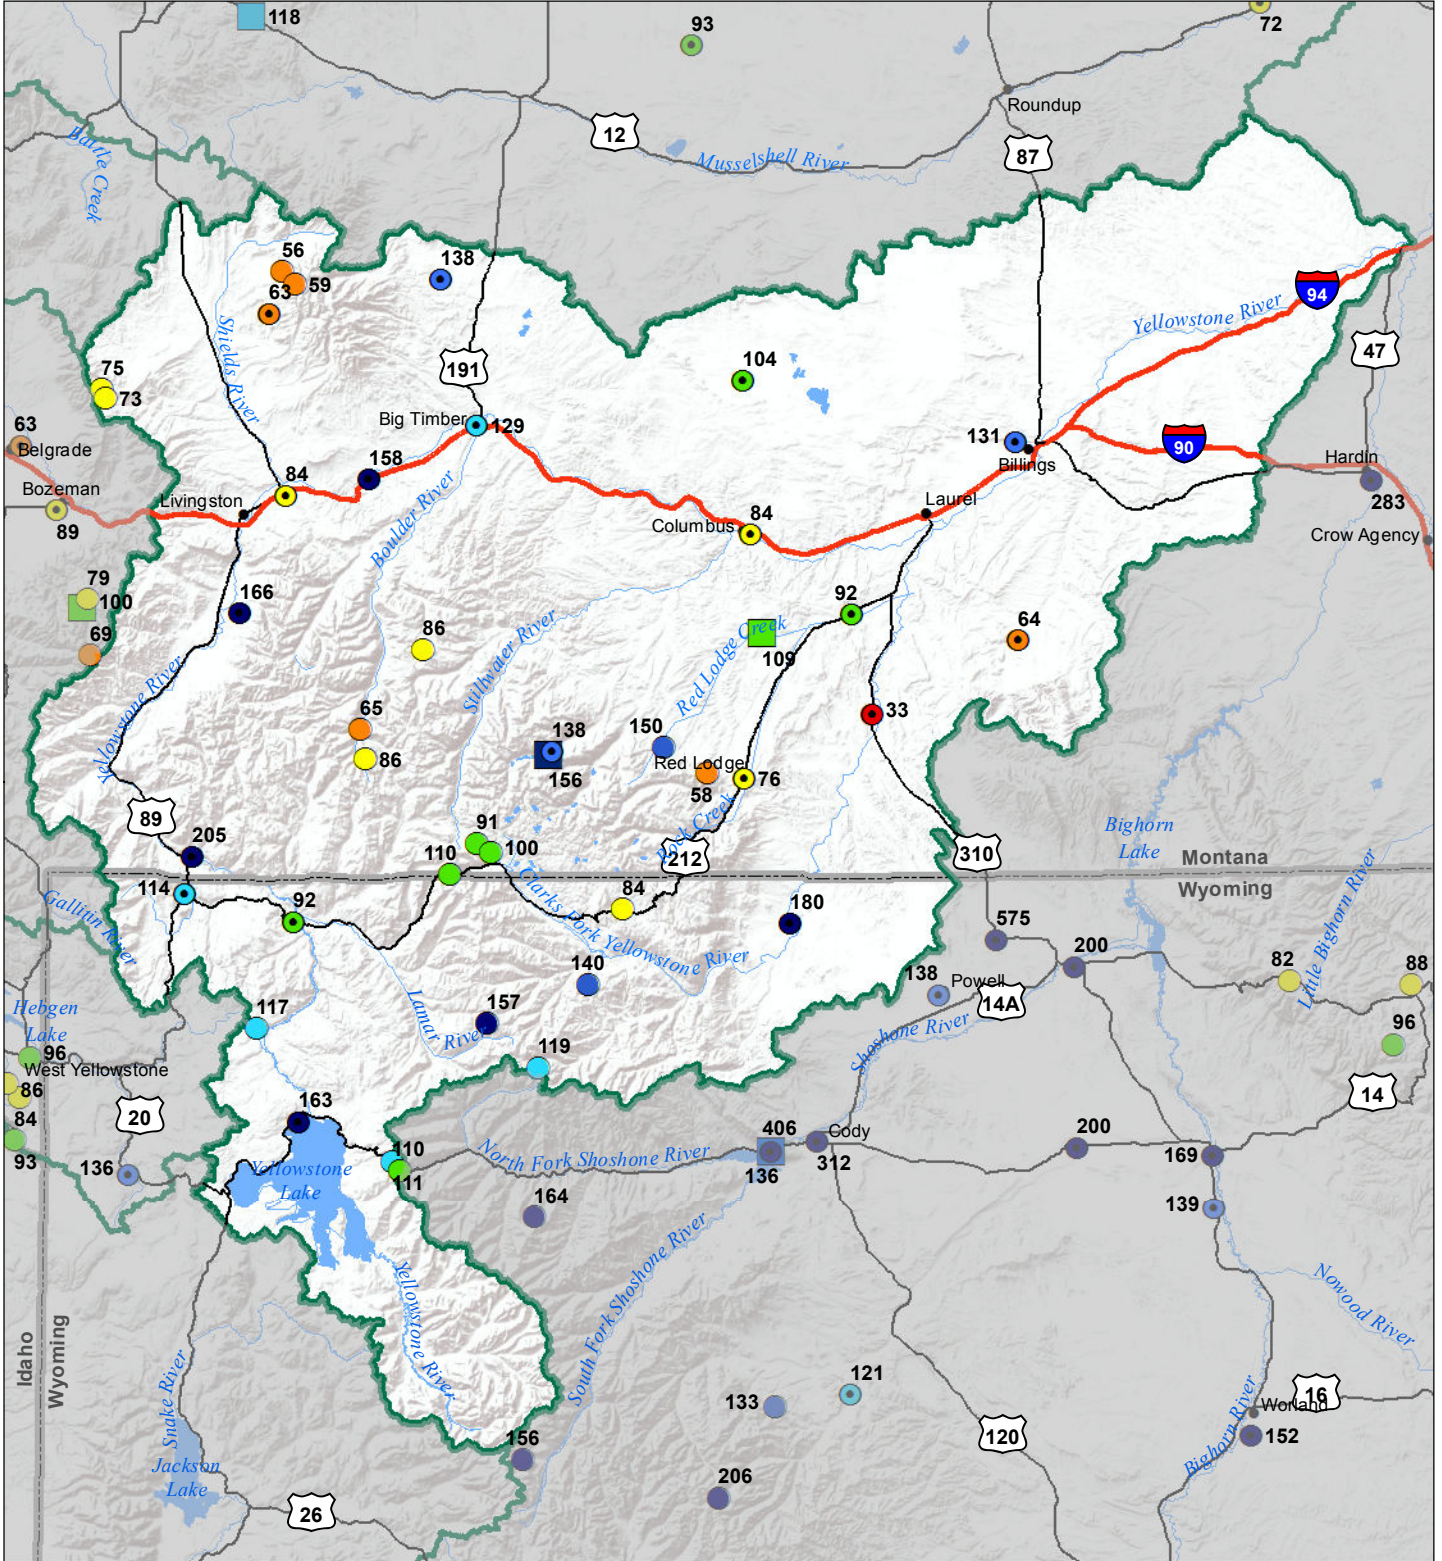

# Upper Yellowstone River Basin Monthly Precipitation and Reservoir Levels Percentage of Normal February 1, 2017 (January 1, 2017 - February 1, 2017)

### Precipitation Percent of Normal

#### SNOTEL

- > 150%
- 131 - 150%
- 111 - 130%
- 91 - 110%
- 71 - 90%
- 51 - 70%
- 1 - 50%

#### COOP/ACIS

- > 150%
- 131 - 150%
- 111 - 130%
- 91 - 110%
- 71 - 90%
- 51 - 70%
- 1 - 50%