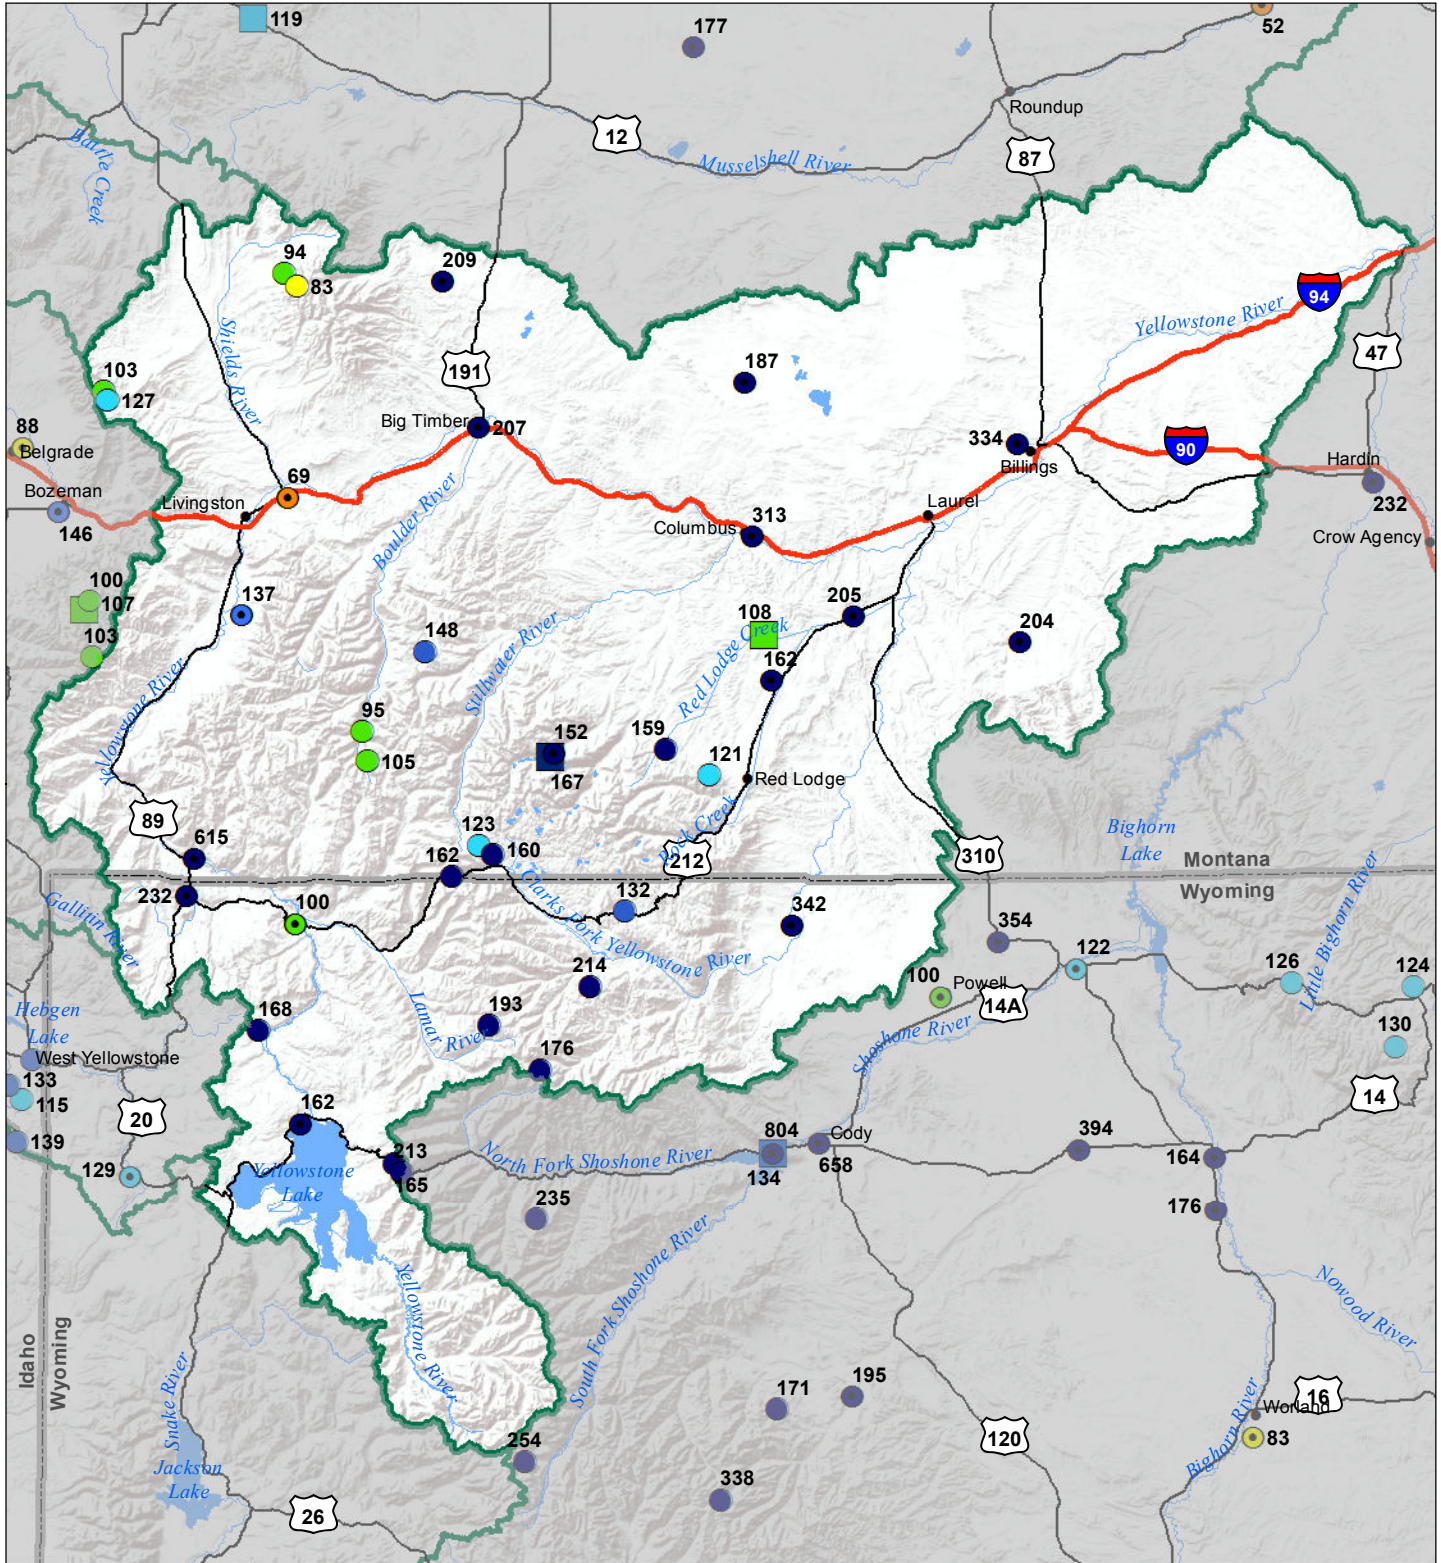

Upper Yellowstone River Basin Monthly Precipitation and Reservoir Levels Percentage of Normal January 1, 2017 (December 1, 2016 - January 1, 2017)

Precipitation Percent of Normal

- | SNOTEL | | COOP/ACIS | |
|--------------|------------|--------------|------------|
| ● > 150% | ● 71 - 90% | ● > 150% | ● 71 - 90% |
| ● 131 - 150% | ● 51 - 70% | ● 131 - 150% | ● 51 - 70% |
| ● 111 - 130% | ● 1 - 50% | ● 111 - 130% | ● 1 - 50% |
| ● 91 - 110% | | ● 91 - 110% | |

Reservoirs Percent of Normal

- > 150%
- 131 - 150%
- 111 - 130%
- 91 - 110%
- 71 - 90%
- 51 - 70%
- 1 - 50%