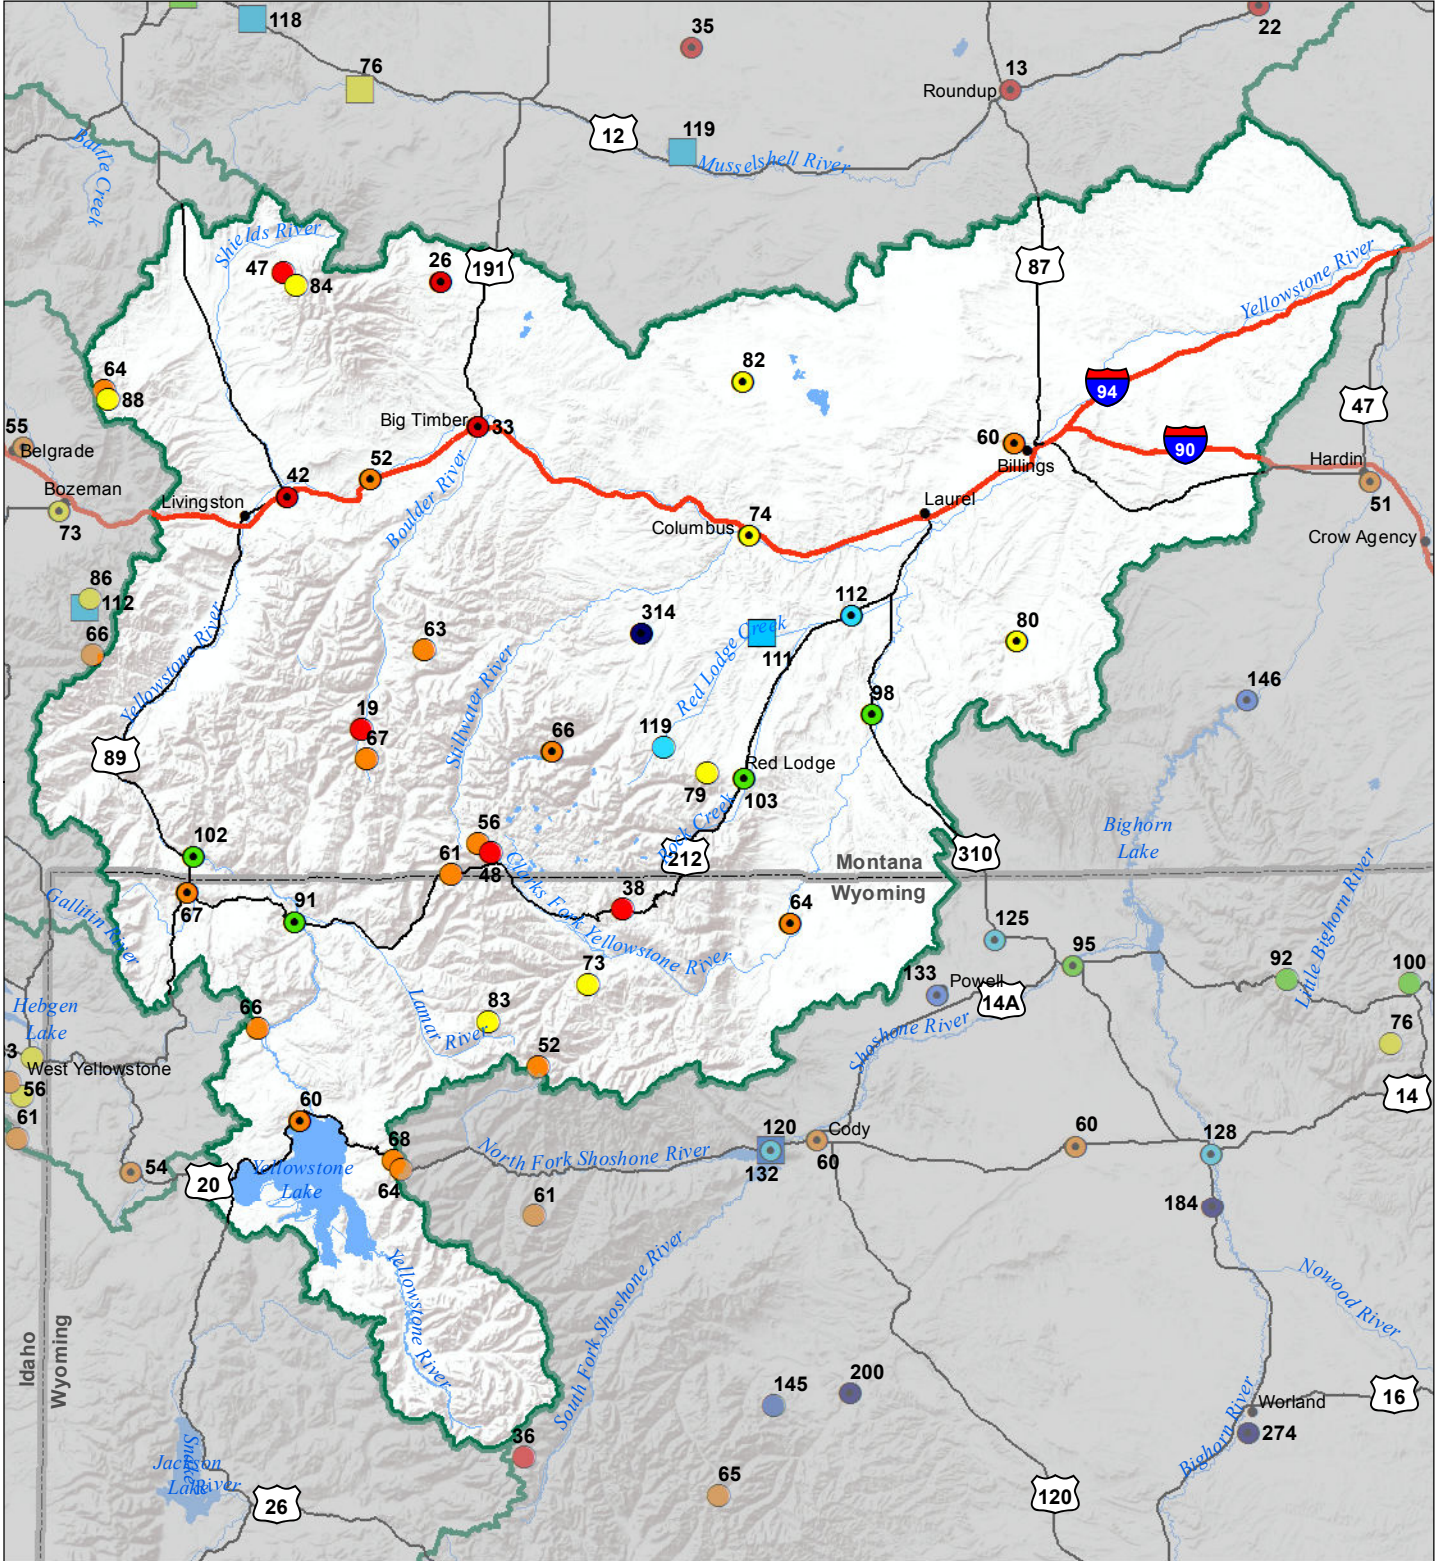

Upper Yellowstone River Basin Monthly Precipitation and Reservoir Levels Percentage of Normal December 1, 2016 (November 1, 2016 - December 1, 2016)

Precipitation Percent of Normal

SNOTEL

- > 150%
- 131 - 150%
- 111 - 130%
- 91 - 110%
- 71 - 90%
- 51 - 70%
- 1 - 50%

COOP/ACIS

- > 150%
- 131 - 150%
- 111 - 130%
- 91 - 110%
- 71 - 90%
- 51 - 70%
- 1 - 50%

Reservoirs Percent of Normal

- > 150%
- 131 - 150%
- 111 - 130%
- 91 - 110%
- 71 - 90%
- 51 - 70%
- 1 - 50%

Montana State Library
Natural Resource
Information System