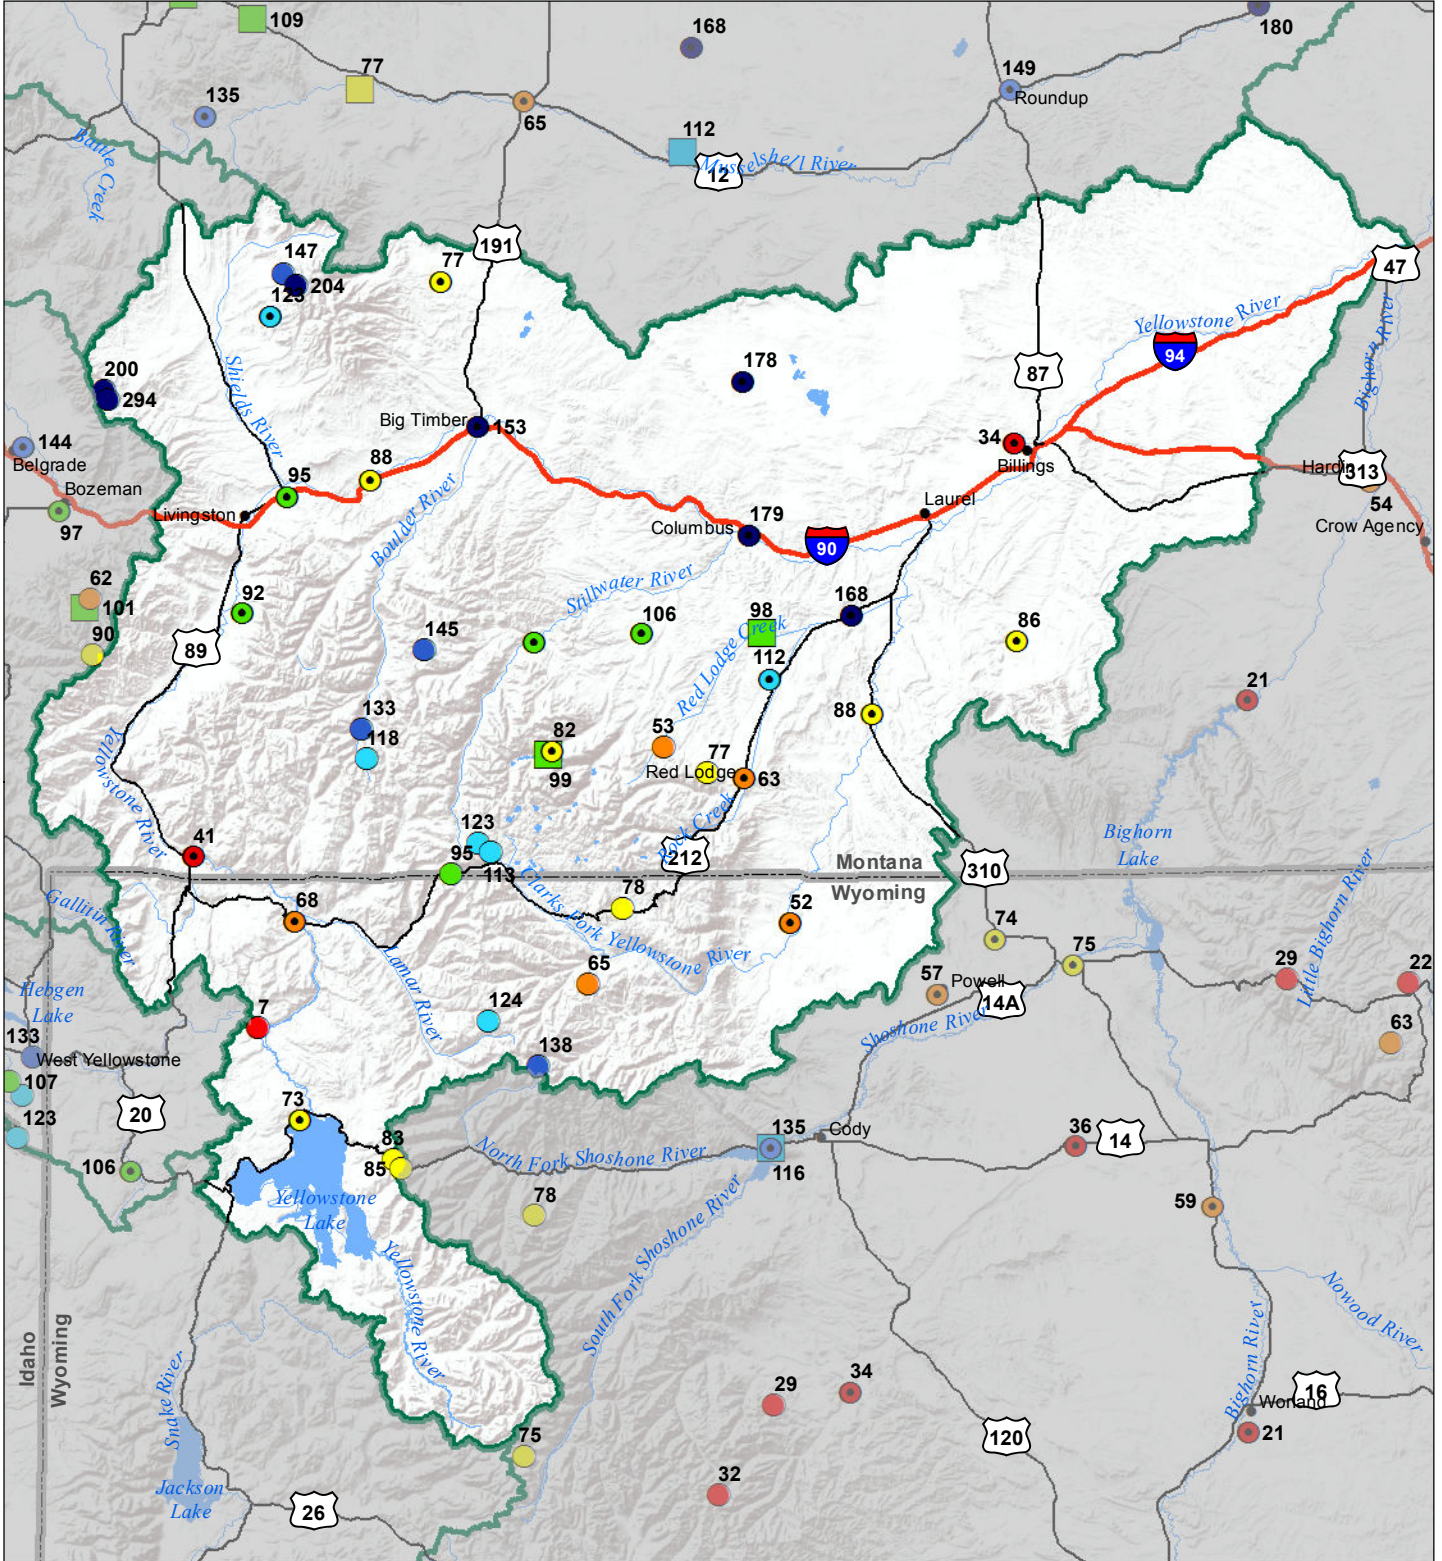

Upper Yellowstone River Basin Monthly Precipitation and Reservoir Levels Percentage of Normal August 1, 2016 (July 1, 2016 - August 1, 2016)

Precipitation Percent of Normal

SNOTEL

- > 150%
- 131 - 150%
- 111 - 130%
- 91 - 110%
- 71 - 90%
- 51 - 70%
- 1 - 50%

COOP/ACIS

- > 150%
- 131 - 150%
- 111 - 130%
- 91 - 110%
- 71 - 90%
- 51 - 70%
- 1 - 50%

Reservoirs Percent of Normal

- > 150%
- 131 - 150%
- 111 - 130%
- 91 - 110%
- 71 - 90%
- 51 - 70%
- 1 - 50%

Montana State Library
Natural Resource
Information System