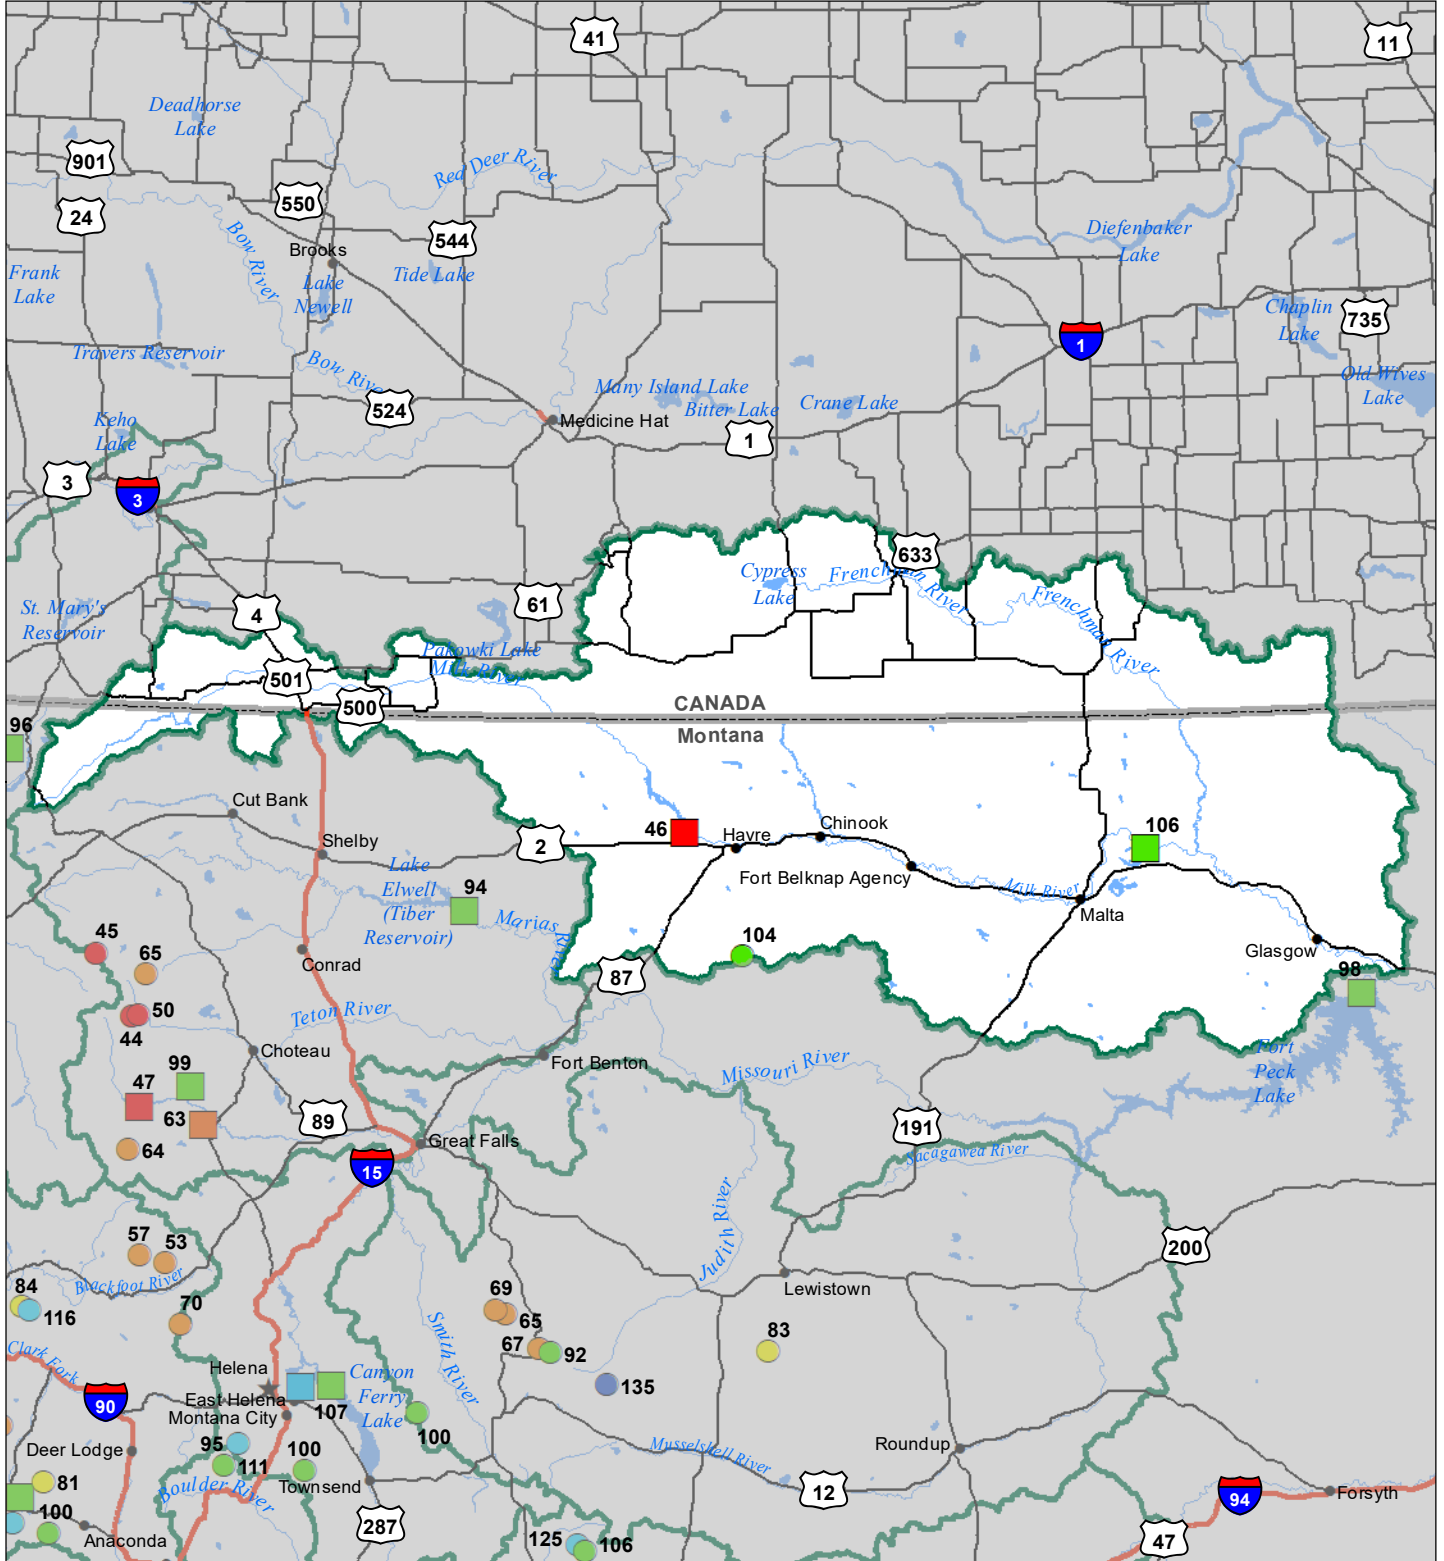

Milk River Basin

Monthly Precipitation and Reservoir Levels Percentage of Normal

November 1, 2023 (October 1, 2023 - November 1, 2023)

Precipitation Percent of Normal

SNOTEL

- > 150%
- 131 - 150%
- 111 - 130%
- 91 - 110%
- 71 - 90%
- 51 - 70%
- 1 - 50%

COOP/ACIS

- > 150%
- 131 - 150%
- 111 - 130%
- 91 - 110%
- 71 - 90%
- 51 - 70%
- 1 - 50%

Reservoirs Percent of Normal

- > 150%
- 131 - 150%
- 111 - 130%
- 91 - 110%
- 71 - 90%
- 51 - 70%
- 1 - 50%