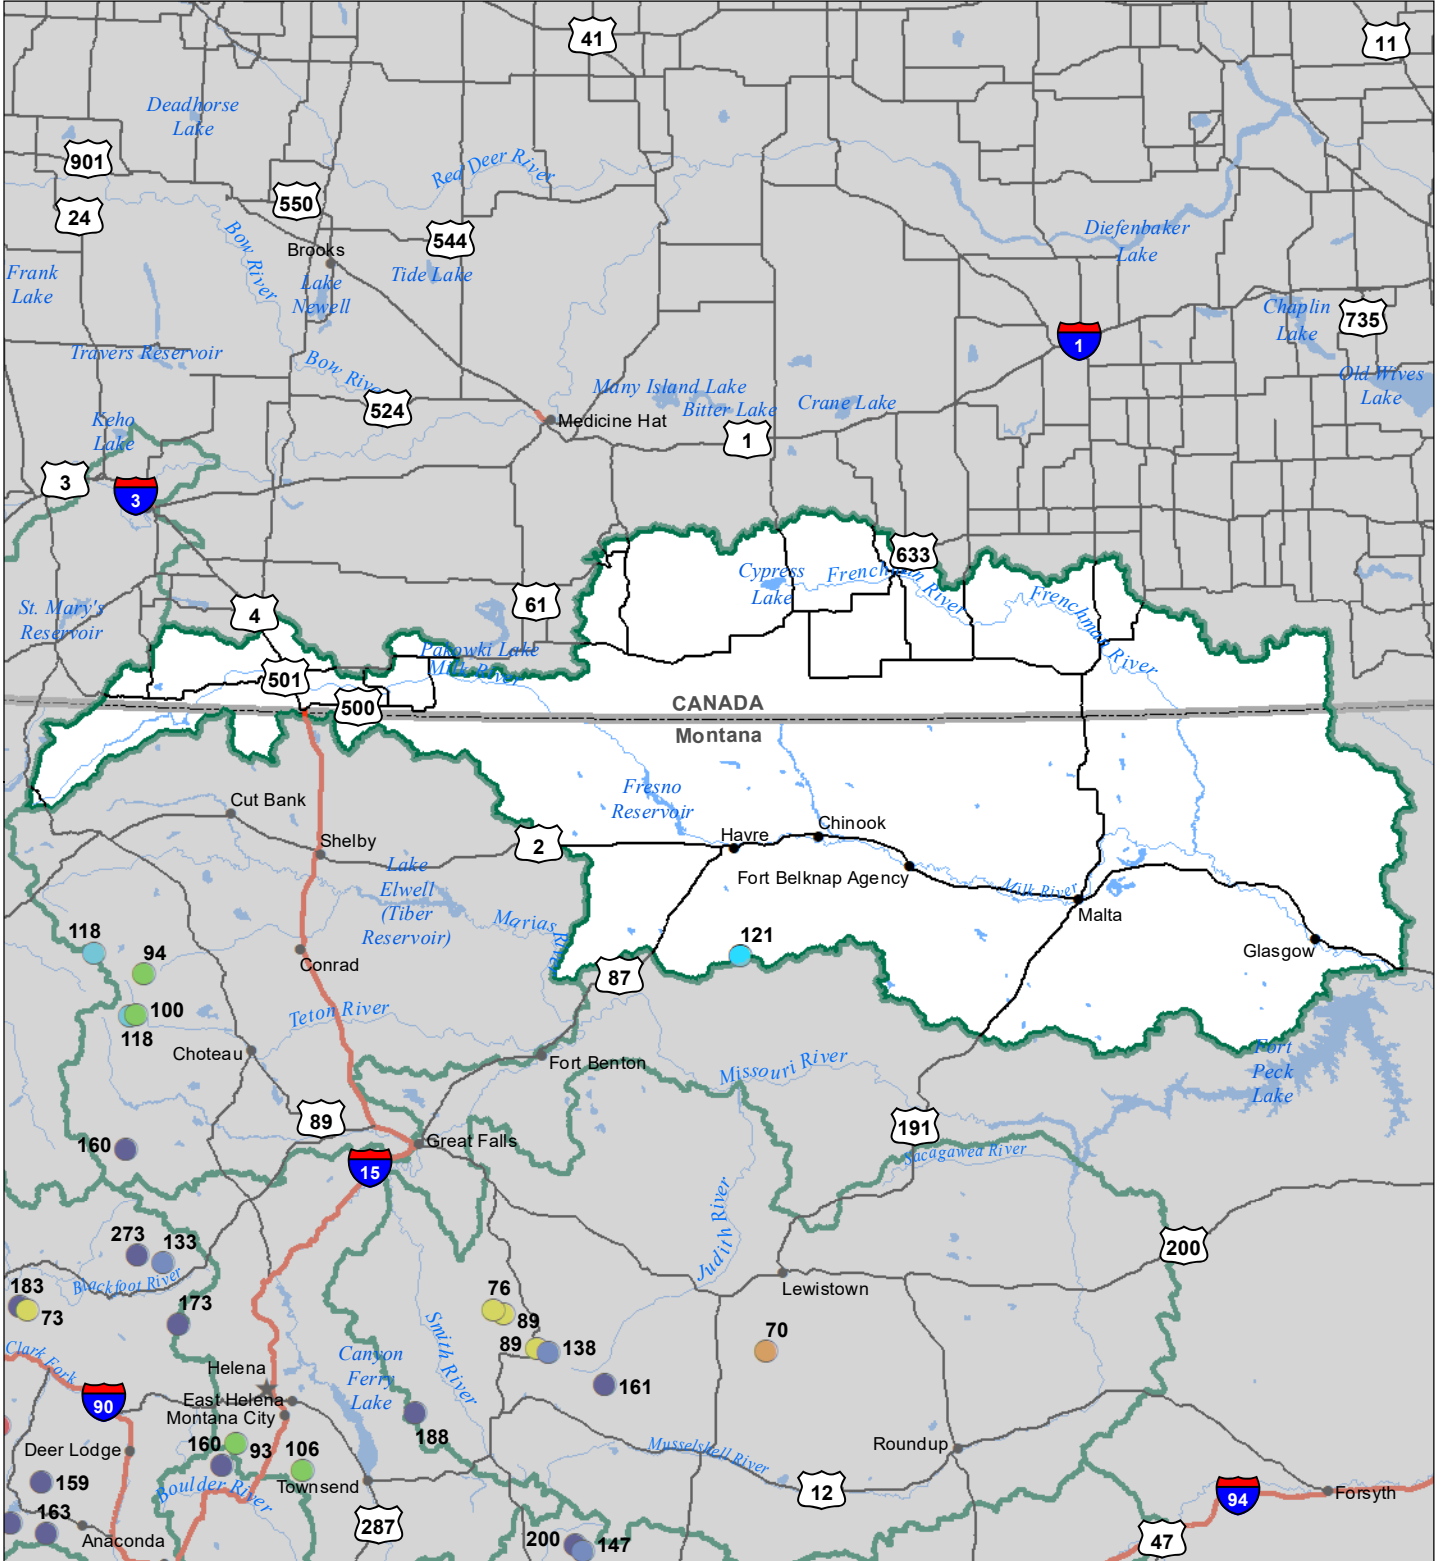

Milk River Basin

Monthly Precipitation and Reservoir Levels

Percentage of Normal

September 1, 2023 (August 1, 2023 - September 1, 2023)

Precipitation Percent of Normal

SNOTEL

- > 150%
- 131 - 150%
- 111 - 130%
- 91 - 110%
- 71 - 90%
- 51 - 70%
- 1 - 50%