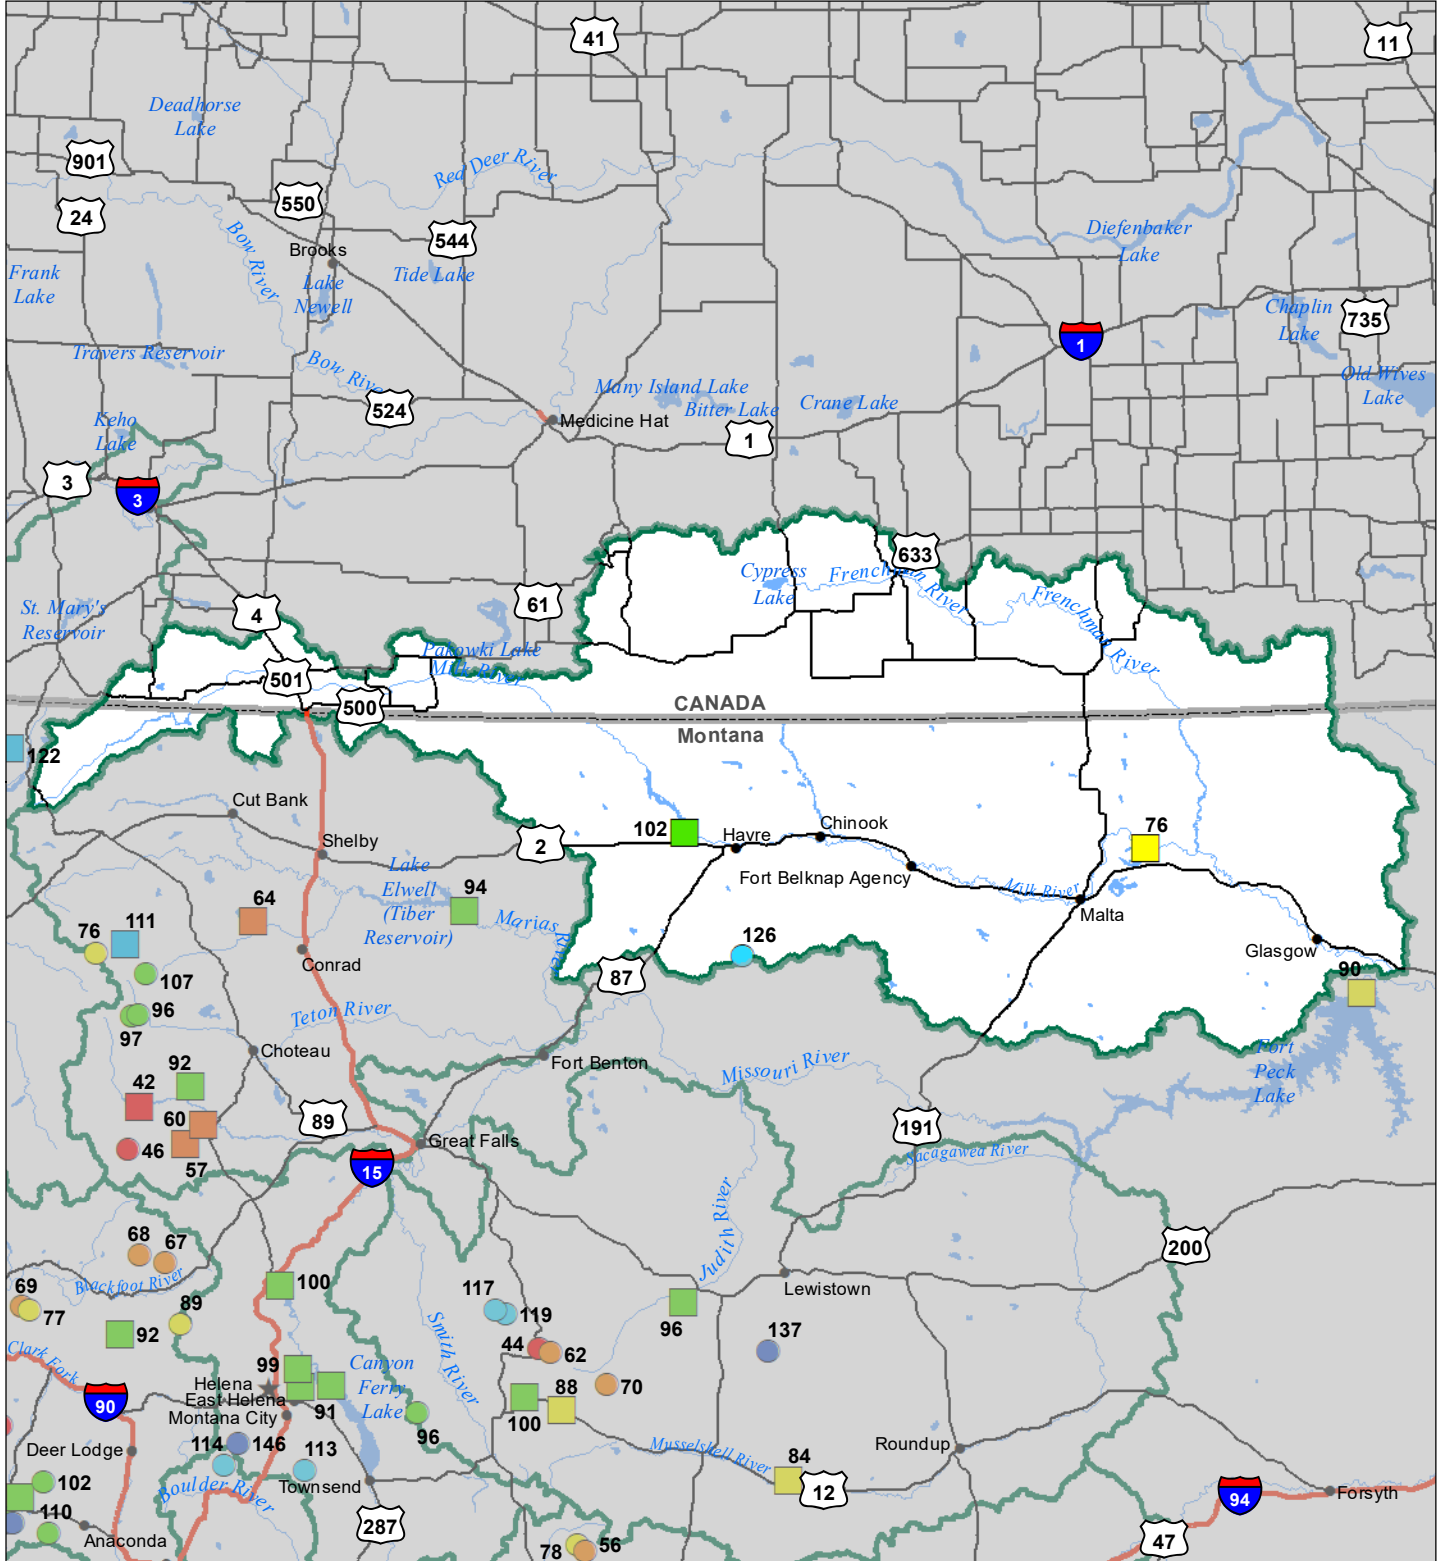

Milk River Basin Monthly Precipitation and Reservoir Levels Percentage of Normal May 1, 2023 (April 1, 2022 - May 1, 2023)

Precipitation Percent of Normal

SNOTEL

- > 150%
- 131 - 150%
- 111 - 130%
- 91 - 110%
- 71 - 90%
- 51 - 70%
- 1 - 50%

COOP/ACIS

- > 150%
- 131 - 150%
- 111 - 130%
- 91 - 110%
- 71 - 90%
- 51 - 70%
- 1 - 50%

Reservoirs Percent of Normal

- > 150%
- 131 - 150%
- 111 - 130%
- 91 - 110%
- 71 - 90%
- 51 - 70%
- 1 - 50%