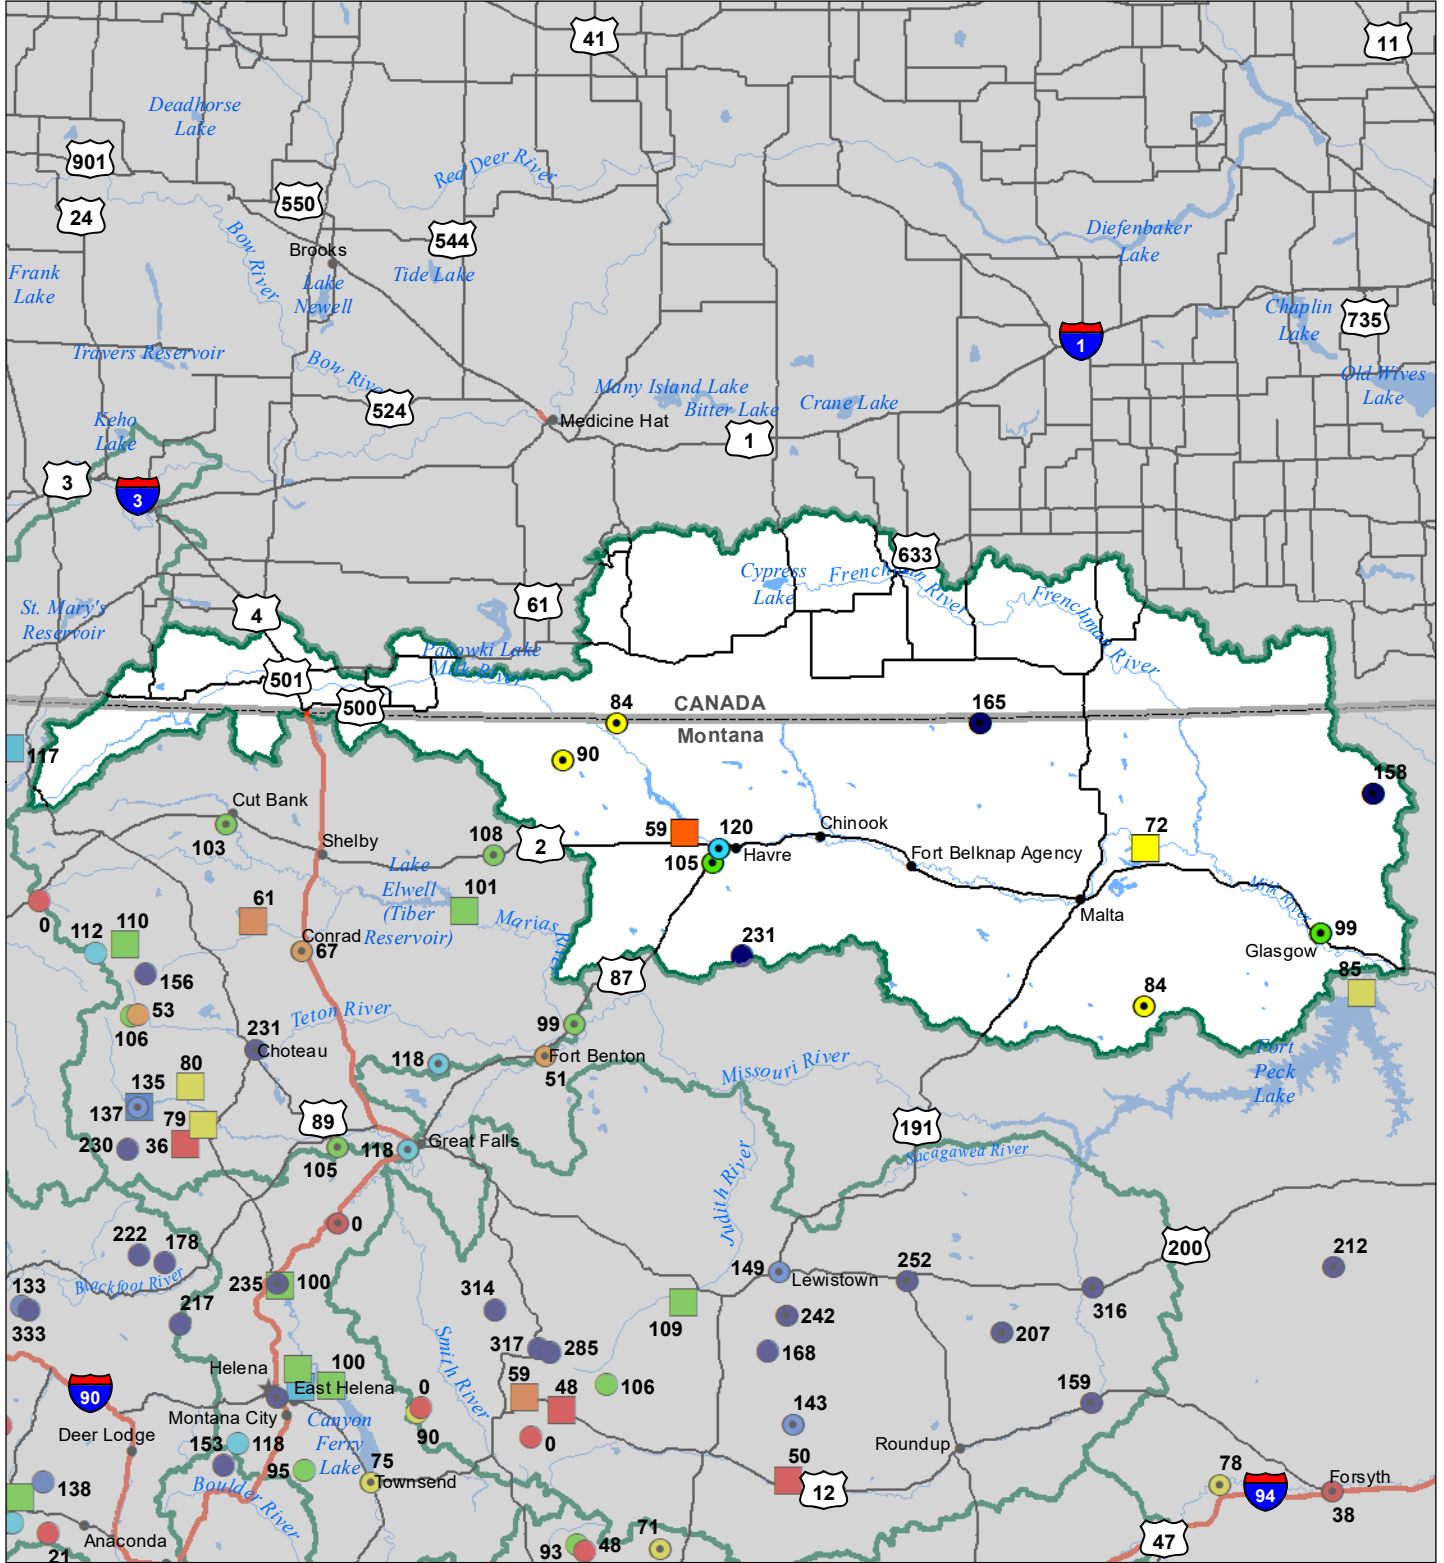

Milk River Basin

Monthly Precipitation and Reservoir Levels Percentage of Normal

August 1, 2022 (July 1, 2022 - August 1, 2022)

Precipitation Percent of Normal

SNOTEL

- > 150%
- 131 - 150%
- 111 - 130%
- 91 - 110%
- 71 - 90%
- 51 - 70%
- 1 - 50%

COOP/ACIS

- > 150%
- 131 - 150%
- 111 - 130%
- 91 - 110%
- 71 - 90%
- 51 - 70%
- 1 - 50%

Reservoirs Percent of Normal

- > 150%
- 131 - 150%
- 111 - 130%
- 91 - 110%
- 71 - 90%
- 51 - 70%
- 1 - 50%