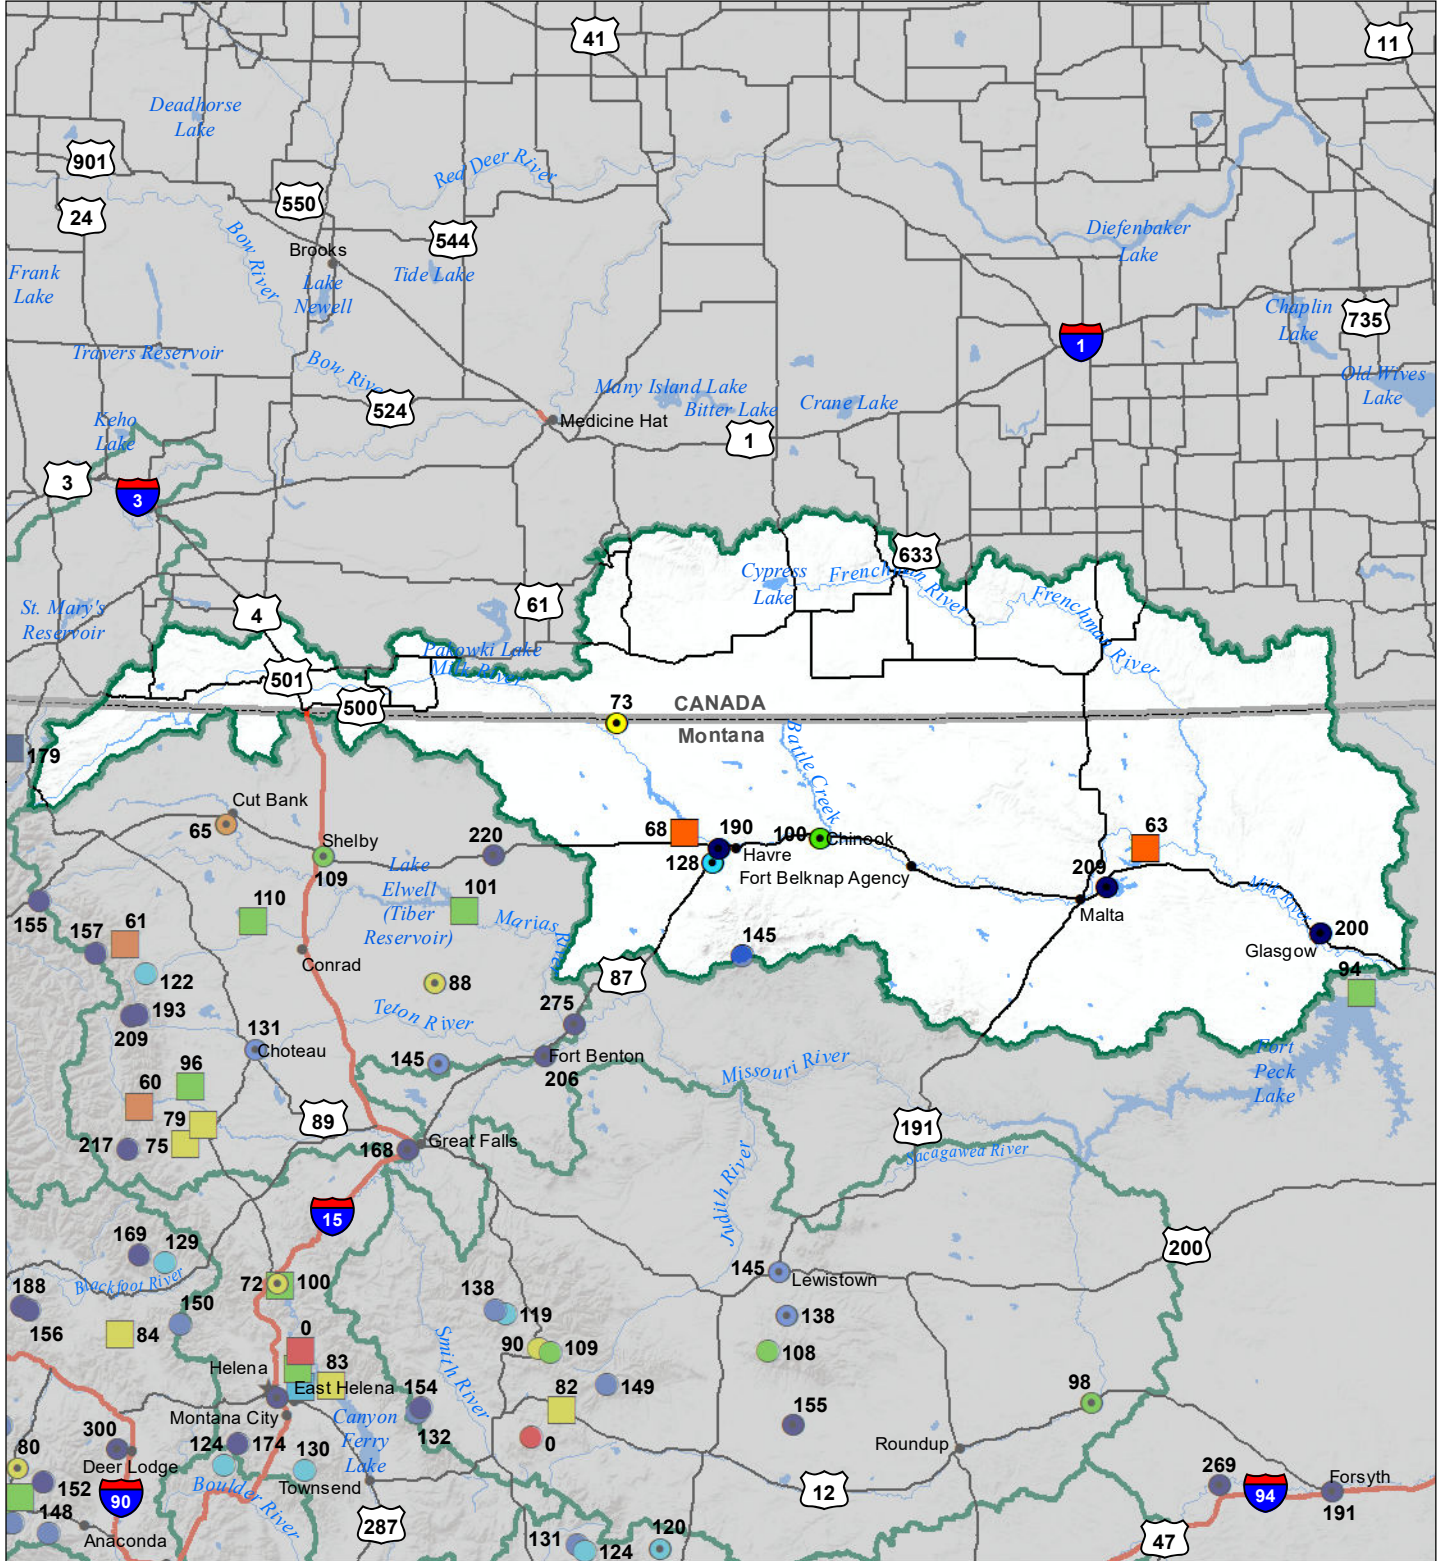

Milk River Basin

Monthly Precipitation and Reservoir Levels

Percentage of Normal

January 1, 2022 (December 1, 2021 - January 1, 2022)

Precipitation Percent of Normal

SNOTEL

- > 150%
- 131 - 150%
- 111 - 130%
- 91 - 110%
- 71 - 90%
- 51 - 70%
- 1 - 50%

COOP/ACIS

- > 150%
- 131 - 150%
- 111 - 130%
- 91 - 110%
- 71 - 90%
- 51 - 70%
- 1 - 50%

Reservoirs Percent of Normal

- > 150%
- 131 - 150%
- 111 - 130%
- 91 - 110%
- 71 - 90%
- 51 - 70%
- 1 - 50%