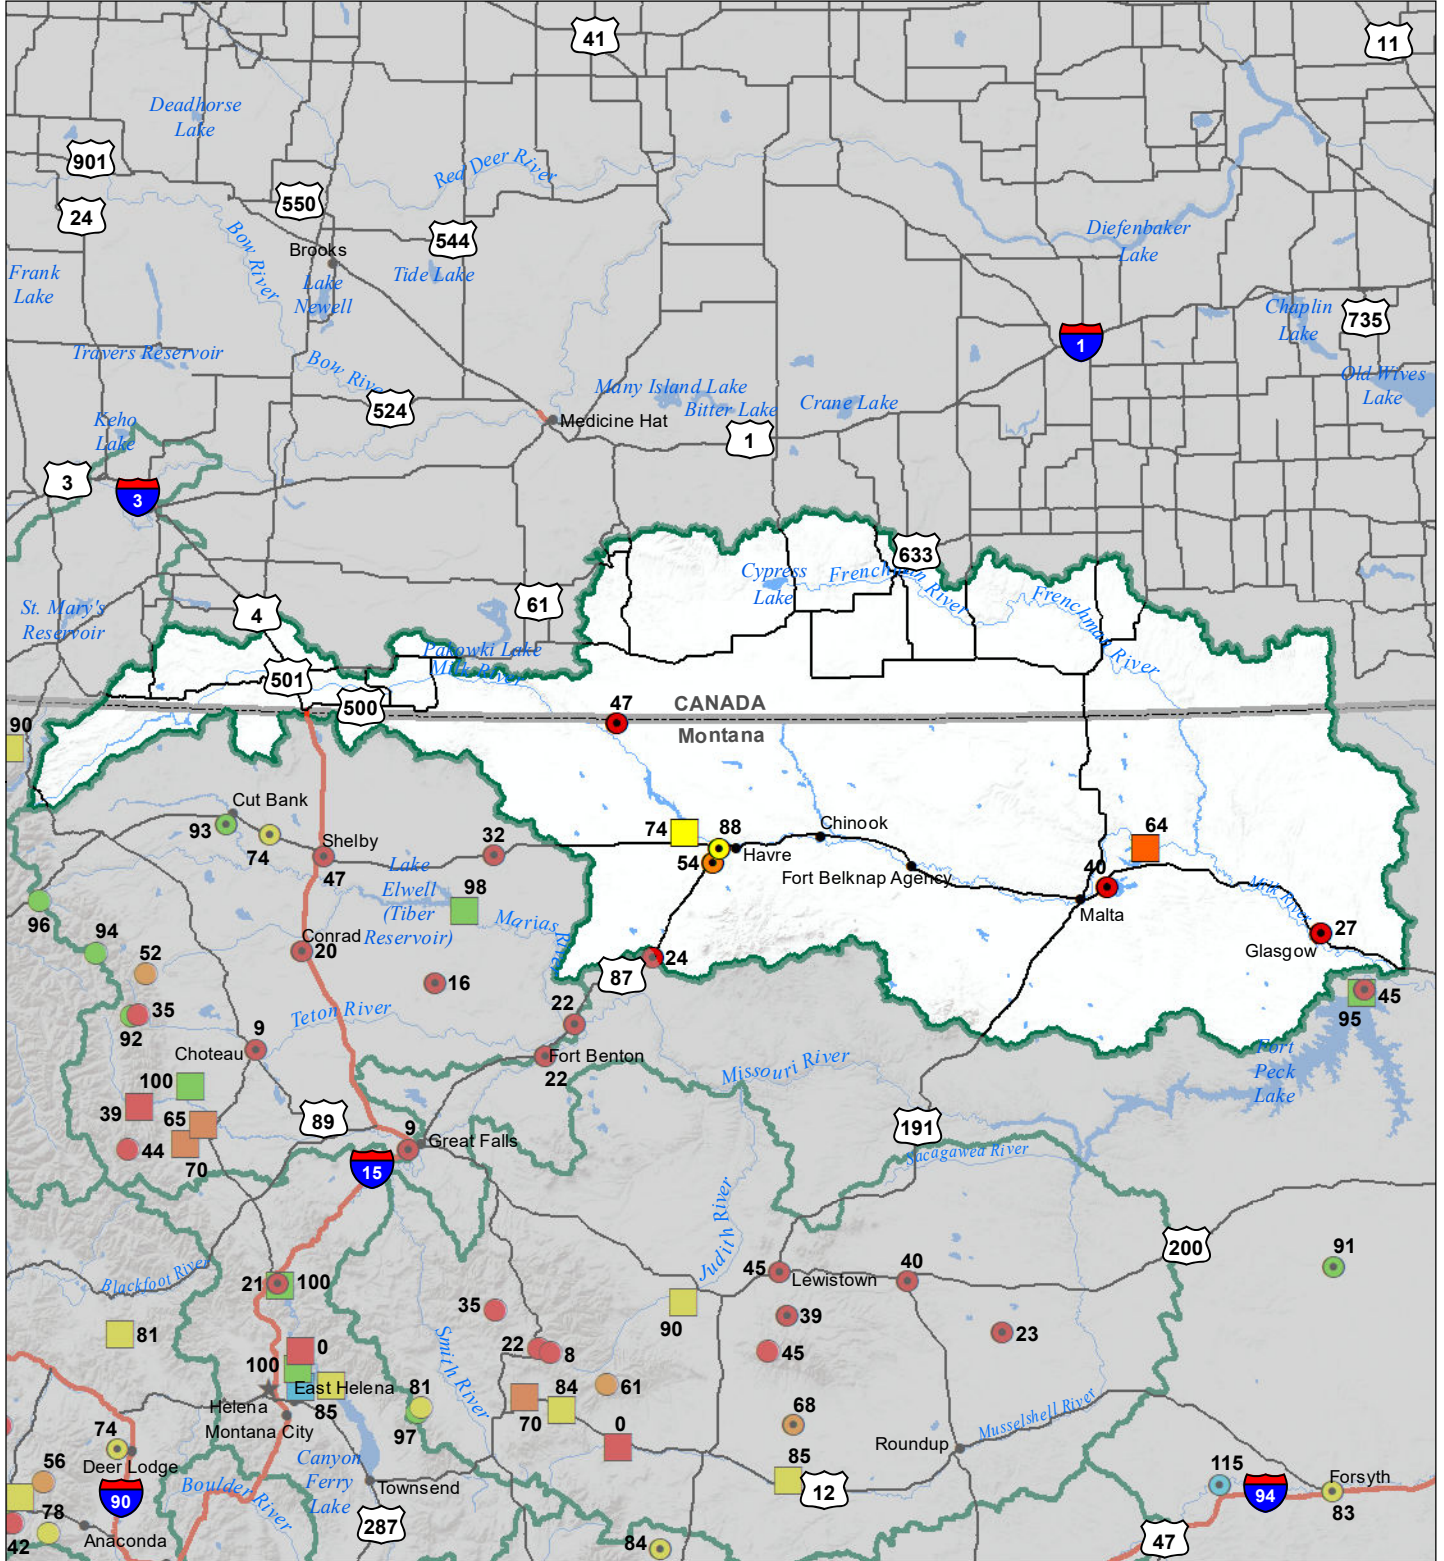

# Milk River Basin

## Monthly Precipitation and Reservoir Levels

### Percentage of Normal

November 1, 2021 (October 1, 2021 - November 1, 2021)