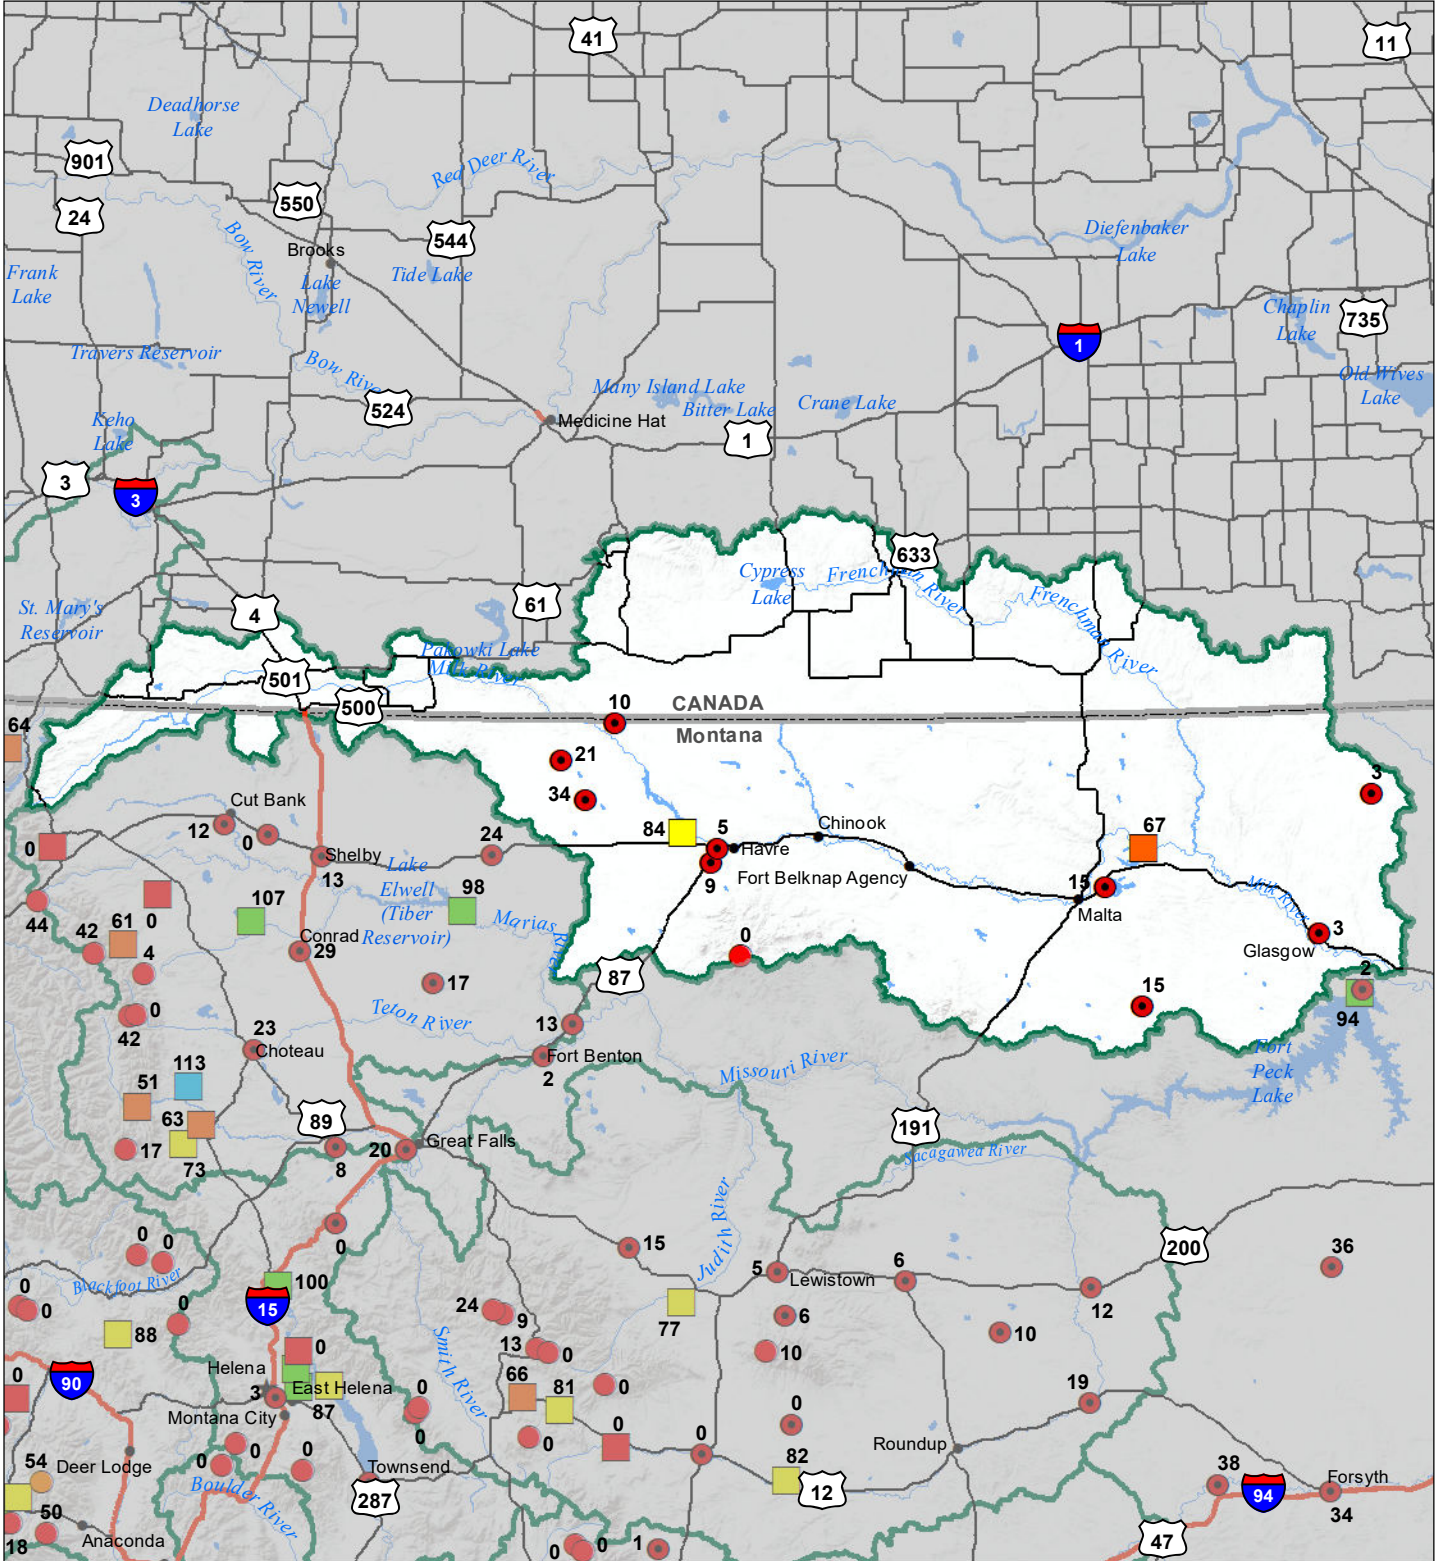

Milk River Basin

Monthly Precipitation and Reservoir Levels

Percentage of Normal

October 1, 2021 (September 1, 2021 - October 1, 2021)

Precipitation Percent of Normal

SNOTEL

- > 150%
- 131 - 150%
- 111 - 130%
- 91 - 110%
- 71 - 90%
- 51 - 70%
- 1 - 50%

COOP/ACIS

- > 150%
- 131 - 150%
- 111 - 130%
- 91 - 110%
- 71 - 90%
- 51 - 70%
- 1 - 50%

Reservoirs Percent of Normal

- > 150%
- 131 - 150%
- 111 - 130%
- 91 - 110%
- 71 - 90%
- 51 - 70%
- 1 - 50%