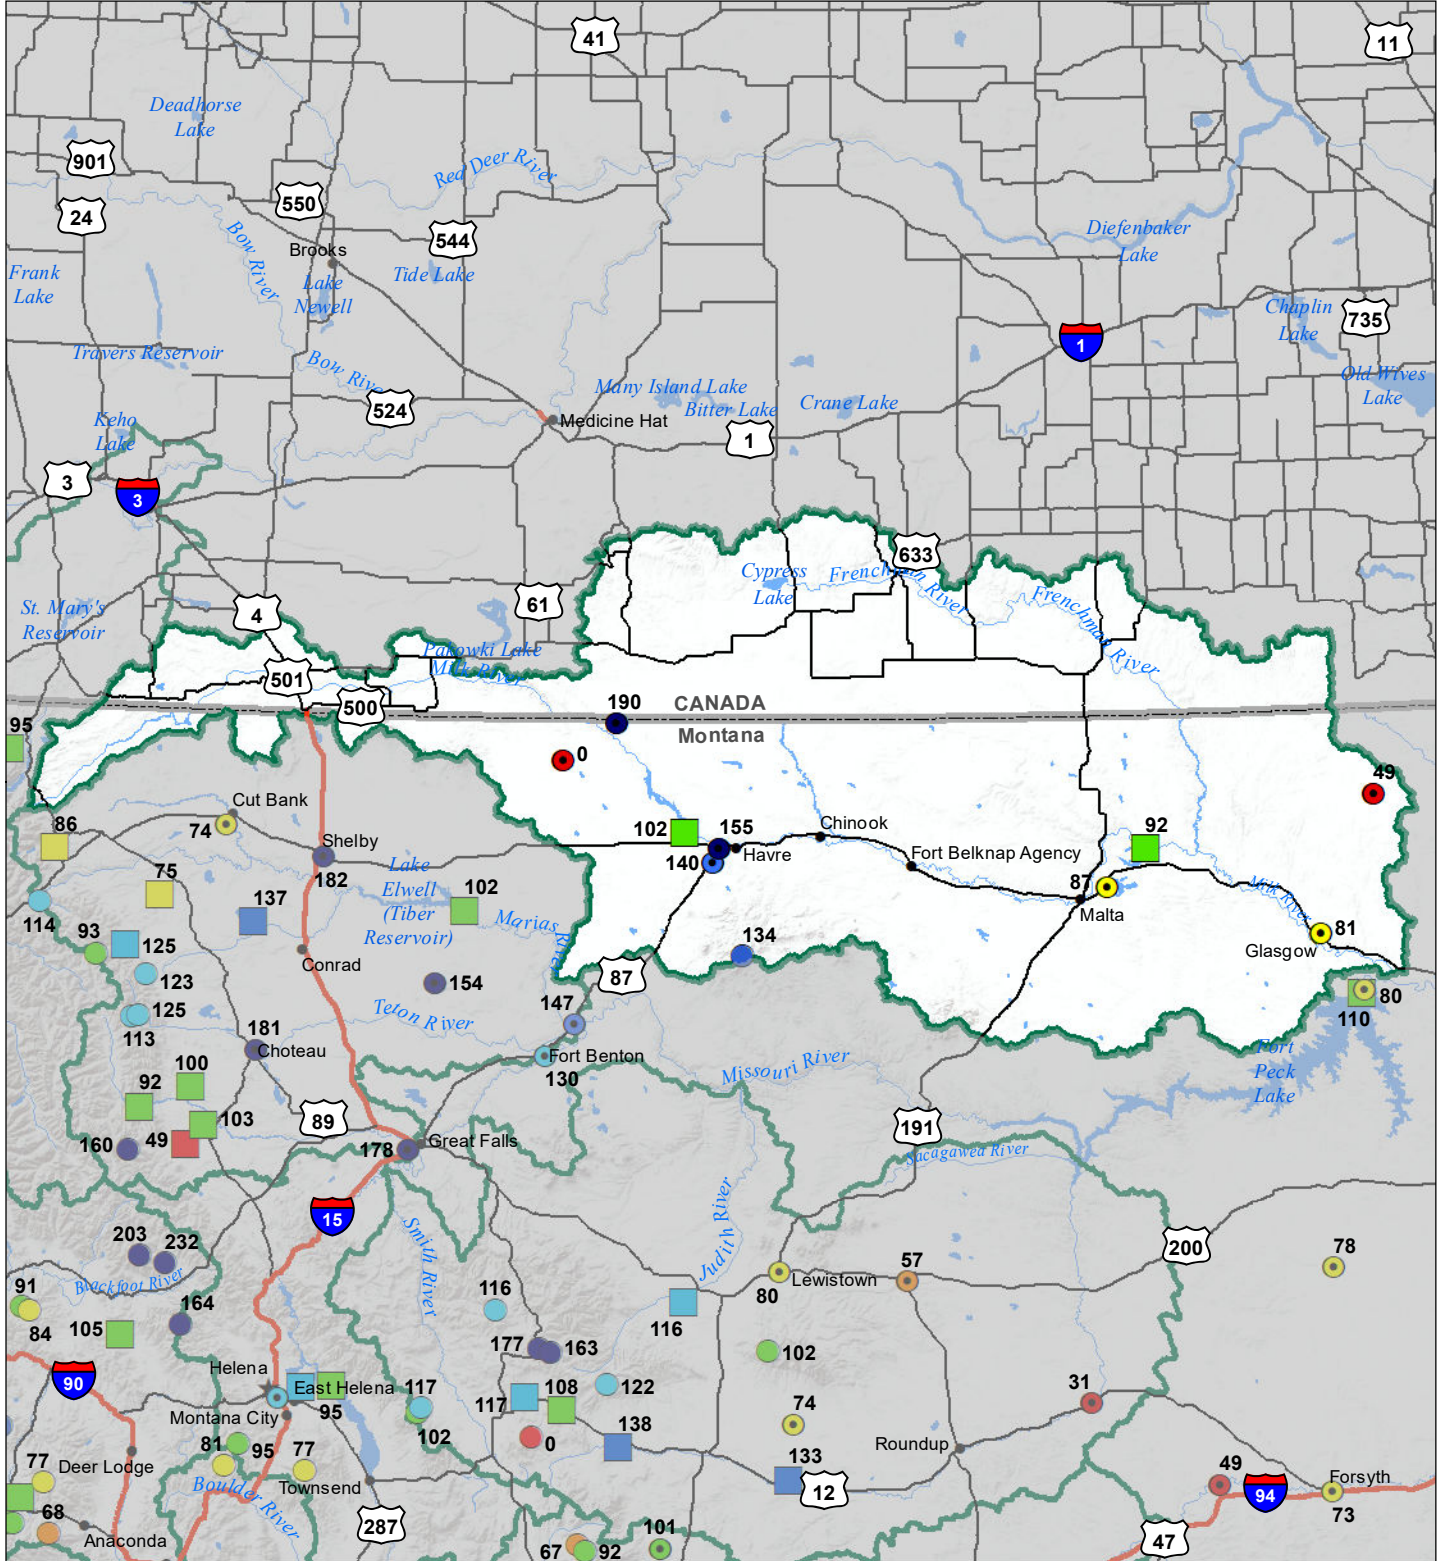

# Milk River Basin

## Monthly Precipitation and Reservoir Levels

#### June 1, 2021 (May 1, 2021 - June 1, 2021)