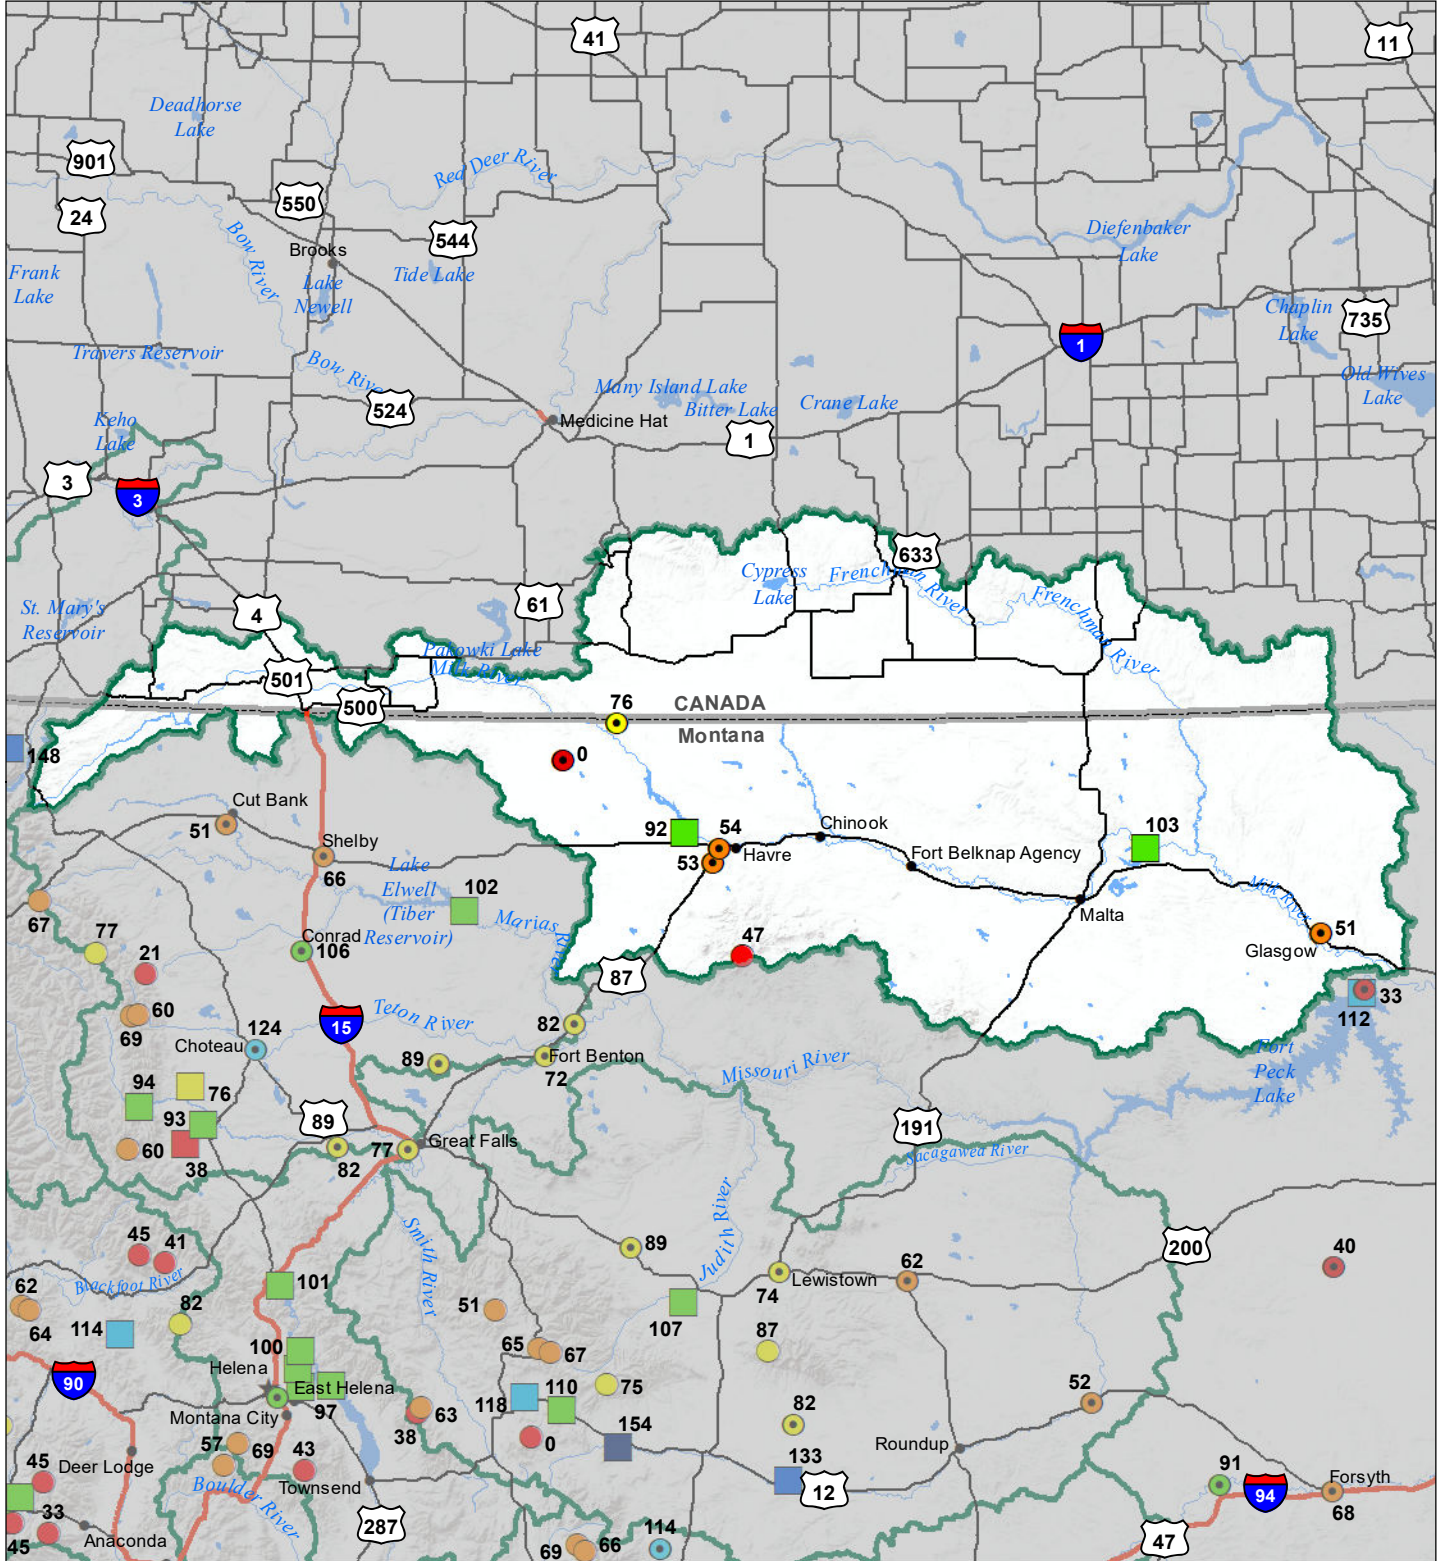

# Milk River Basin

## Monthly Precipitation and Reservoir Levels Percentage of Normal

### May 1, 2021 (April 1, 2021 - May 1, 2021)