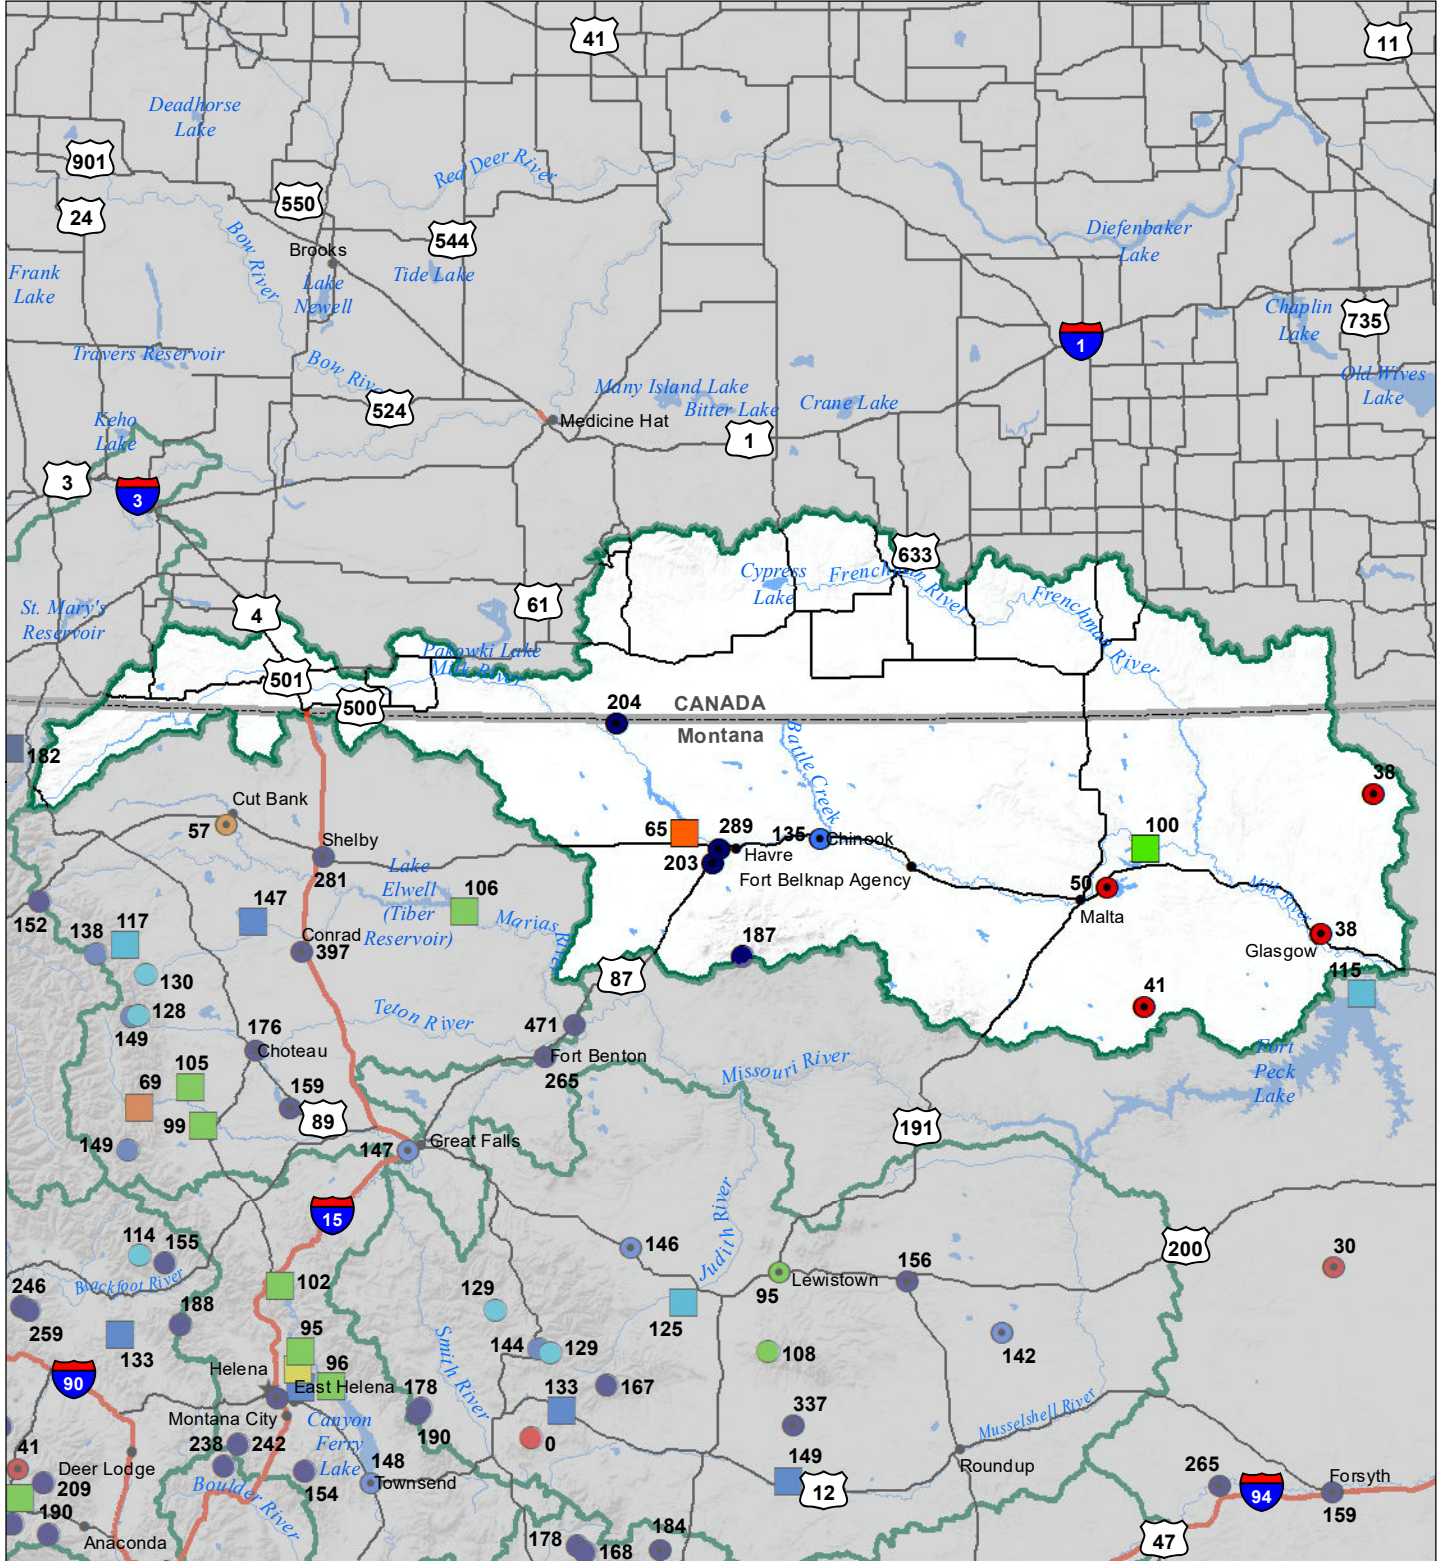

Milk River Basin

Monthly Precipitation and Reservoir Levels Percentage of Normal

March 1, 2021 (February 1, 2021 - March 1, 2021)

Precipitation Percent of Normal

SNOTEL

- > 150%
- 131 - 150%
- 111 - 130%
- 91 - 110%
- 71 - 90%
- 51 - 70%
- 1 - 50%

COOP/ACIS

- > 150%
- 131 - 150%
- 111 - 130%
- 91 - 110%
- 71 - 90%
- 51 - 70%
- 1 - 50%

Reservoirs Percent of Normal

- > 150%
- 131 - 150%
- 111 - 130%
- 91 - 110%
- 71 - 90%
- 51 - 70%
- 1 - 50%