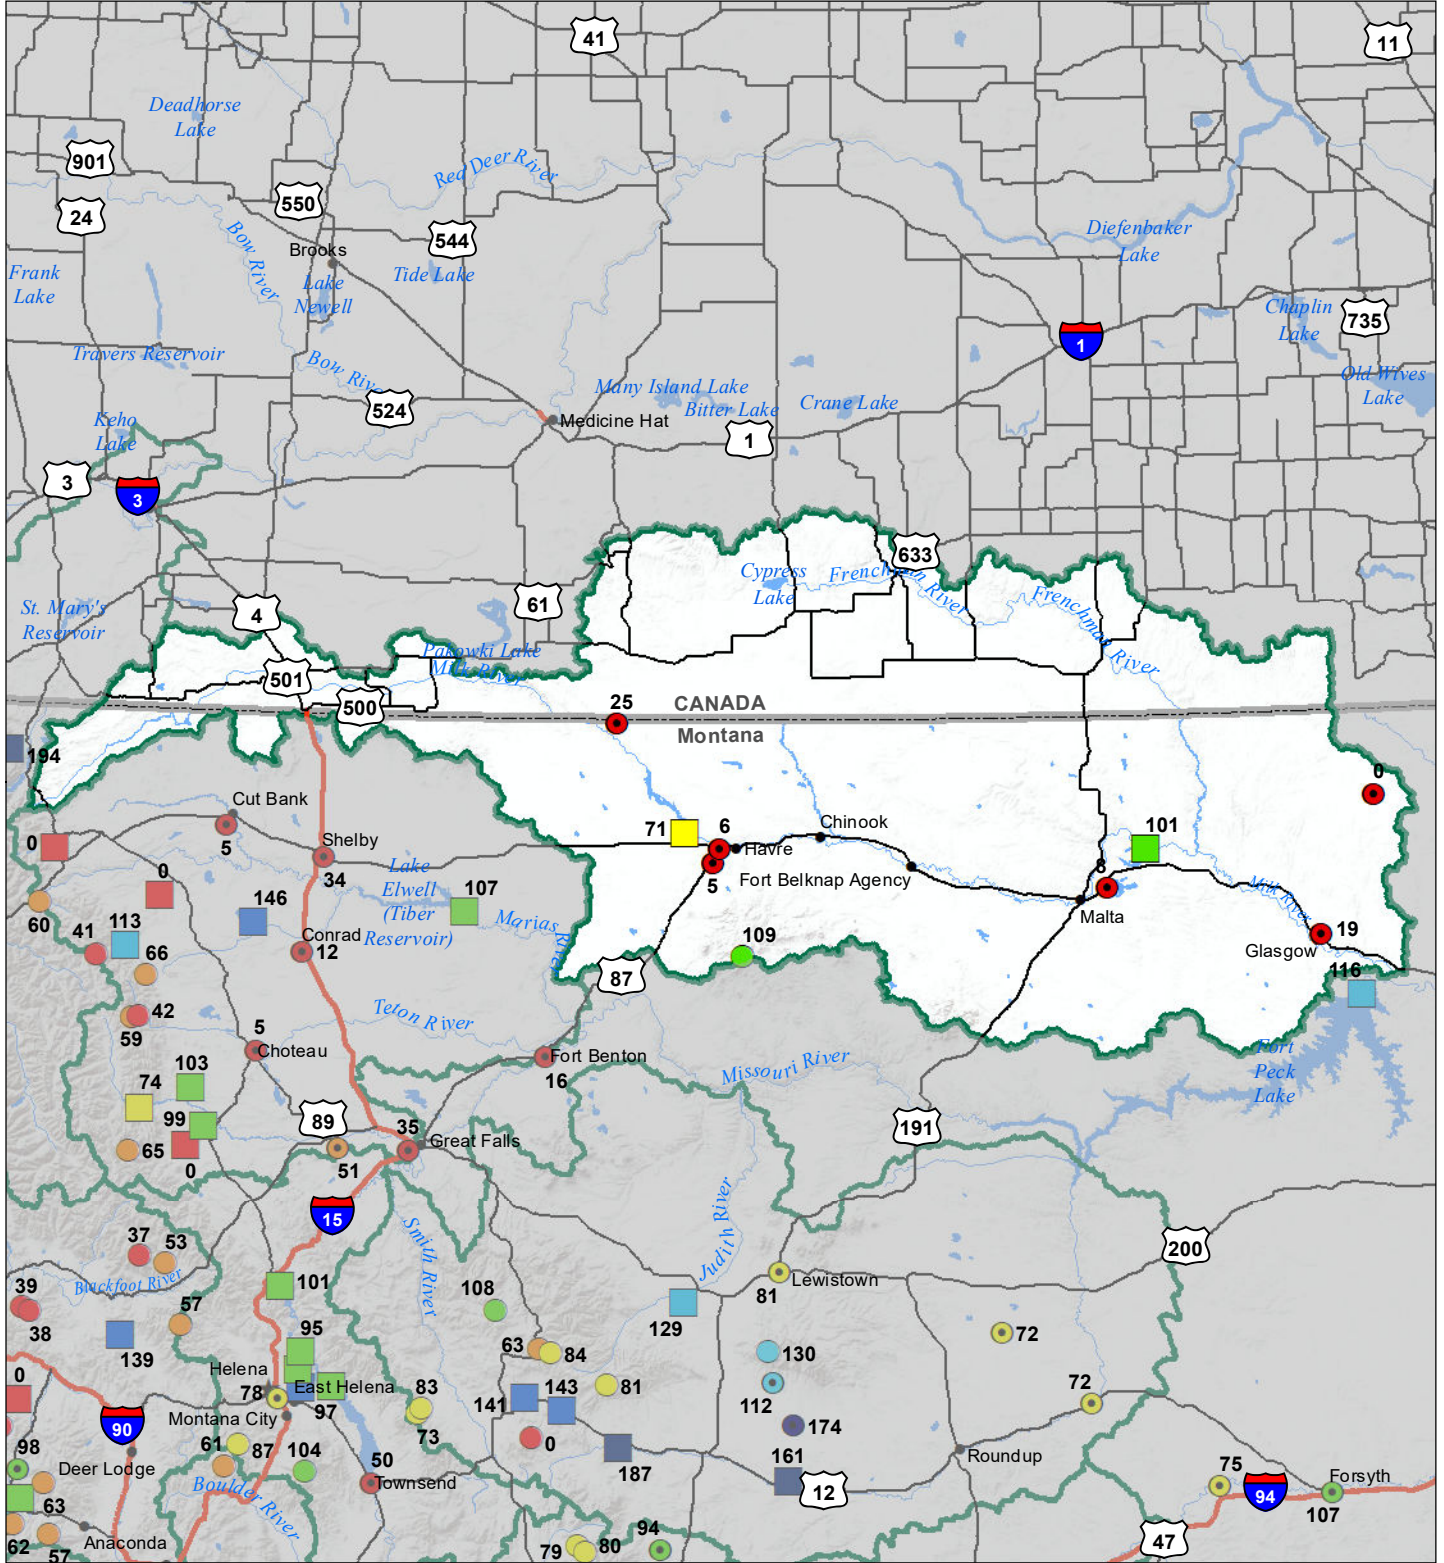

Milk River Basin

Monthly Precipitation and Reservoir Levels

Percentage of Normal

February 1, 2021 (January 1, 2021 - February 1, 2021)

Precipitation Percent of Normal

SNOTEL

- > 150%
- 131 - 150%
- 111 - 130%
- 91 - 110%
- 71 - 90%
- 51 - 70%
- 1 - 50%

COOP/ACIS

- > 150%
- 131 - 150%
- 111 - 130%
- 91 - 110%
- 71 - 90%
- 51 - 70%
- 1 - 50%

Reservoirs Percent of Normal

- > 150%
- 131 - 150%
- 111 - 130%
- 91 - 110%
- 71 - 90%
- 51 - 70%
- 1 - 50%