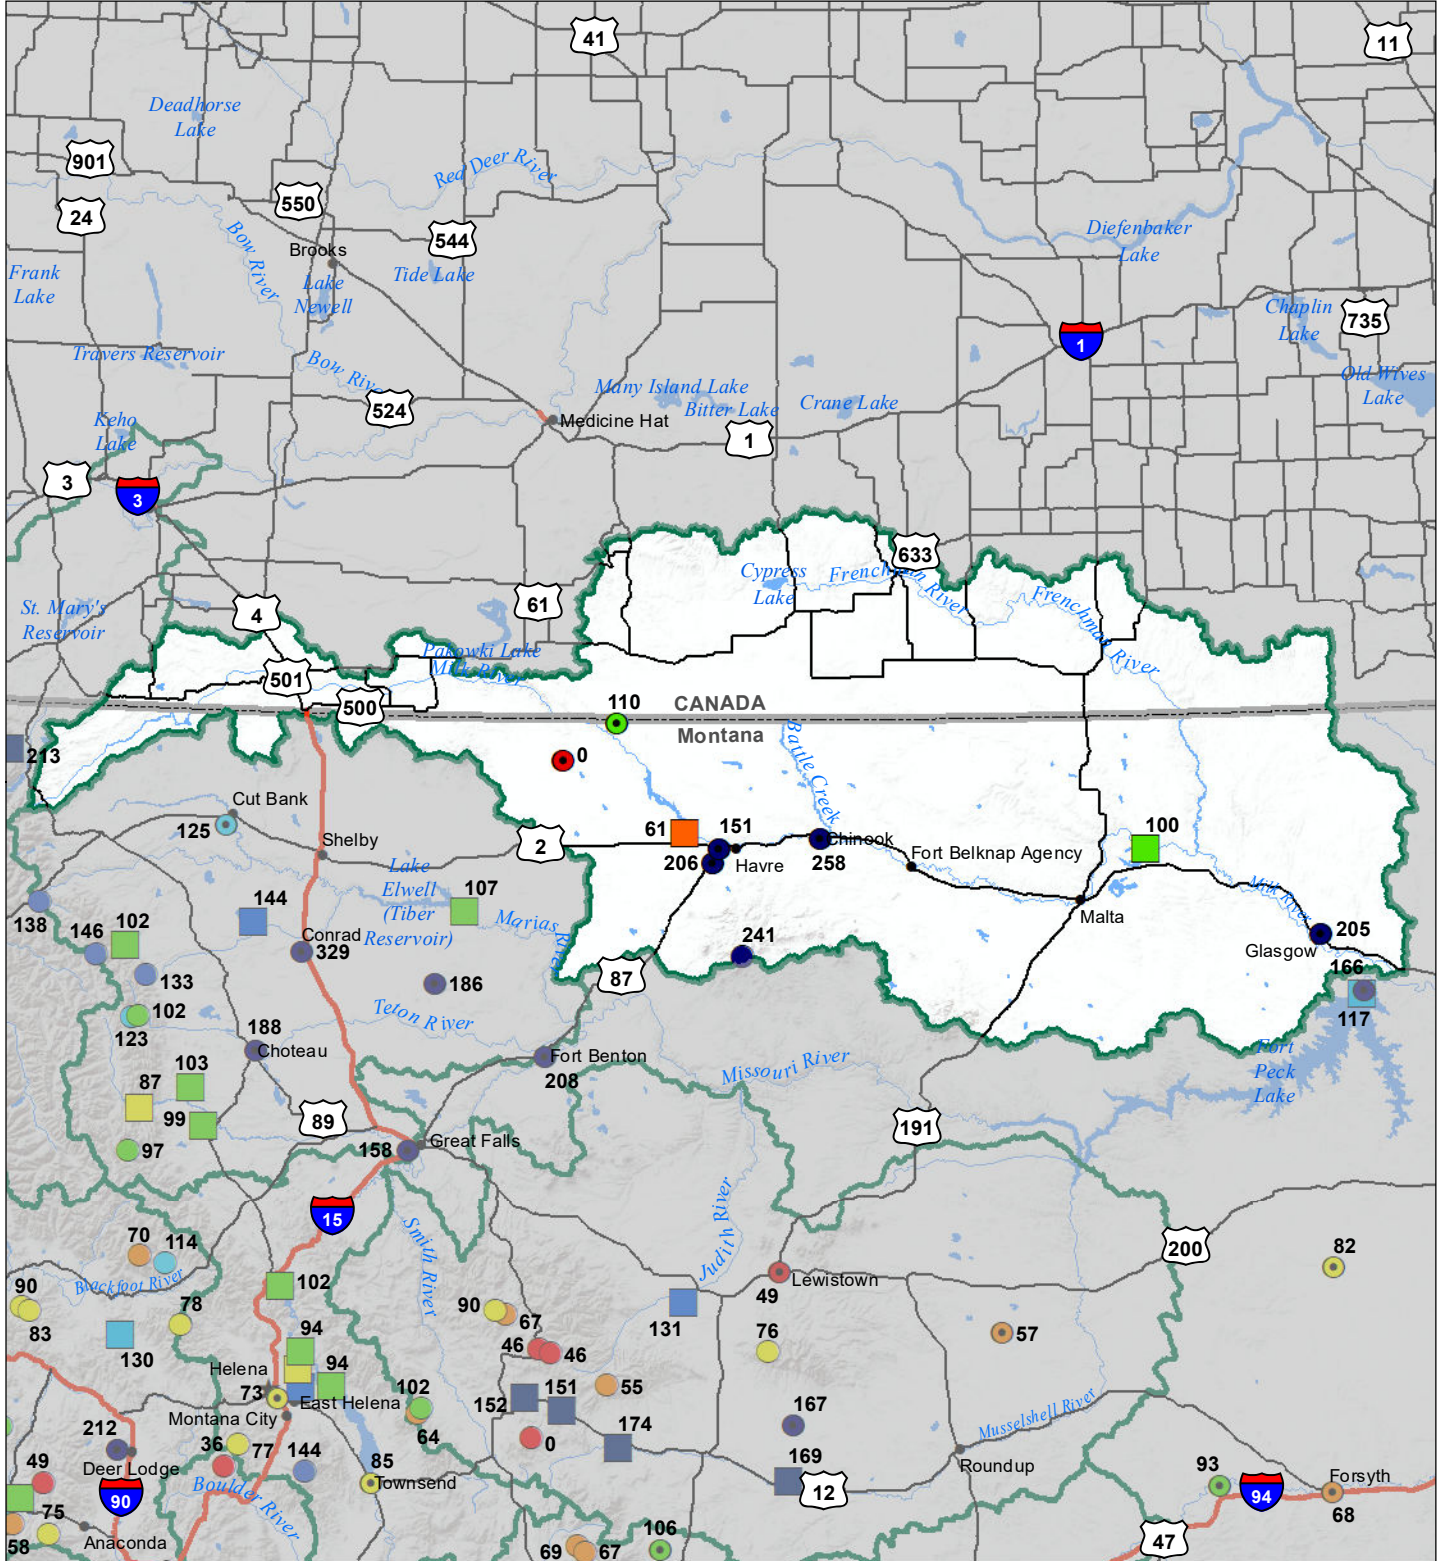

Milk River Basin

Monthly Precipitation and Reservoir Levels Percentage of Normal

December 1, 2020 (November 1, 2020 - December 1, 2020)

Precipitation Percent of Normal

SNOTEL

- > 150%
- 131 - 150%
- 111 - 130%
- 91 - 110%
- 71 - 90%
- 51 - 70%
- 1 - 50%

COOP/ACIS

- > 150%
- 131 - 150%
- 111 - 130%
- 91 - 110%
- 71 - 90%
- 51 - 70%
- 1 - 50%

Reservoirs Percent of Normal

- > 150%
- 131 - 150%
- 111 - 130%
- 91 - 110%
- 71 - 90%
- 51 - 70%
- 1 - 50%