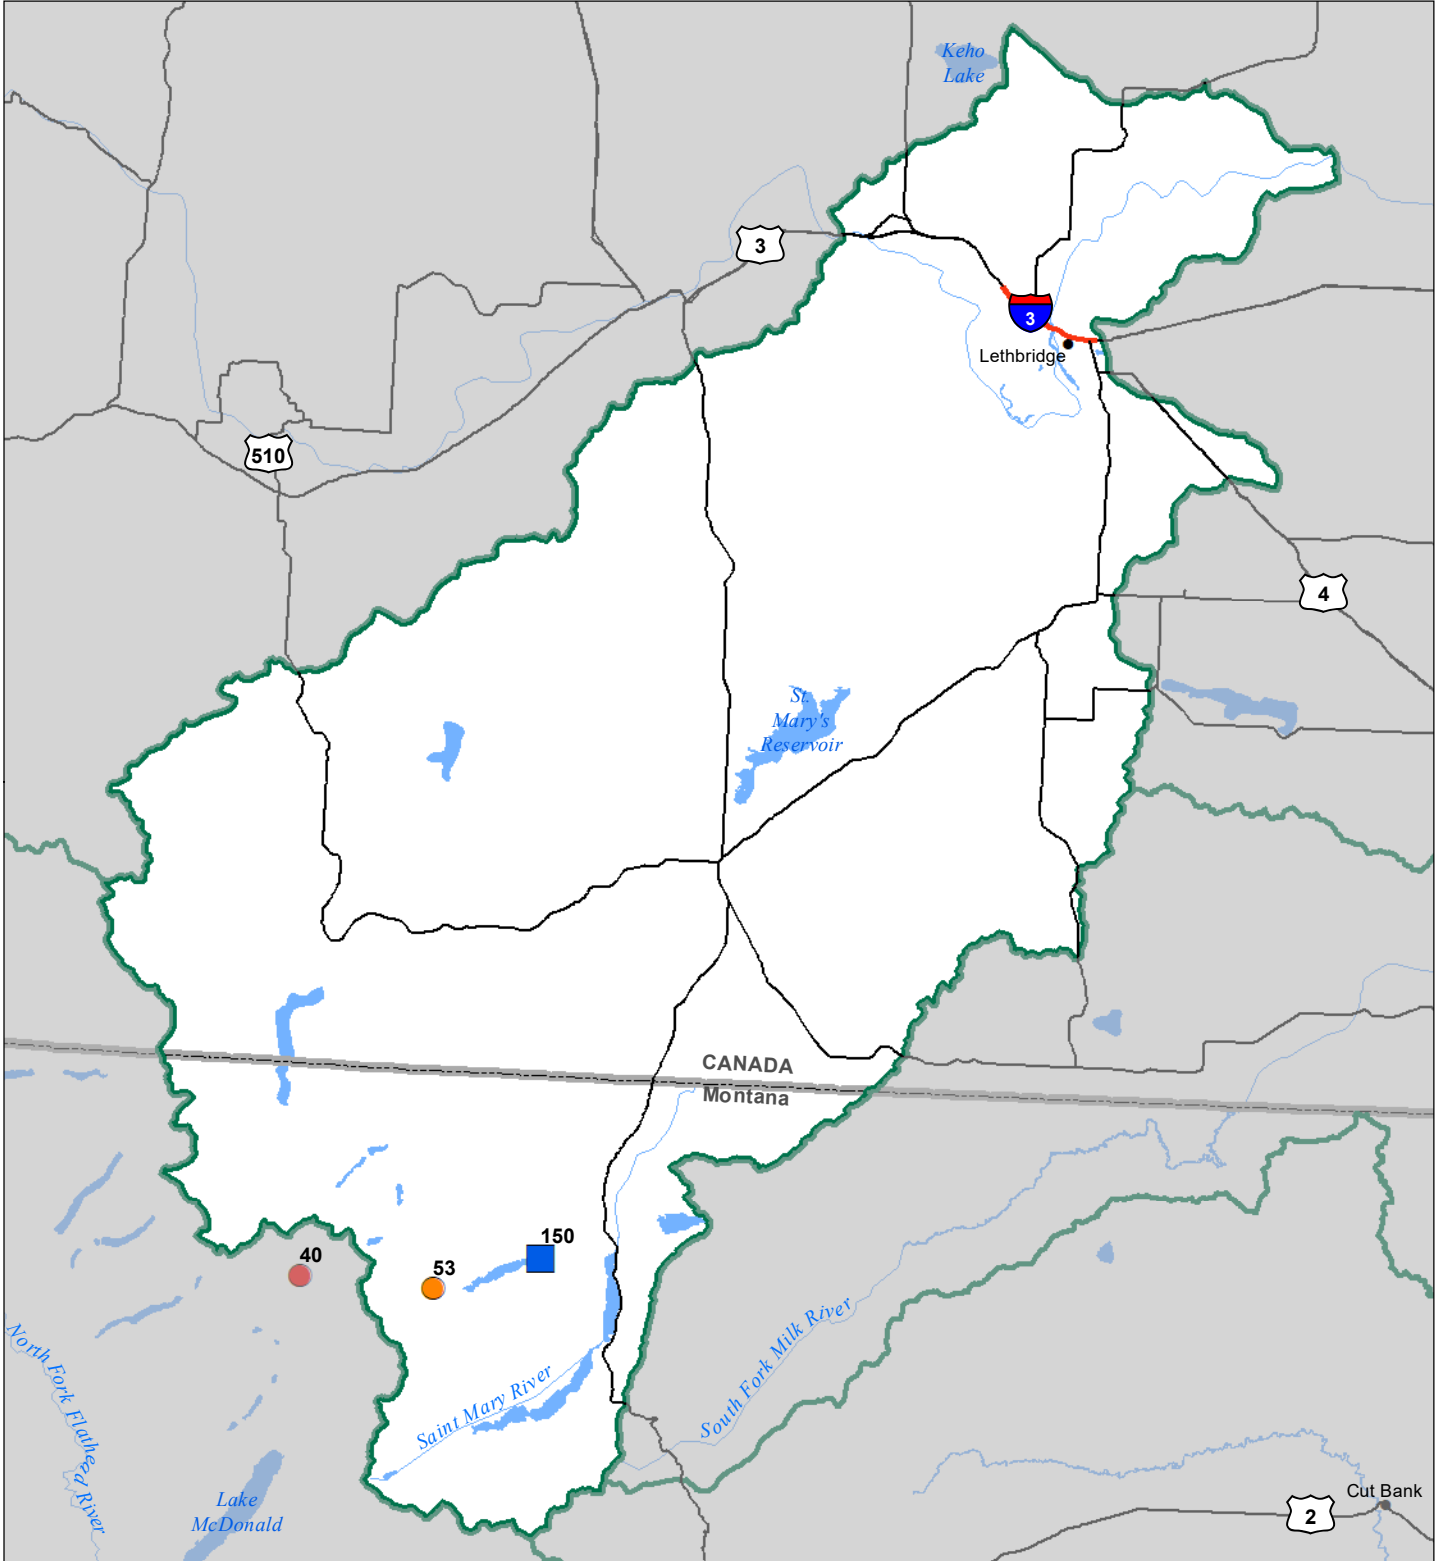

# St Mary's River Basin Monthly Precipitation and Reservoir Levels Percentage of Normal June 1, 2023 (May 1, 2022 - June 1, 2023)

### Precipitation Percent of Normal

#### SNOTEL

- > 150%
- 131 - 150%
- 111 - 130%
- 91 - 110%
- 71 - 90%
- 51 - 70%
- 1 - 50%