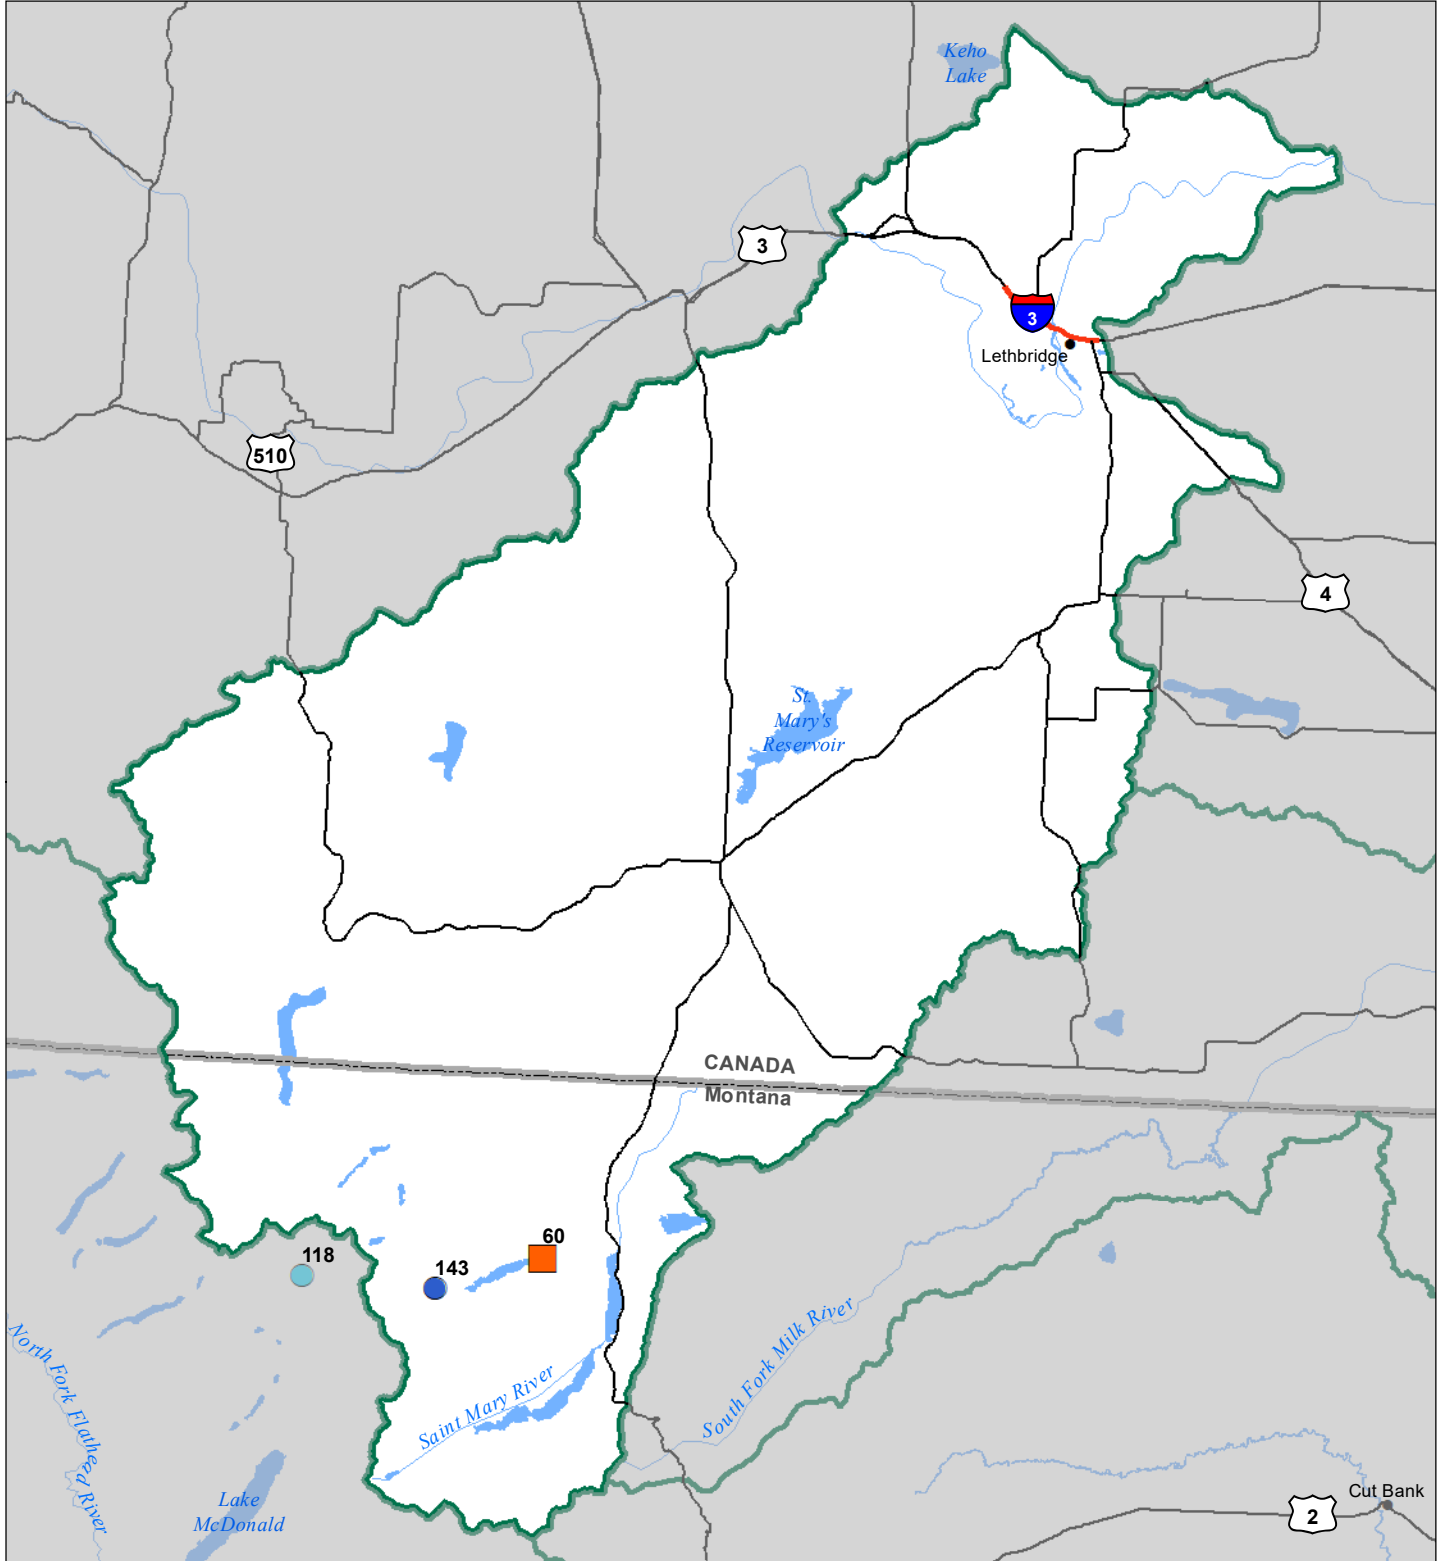

St Mary's River Basin Monthly Precipitation and Reservoir Levels Percentage of Normal January 1, 2023 (December 1, 2022 - January 1, 2023)

Precipitation Percent of Normal

SNOTEL

- > 150%
- 131 - 150%
- 111 - 130%
- 91 - 110%
- 71 - 90%
- 51 - 70%
- 1 - 50%