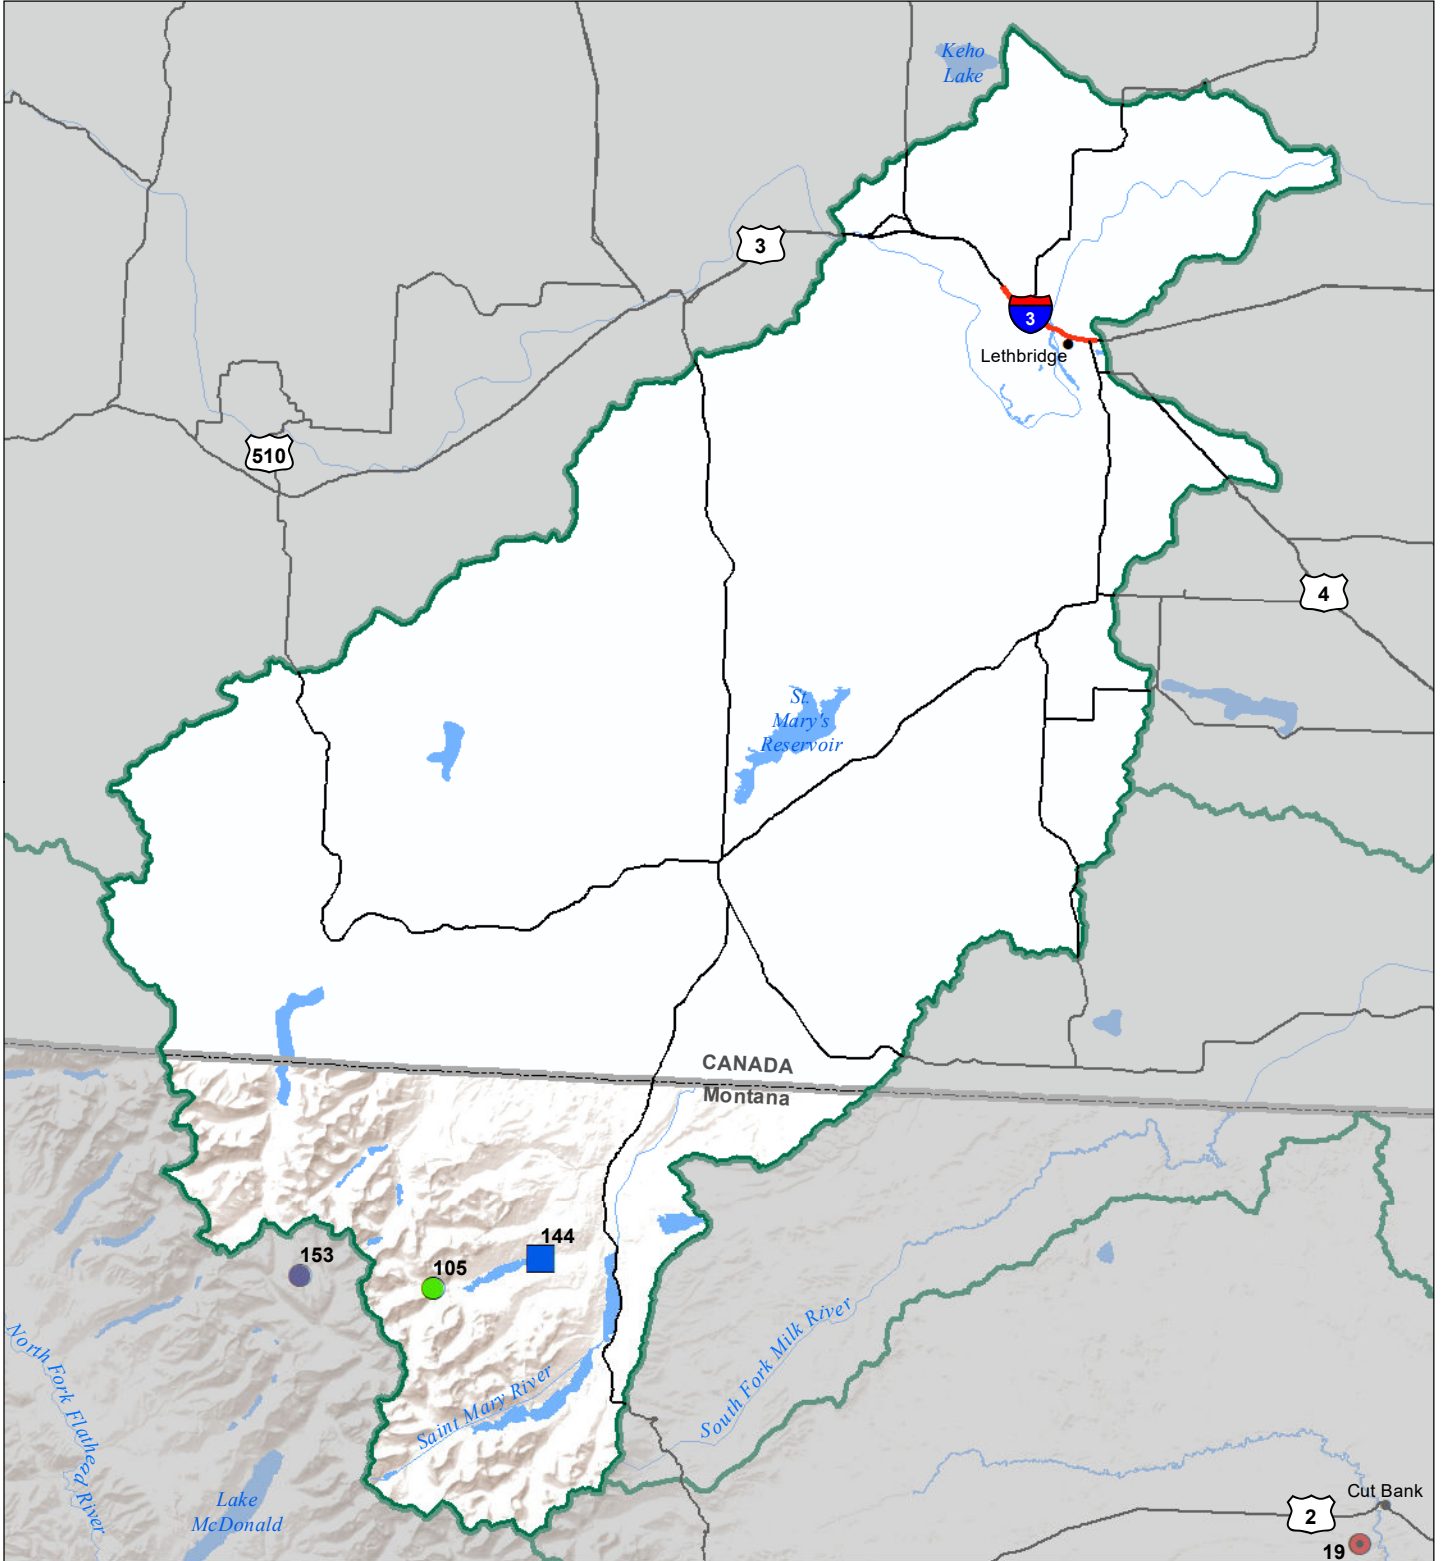

St Mary's River Basin

Monthly Precipitation and Reservoir Levels

Percentage of Normal

December 1, 2021 (November 1, 2021 - December 1, 2021)

Precipitation Percent of Normal

SNOTEL

- > 150%
- 131 - 150%
- 111 - 130%
- 91 - 110%
- 71 - 90%
- 51 - 70%
- 1 - 50%