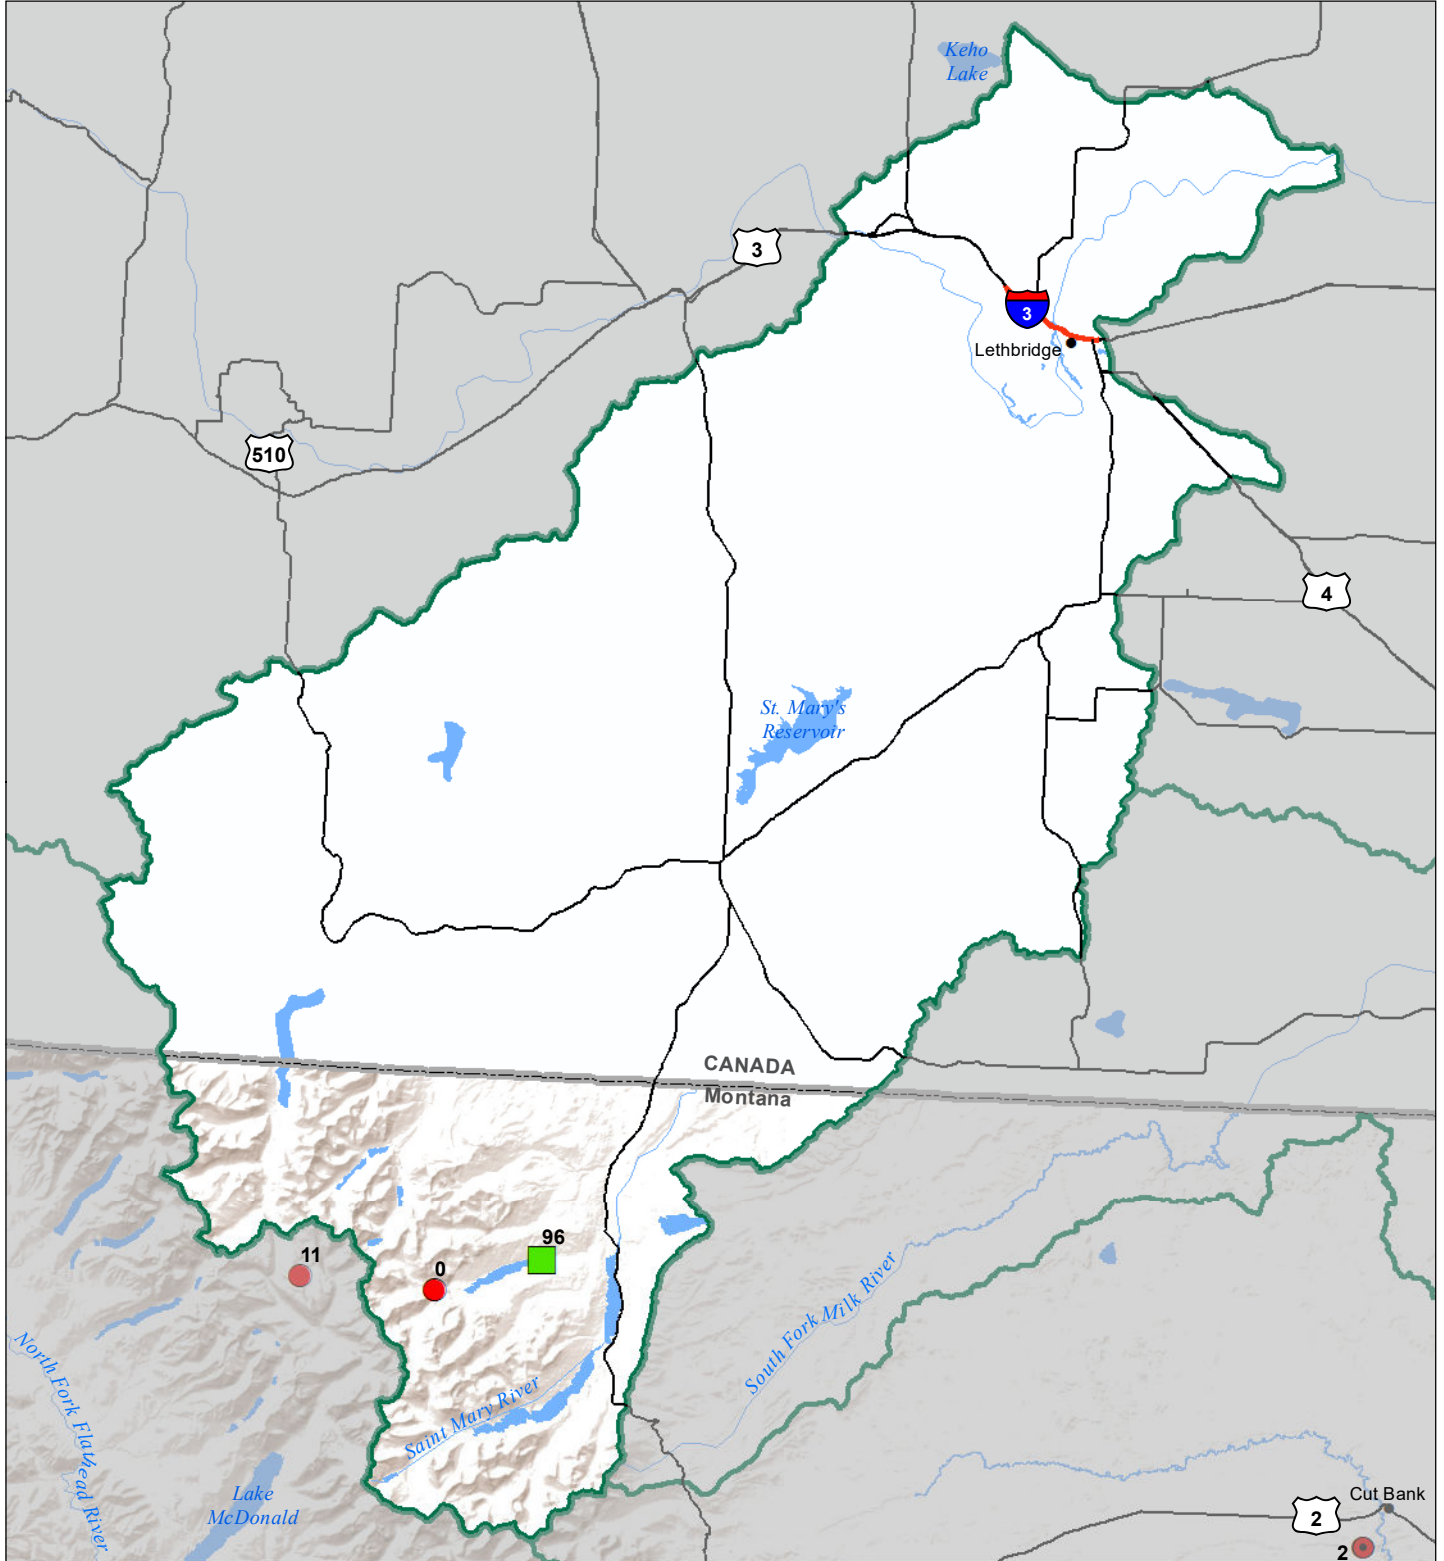

# St Mary's River Basin Monthly Precipitation and Reservoir Levels Percentage of Normal August 1, 2021 (July 1, 2021 - August 1, 2021)

### Precipitation Percent of Normal

#### SNOTEL

- > 150%
- 131 - 150%
- 111 - 130%
- 91 - 110%
- 71 - 90%
- 51 - 70%
- 1 - 50%