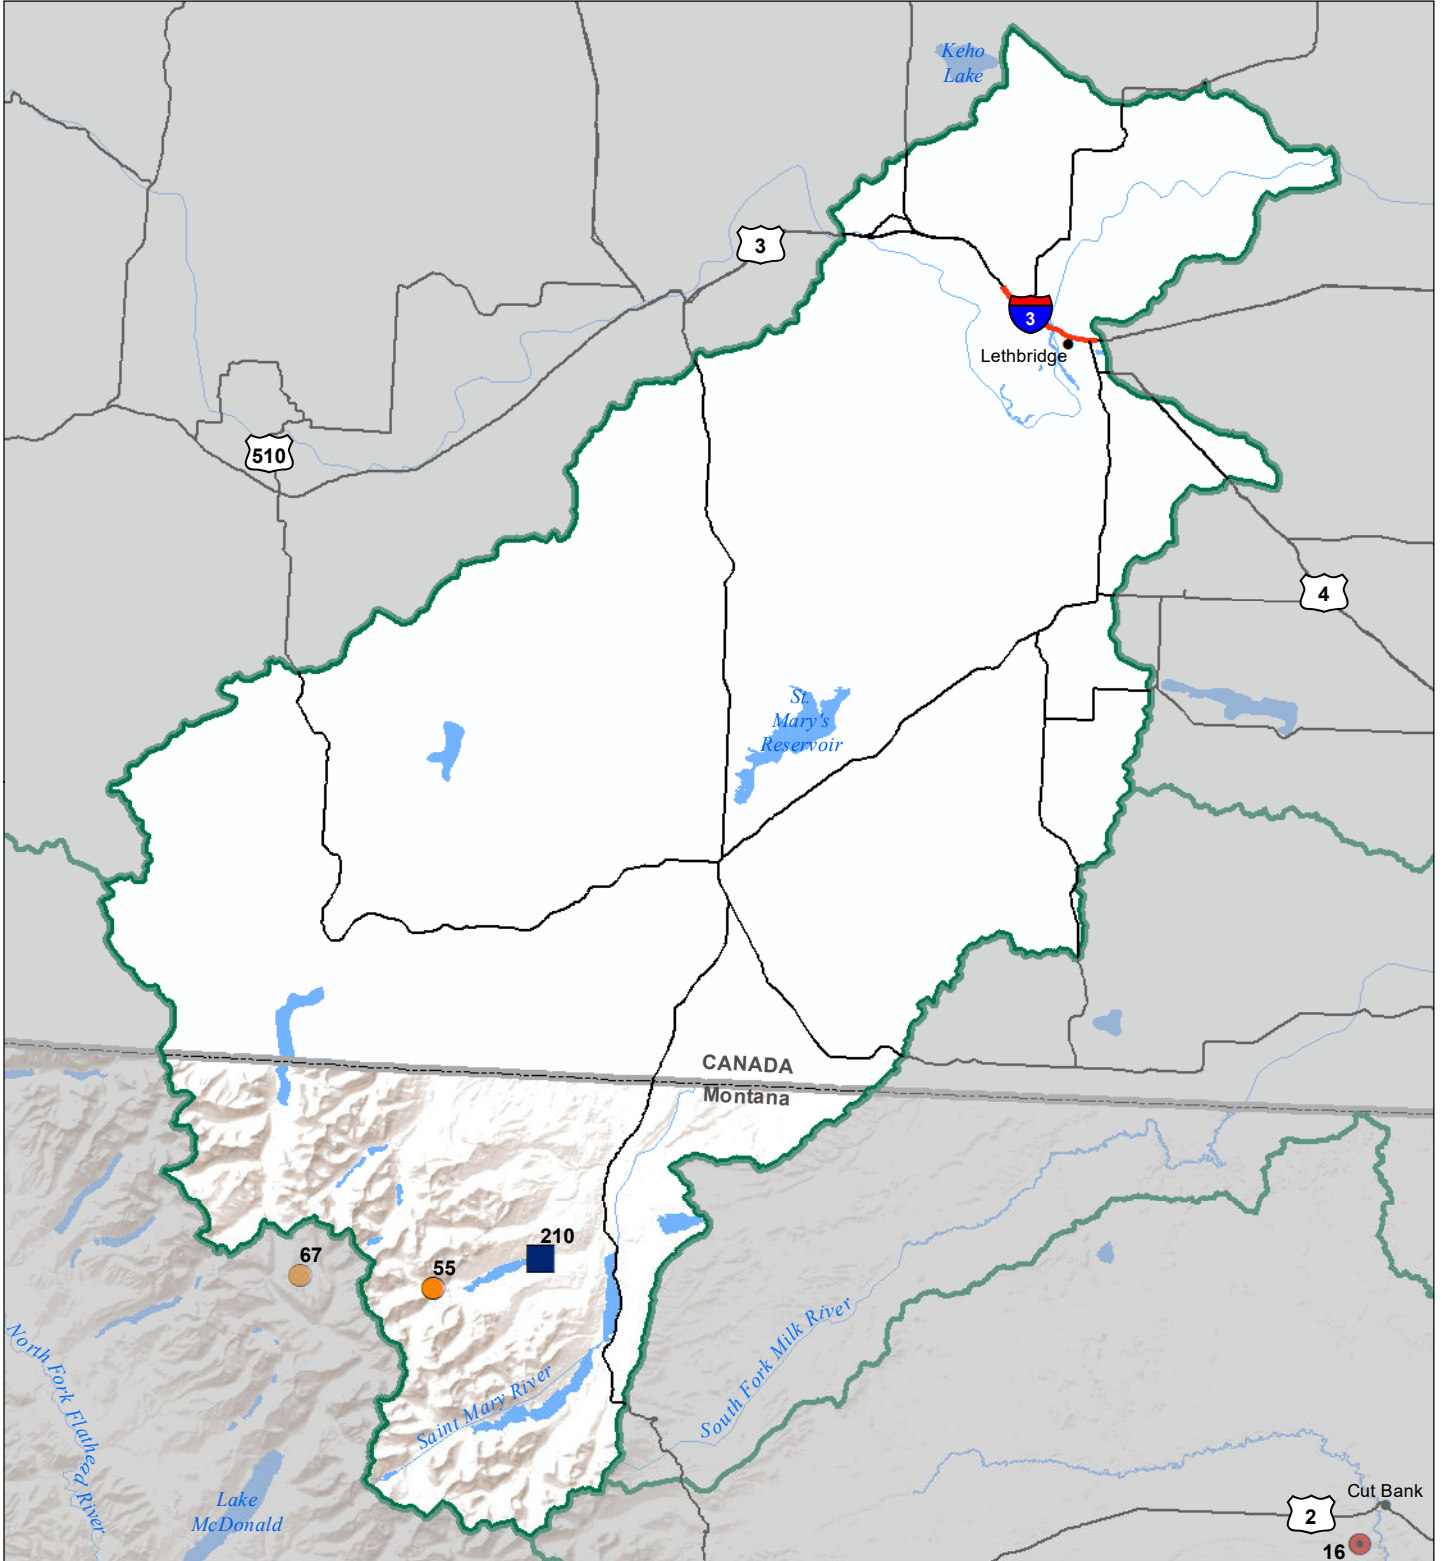

St Mary's River Basin Monthly Precipitation and Reservoir Levels Percentage of Normal April 1, 2021 (March 1, 2021 - April 1, 2021)

Precipitation Percent of Normal

SNOTEL		COOP/ACIS	
● > 150%	● 71 - 90%	● > 150%	● 71 - 90%
● 131 - 150%	● 51 - 70%	● 131 - 150%	● 51 - 70%
● 111 - 130%	● 1 - 50%	● 111 - 130%	● 1 - 50%
● 91 - 110%		● 91 - 110%	

Reservoirs Percent of Normal

■ > 150%
■ 131 - 150%
■ 111 - 130%
■ 91 - 110%
■ 71 - 90%
■ 51 - 70%
■ 1 - 50%