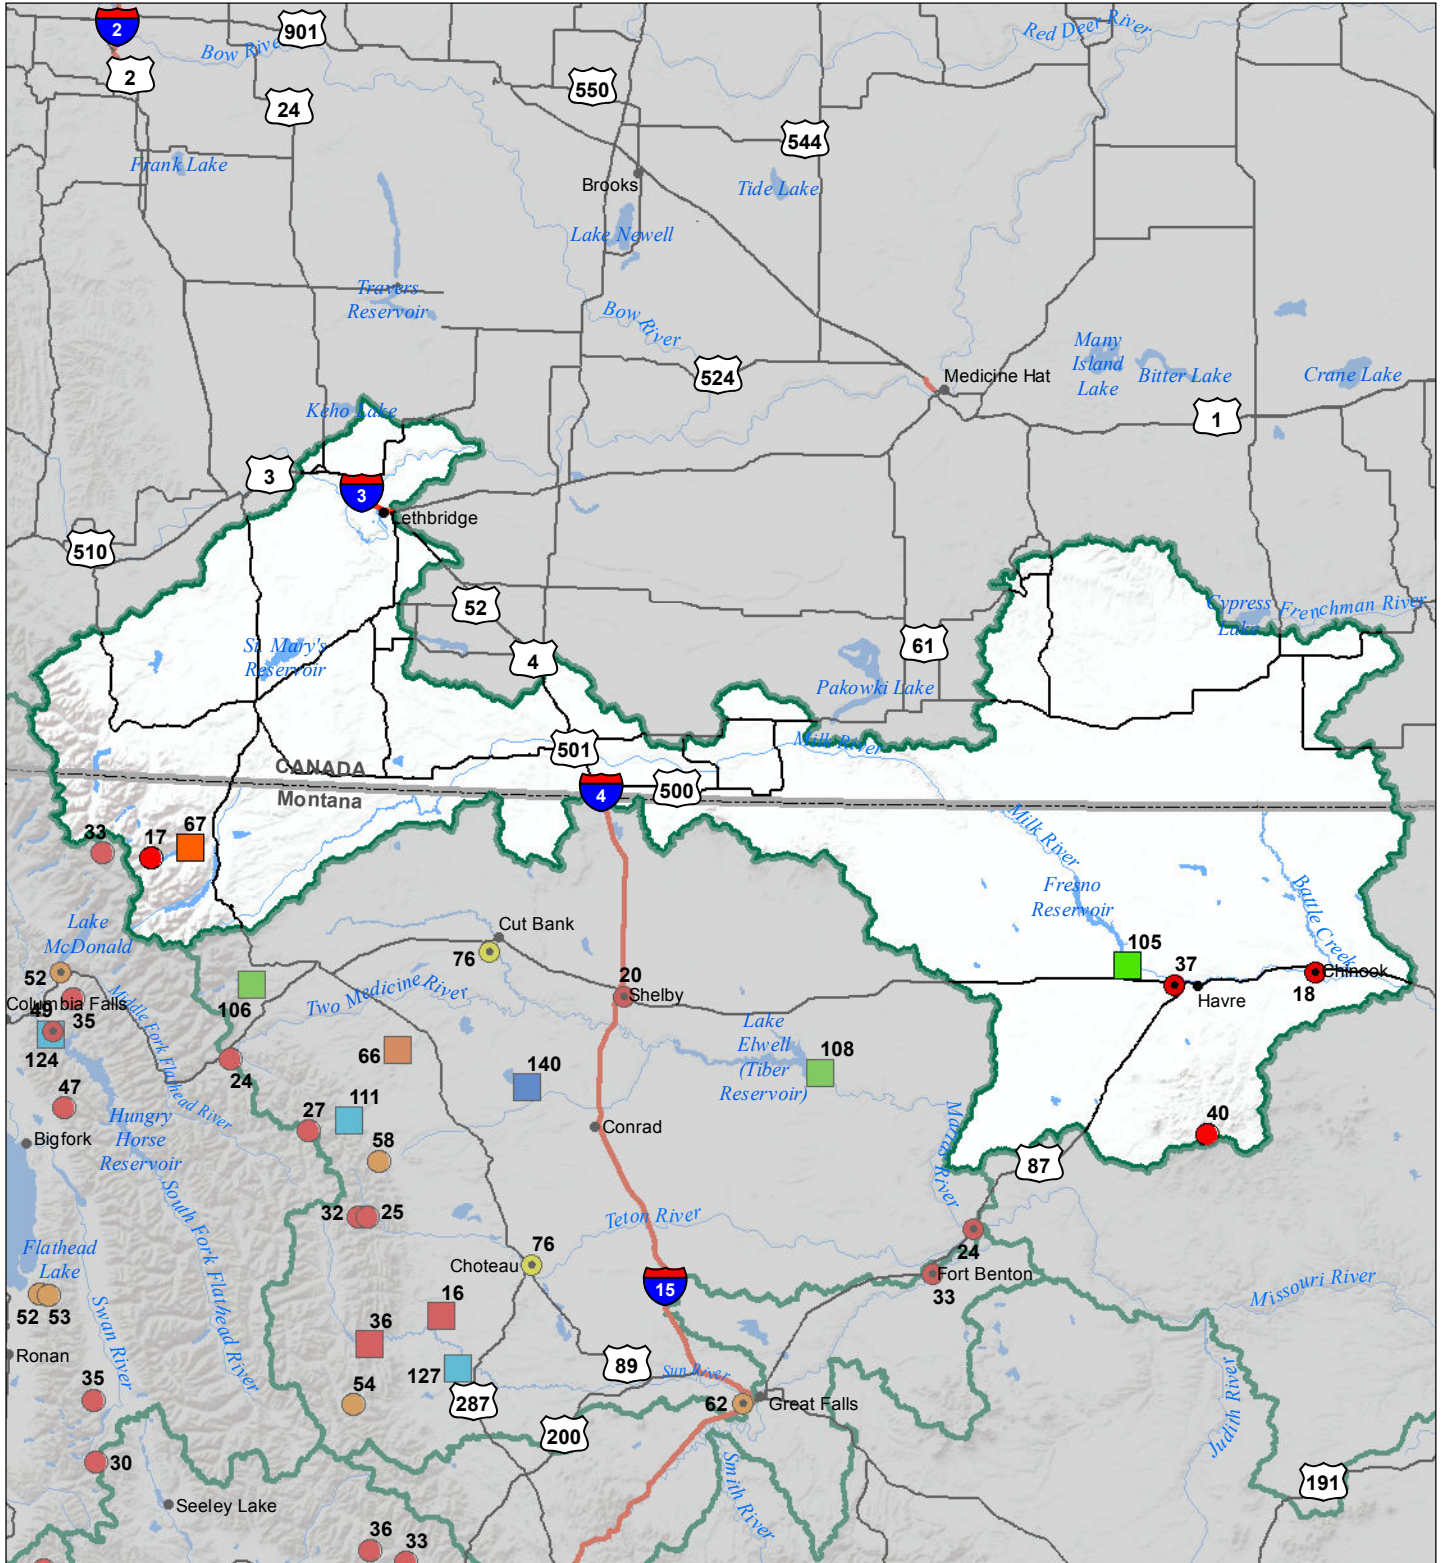

# St Mary's-Milk River Basin Monthly Precipitation and Reservoir Levels Percentage of Normal April 1, 2019 (March 1, 2019 - April 1, 2019)

## Precipitation Percent of Normal

### SNOTEL

- > 150%
- 131 - 150%
- 111 - 130%
- 91 - 110%
- 71 - 90%
- 51 - 70%
- 1 - 50%