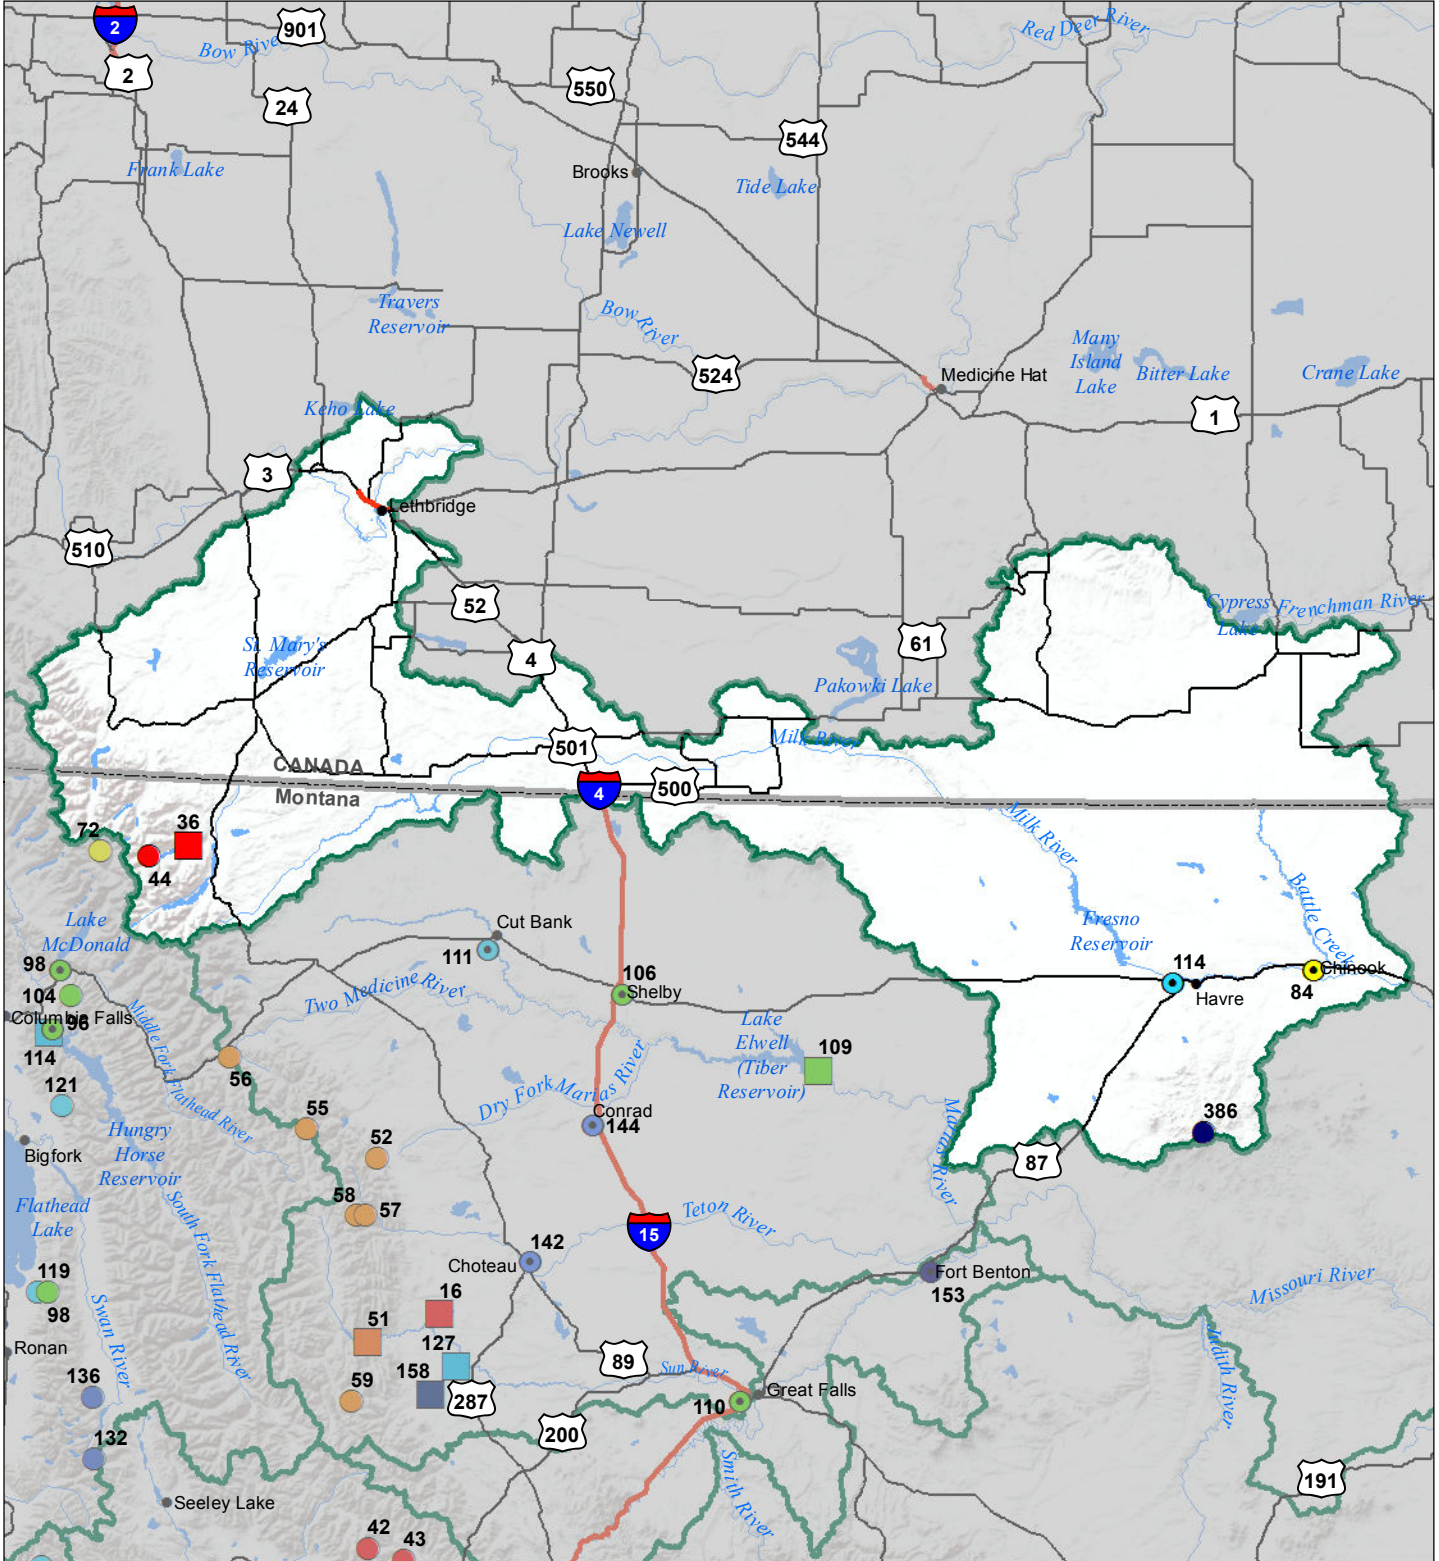

St Mary's-Milk River Basin Monthly Precipitation and Reservoir Levels Percentage of Normal December 1, 2018 (November 1, 2018 - December 1, 2018)

Precipitation Percent of Normal

SNOTEL

- > 150%
- 131 - 150%
- 111 - 130%
- 91 - 110%
- 71 - 90%
- 51 - 70%
- 1 - 50%

COOP/ACIS

- > 150%
- 131 - 150%
- 111 - 130%
- 91 - 110%
- 71 - 90%
- 51 - 70%
- 1 - 50%

Reservoirs Percent of Normal

- > 150%
- 131 - 150%
- 111 - 130%
- 91 - 110%
- 71 - 90%
- 51 - 70%
- 1 - 50%