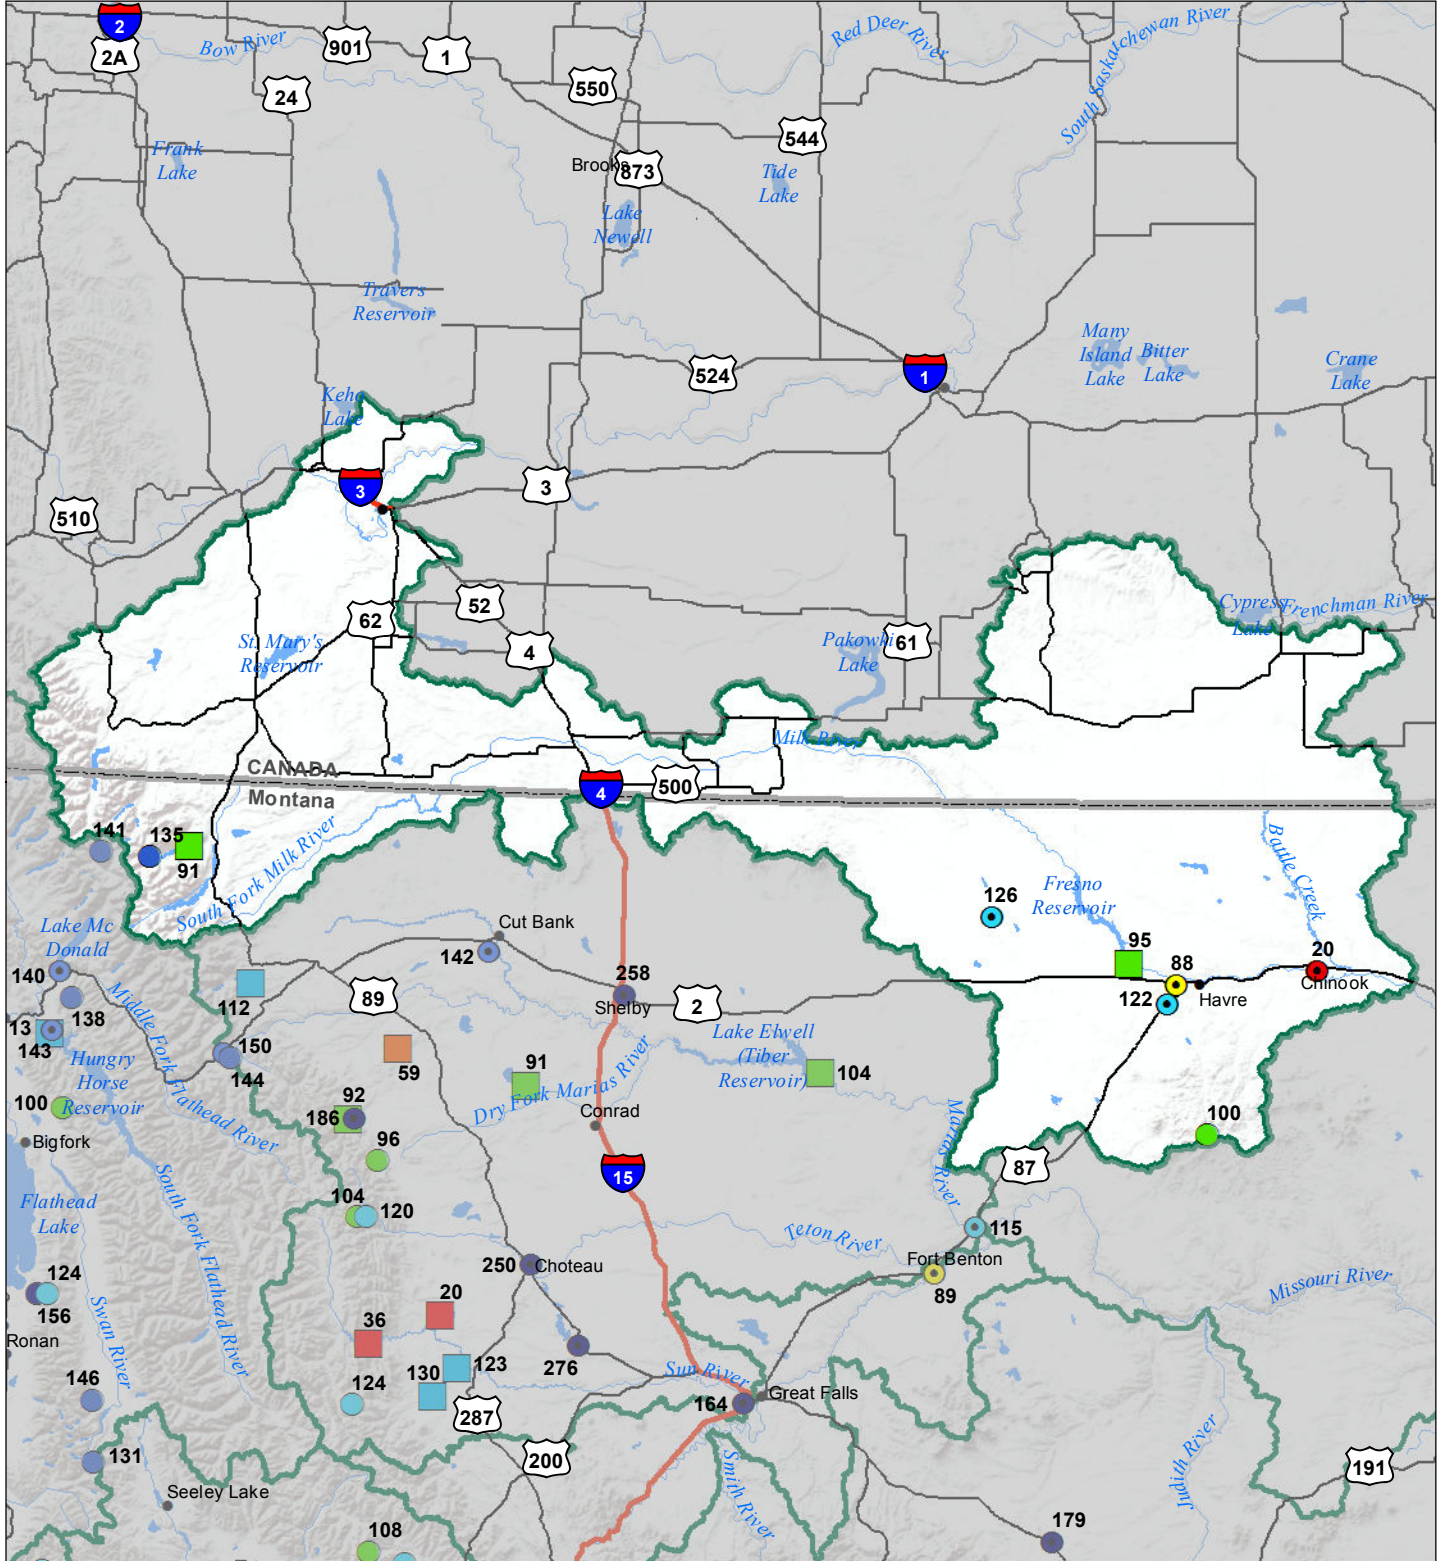

# St Mary's-Milk River Basin

## Monthly Precipitation and Reservoir Levels

### Percentage of Normal

December 1, 2017 (November 1, 2017 - December 1, 2017)