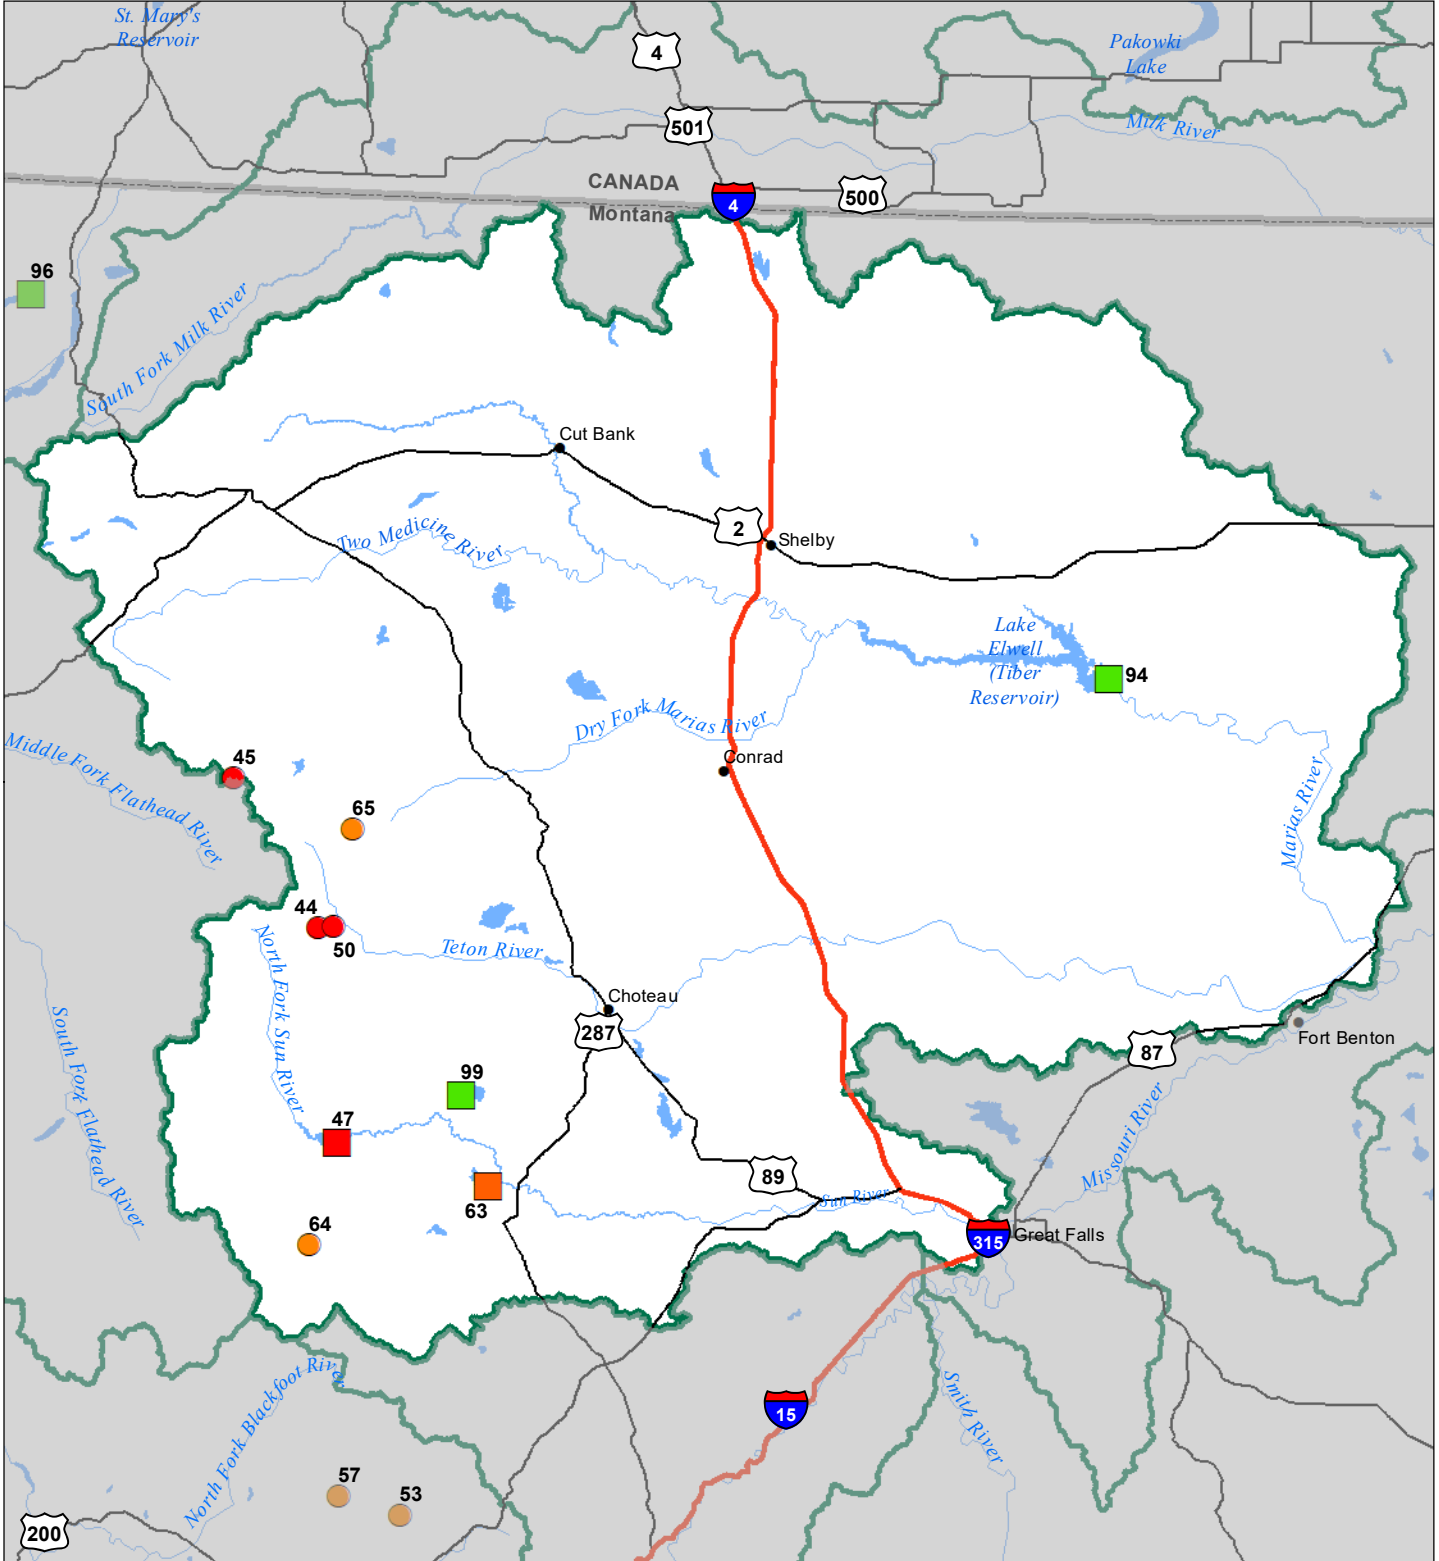

Sun-Teton-Marias River Basin

Monthly Precipitation and Reservoir Levels

Percentage of Normal

November 1, 2023 (October 1, 2023 - November 1, 2023)

Precipitation Percent of Normal

SNOTEL

- > 150%
- 131 - 150%
- 111 - 130%
- 91 - 110%
- 71 - 90%
- 51 - 70%
- 1 - 50%

COOP/ACIS

- > 150%
- 131 - 150%
- 111 - 130%
- 91 - 110%
- 71 - 90%
- 51 - 70%
- 1 - 50%

Reservoirs Percent of Normal

- > 150%
- 131 - 150%
- 111 - 130%
- 91 - 110%
- 71 - 90%
- 51 - 70%
- 1 - 50%