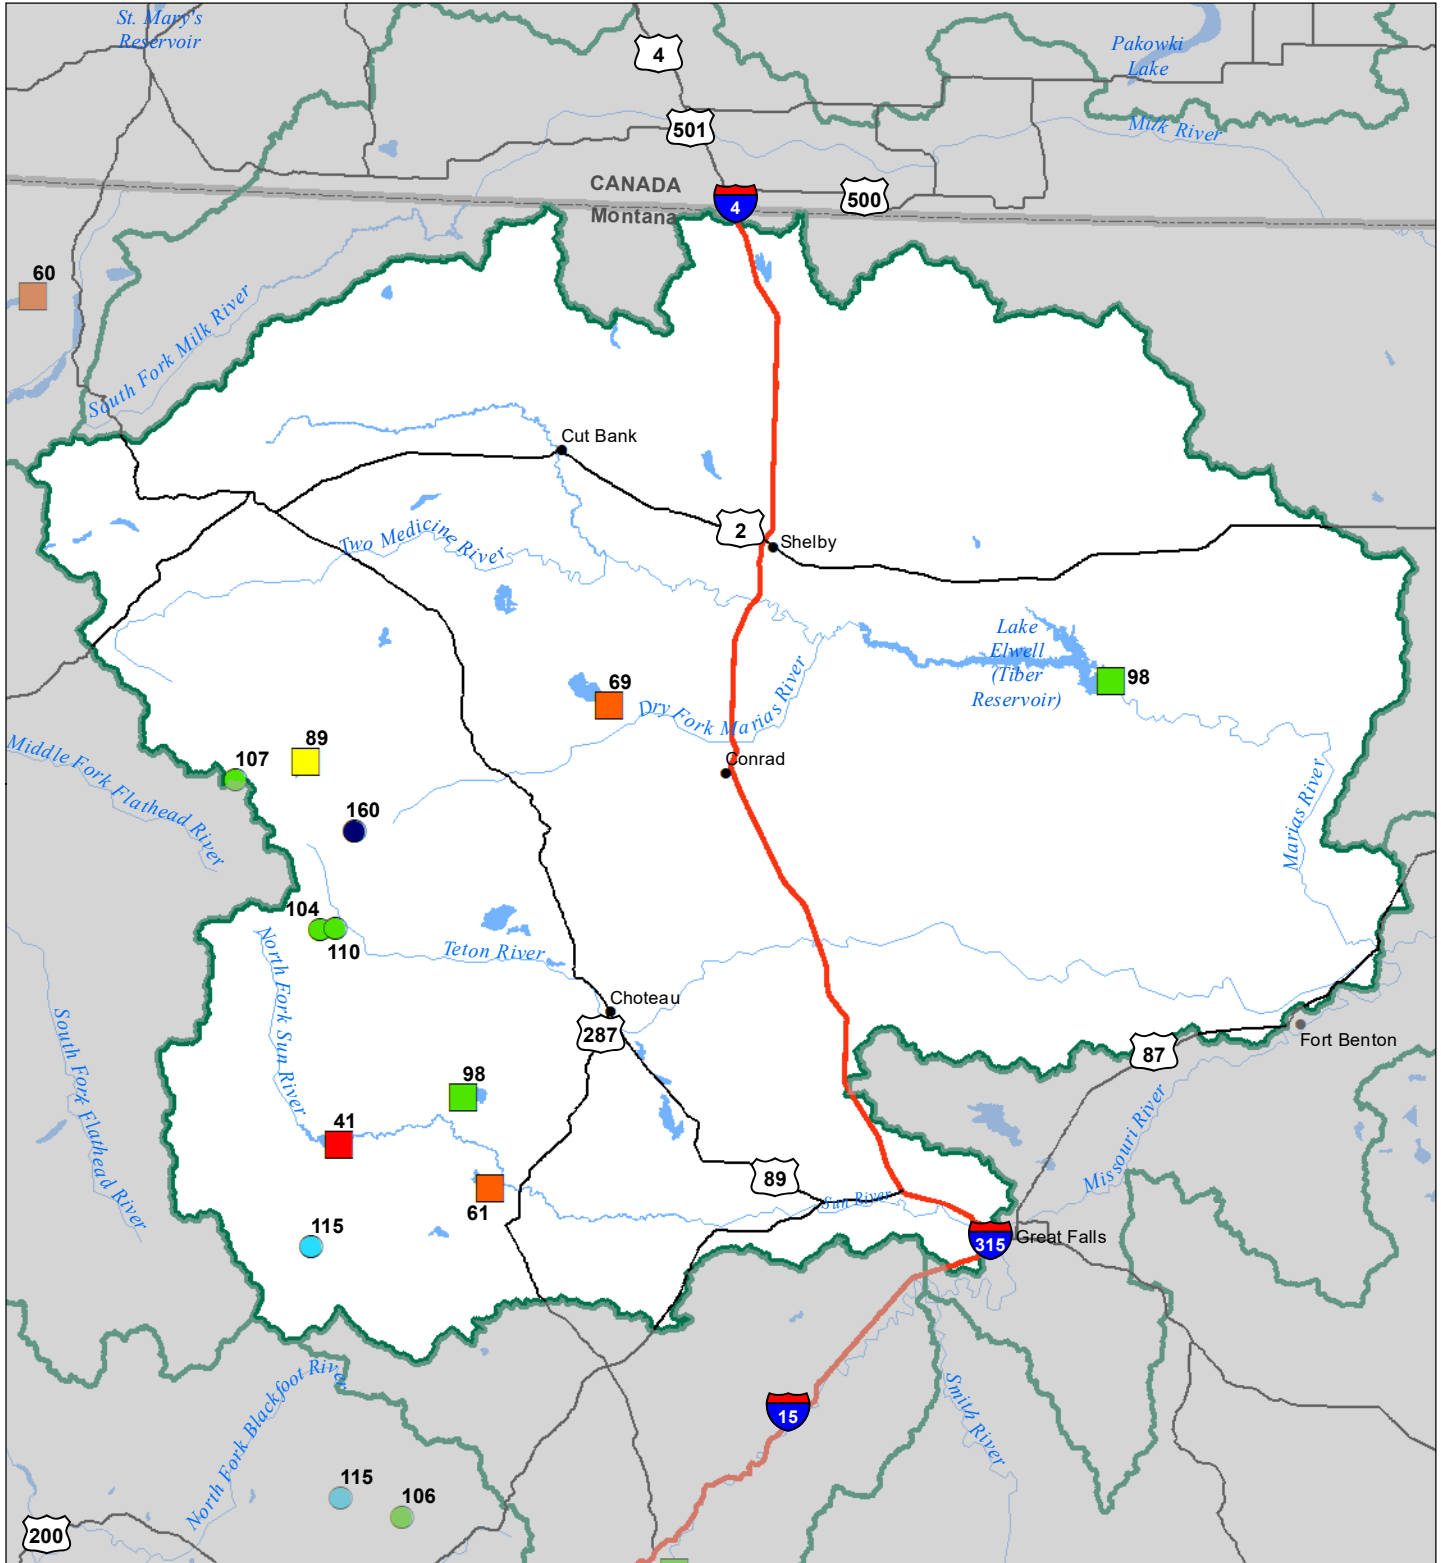

Sun-Teton-Marias River Basin

Monthly Precipitation and Reservoir Levels

Percentage of Normal

January 1, 2023 (December 1, 2022 - January 1, 2023)

Precipitation Percent of Normal

SNOTEL

- > 150%
- 131 - 150%
- 111 - 130%
- 91 - 110%
- 71 - 90%
- 51 - 70%
- 1 - 50%

COOP/ACIS

- > 150%
- 131 - 150%
- 111 - 130%
- 91 - 110%
- 71 - 90%
- 51 - 70%
- 1 - 50%

Reservoirs Percent of Normal

- > 150%
- 131 - 150%
- 111 - 130%
- 91 - 110%
- 71 - 90%
- 51 - 70%
- 1 - 50%