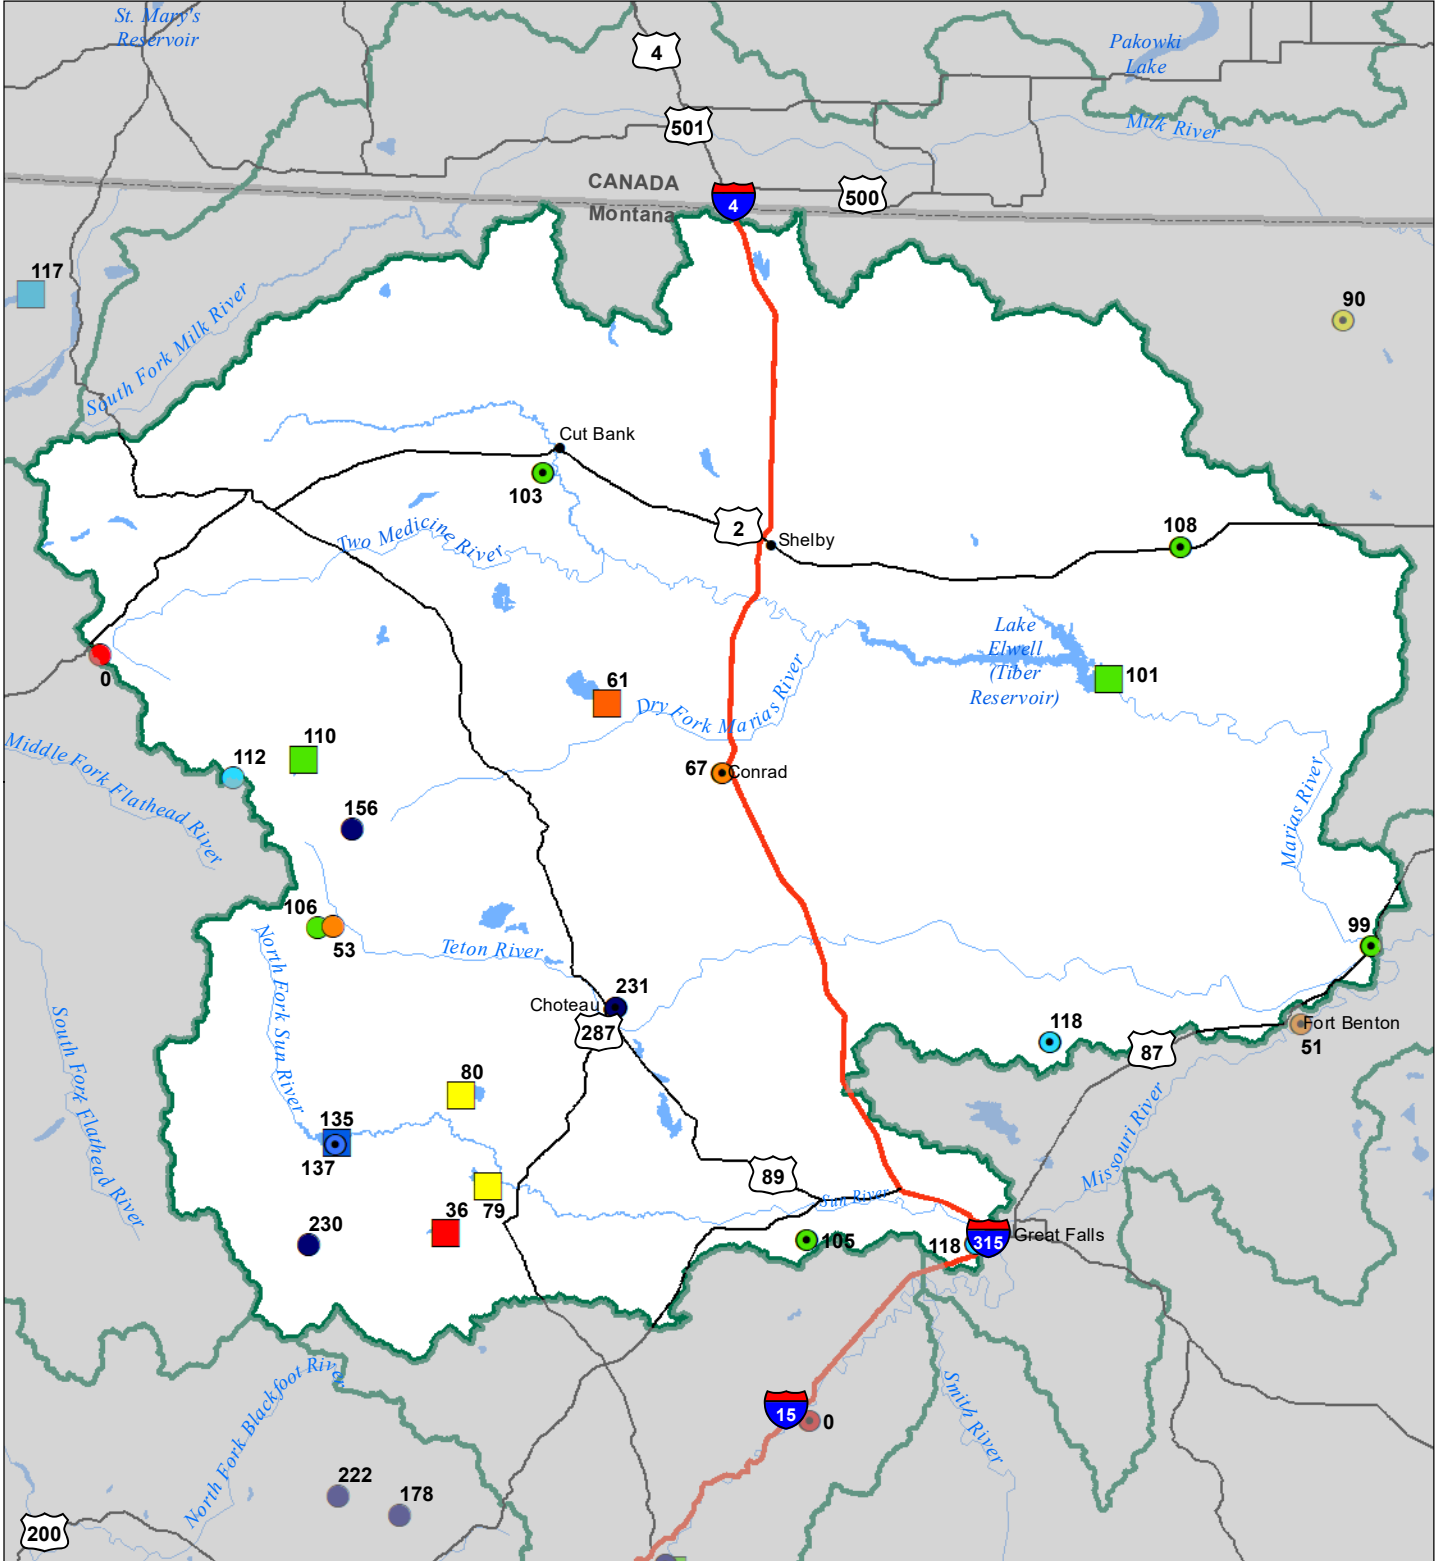

Sun-Teton-Marias River Basin

Monthly Precipitation and Reservoir Levels

Percentage of Normal

August 1, 2022 (July 1, 2022 - August 1, 2022)