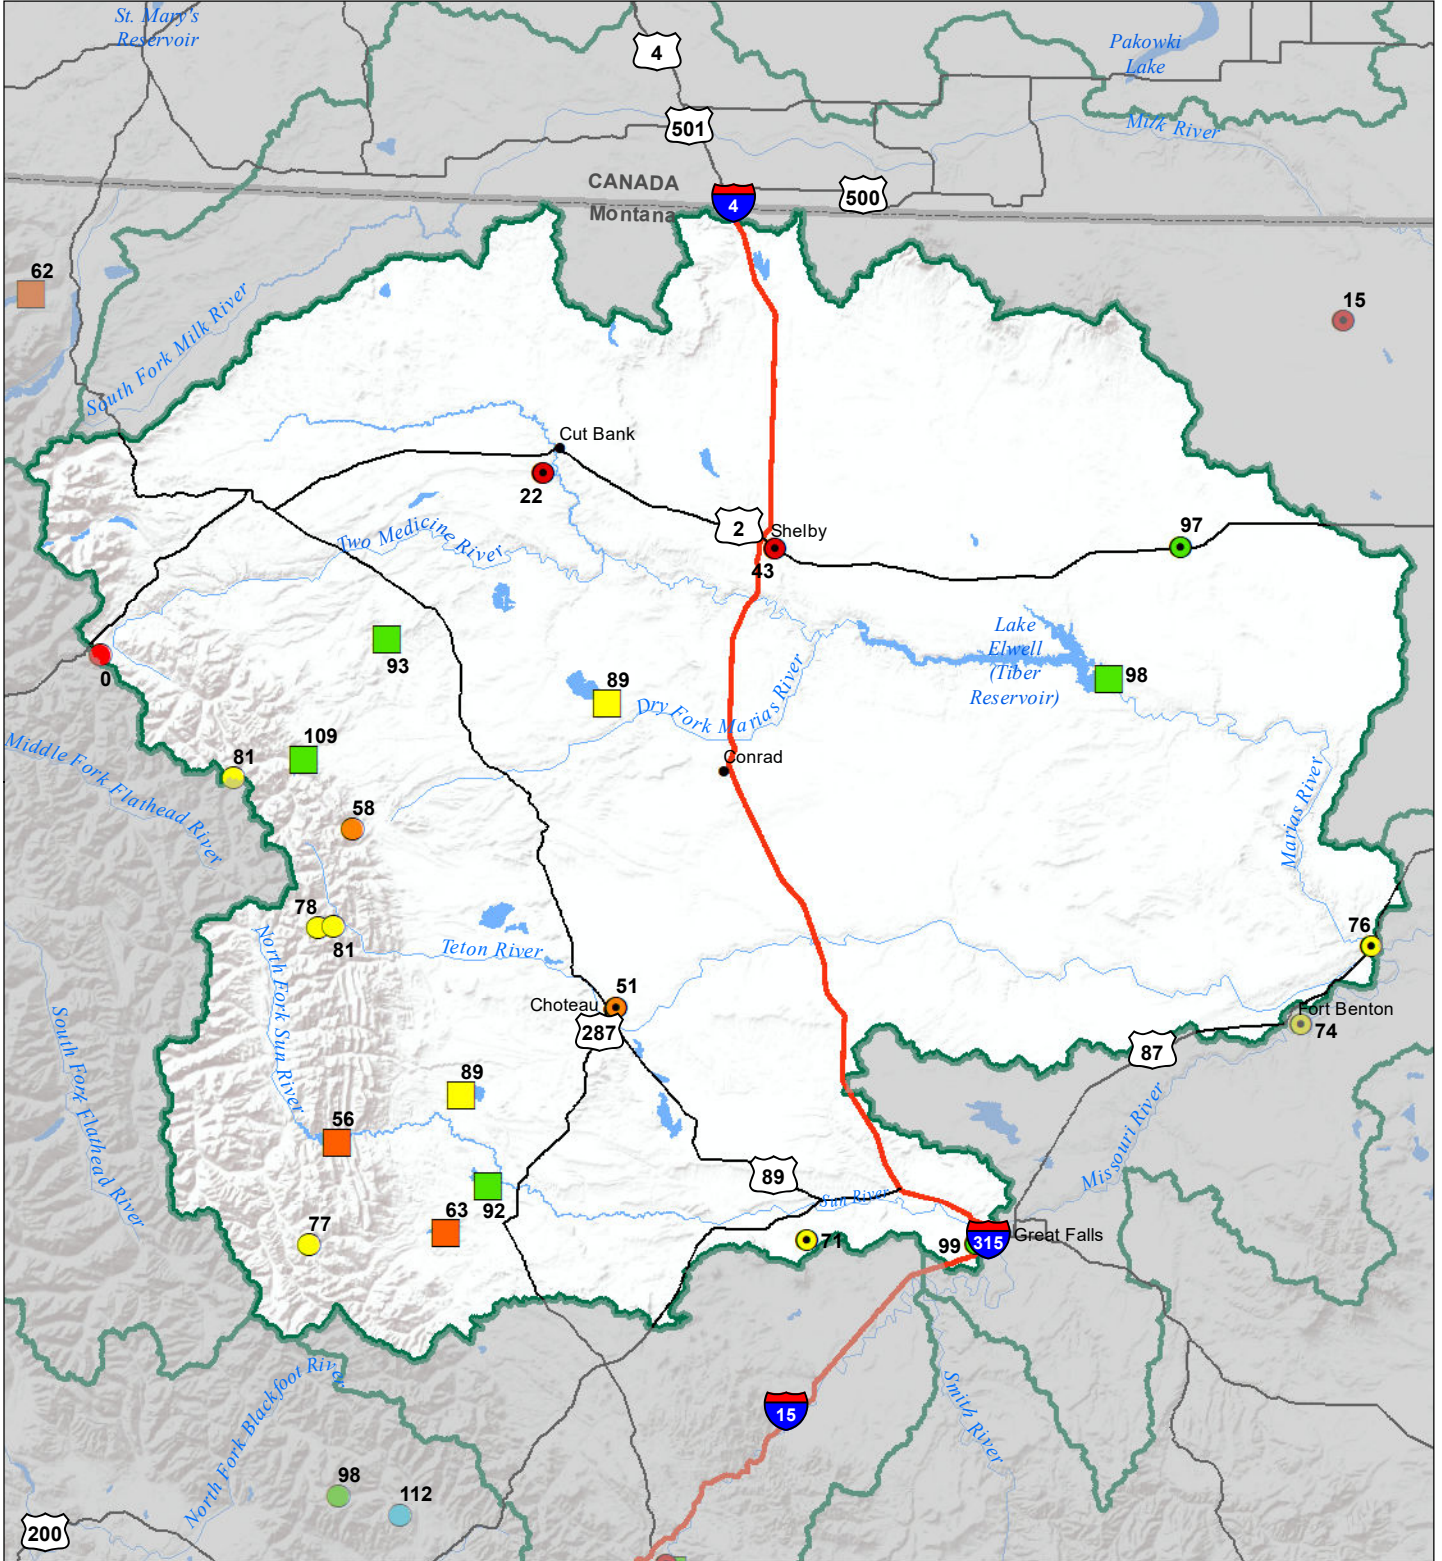

Sun-Teton-Marias River Basin Monthly Precipitation and Reservoir Levels Percentage of Normal May 1, 2022 (April 1, 2022 - May 1, 2022)

Precipitation Percent of Normal

SNOTEL

- > 150%
- 131 - 150%
- 111 - 130%
- 91 - 110%
- 71 - 90%
- 51 - 70%
- 1 - 50%

COOP/ACIS

- > 150%
- 131 - 150%
- 111 - 130%
- 91 - 110%
- 71 - 90%
- 51 - 70%
- 1 - 50%

Reservoirs Percent of Normal

- > 150%
- 131 - 150%
- 111 - 130%
- 91 - 110%
- 71 - 90%
- 51 - 70%
- 1 - 50%