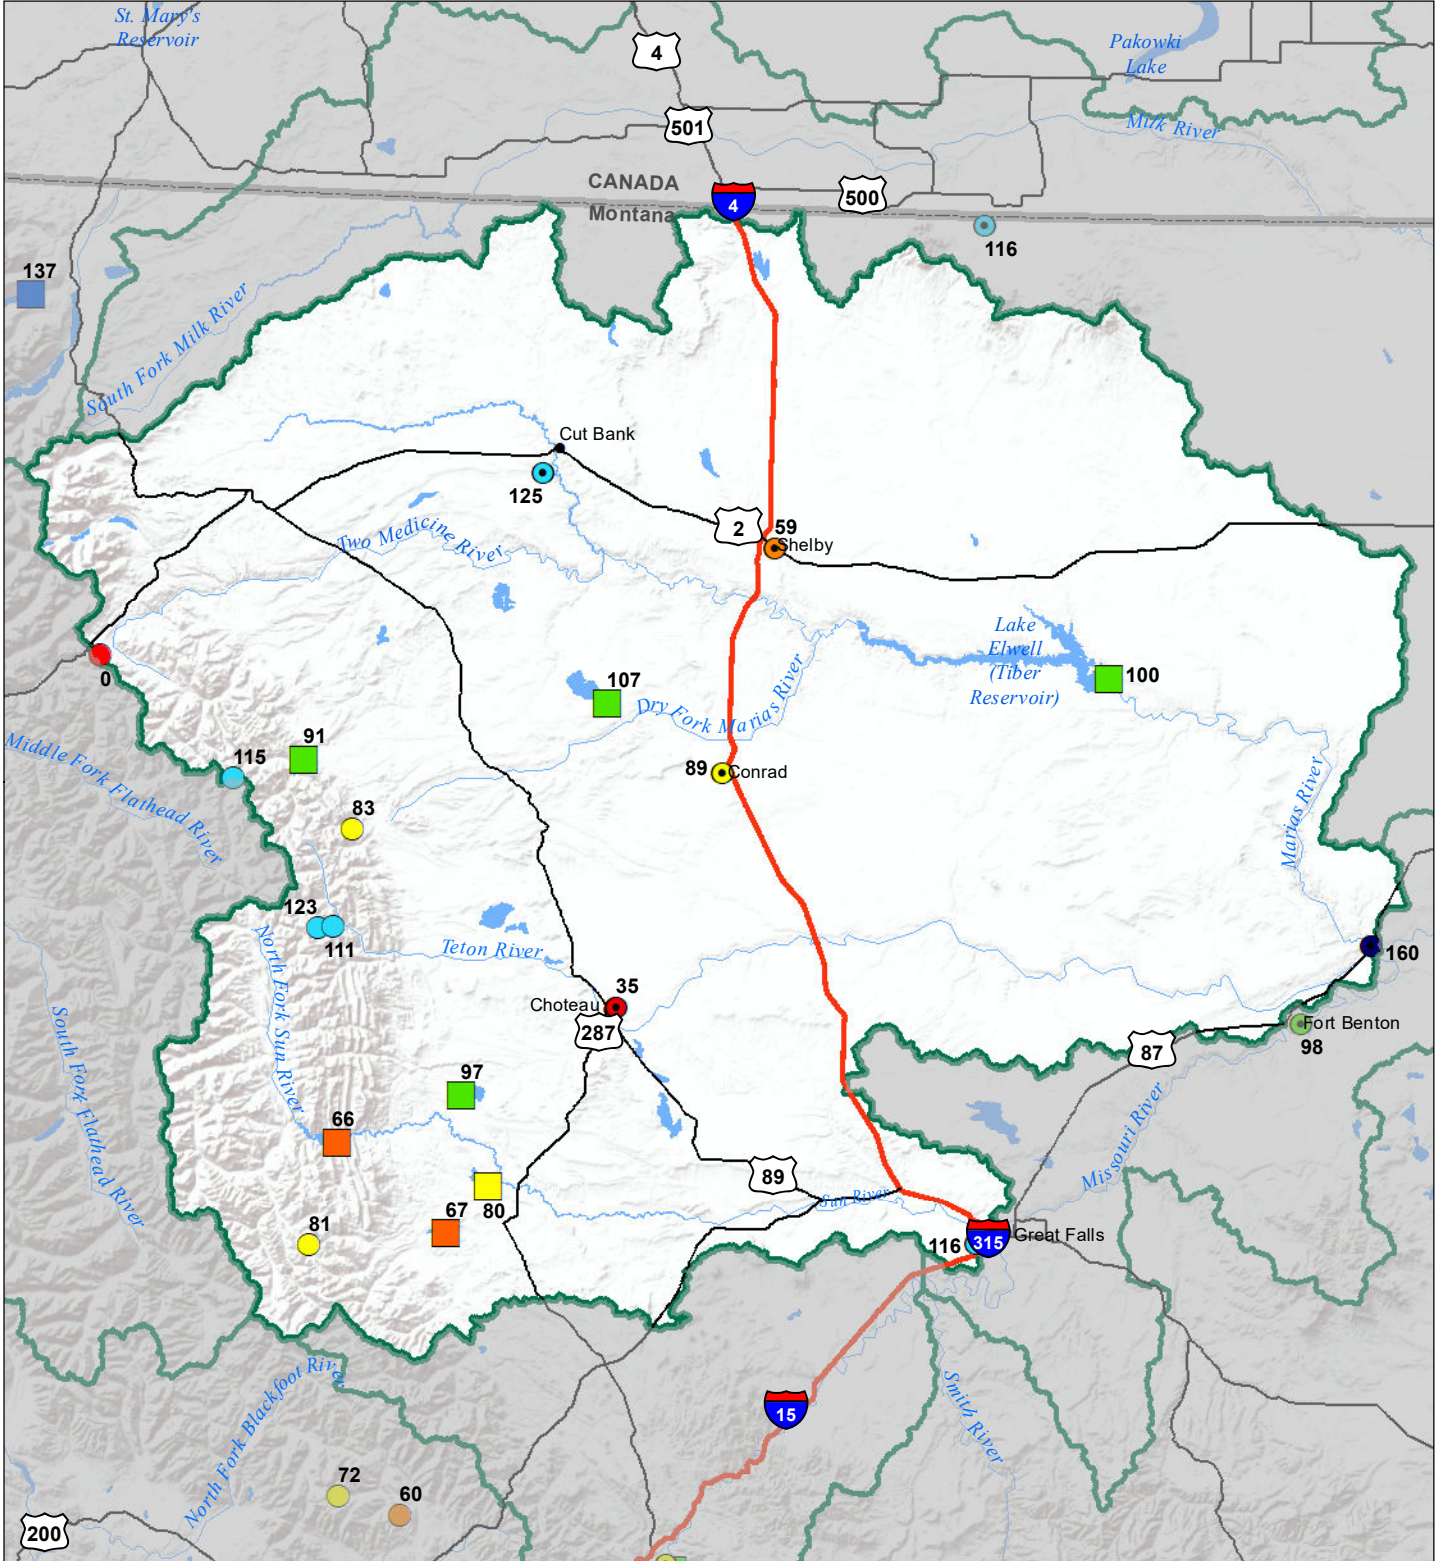

Sun-Teton-Marias River Basin Monthly Precipitation and Reservoir Levels Percentage of Normal April 1, 2022 (March 1, 2022 - April 1, 2022)

Precipitation Percent of Normal

SNOTEL

- > 150%
- 131 - 150%
- 111 - 130%
- 91 - 110%
- 71 - 90%
- 51 - 70%
- 1 - 50%

COOP/ACIS

- > 150%
- 131 - 150%
- 111 - 130%
- 91 - 110%
- 71 - 90%
- 51 - 70%
- 1 - 50%

Reservoirs Percent of Normal

- > 150%
- 131 - 150%
- 111 - 130%
- 91 - 110%
- 71 - 90%
- 51 - 70%
- 1 - 50%