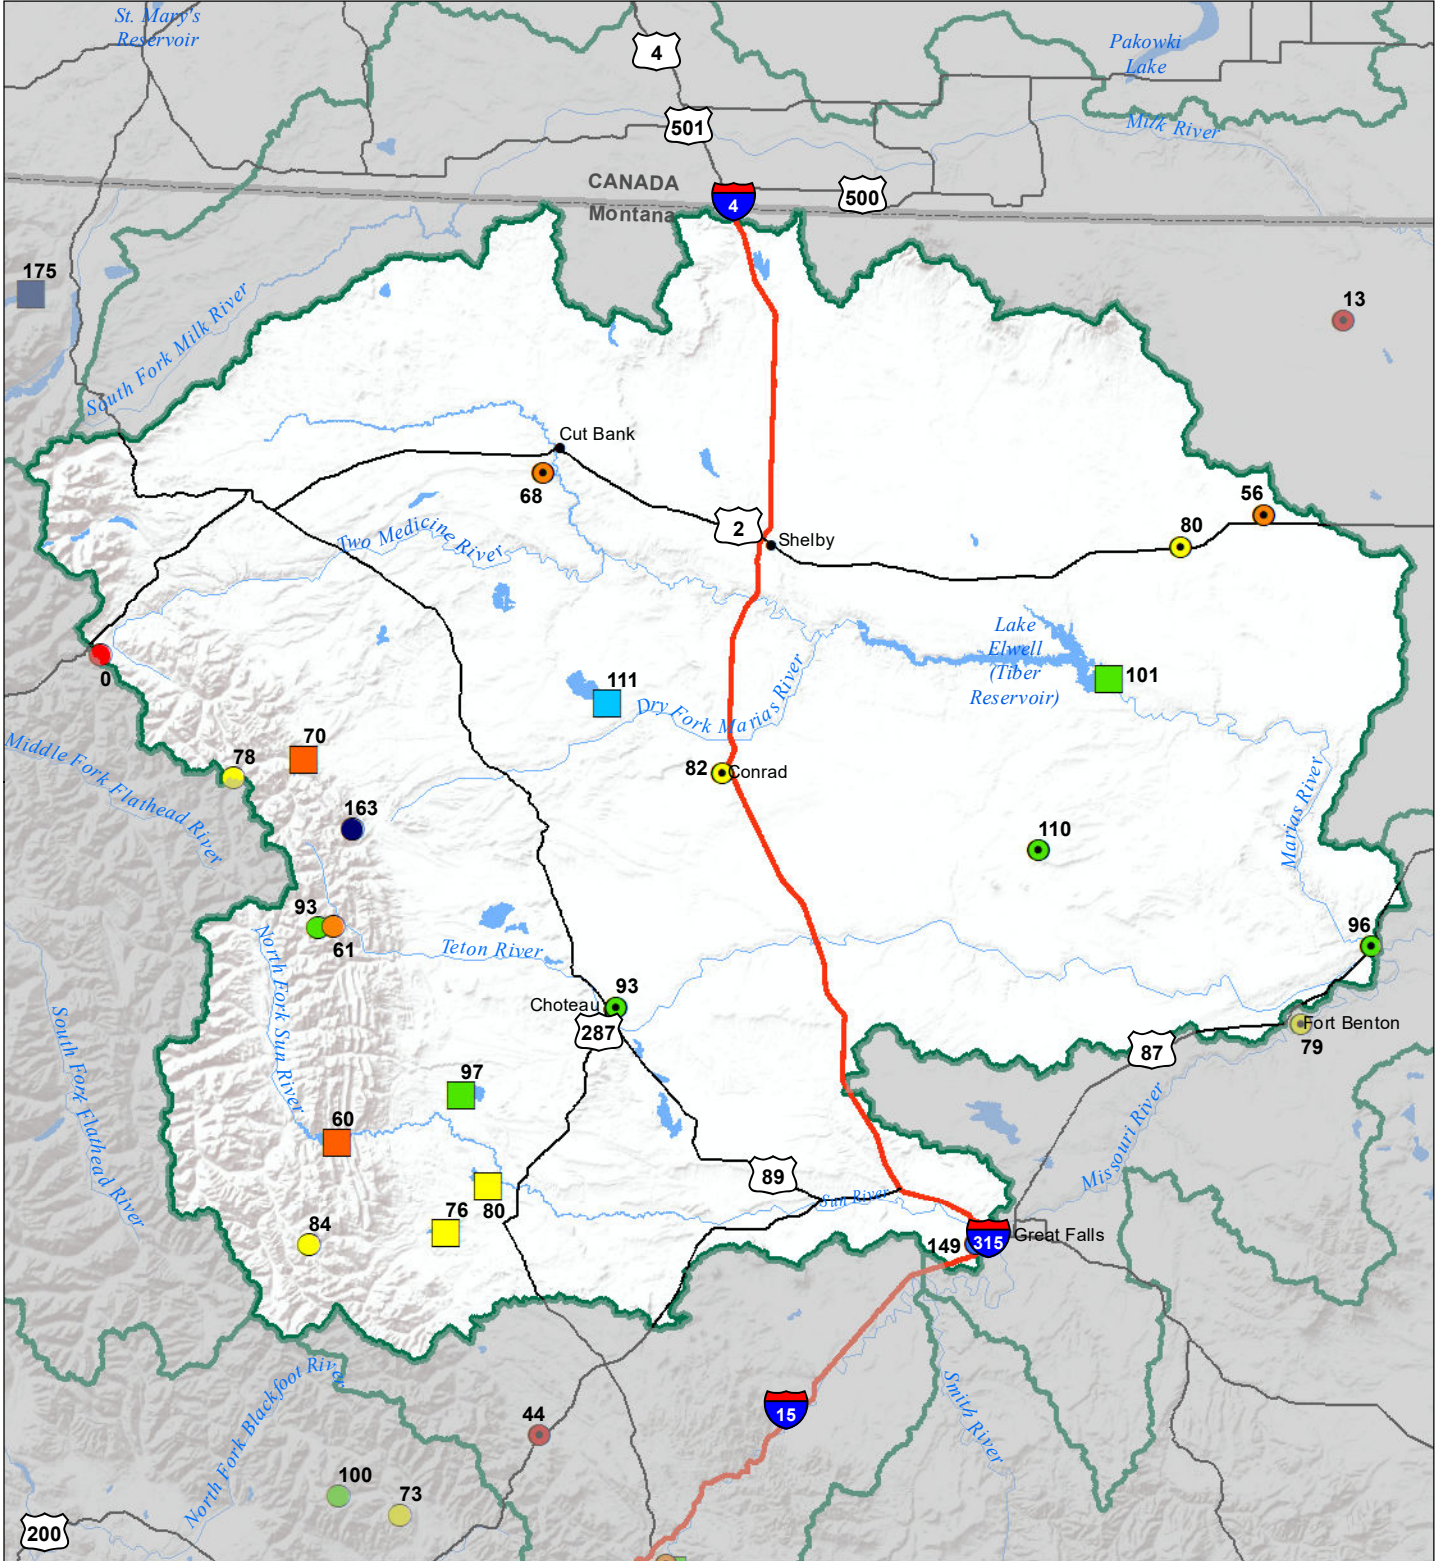

Sun-Teton-Marias River Basin

Monthly Precipitation and Reservoir Levels

Percentage of Normal

February 1, 2022 (January 1, 2022 - February 1, 2022)

Precipitation Percent of Normal

SNOTEL

- > 150%
- 131 - 150%
- 111 - 130%
- 91 - 110%
- 71 - 90%
- 51 - 70%
- 1 - 50%

COOP/ACIS

- > 150%
- 131 - 150%
- 111 - 130%
- 91 - 110%
- 71 - 90%
- 51 - 70%
- 1 - 50%

Reservoirs Percent of Normal

- > 150%
- 131 - 150%
- 111 - 130%
- 91 - 110%
- 71 - 90%
- 51 - 70%
- 1 - 50%