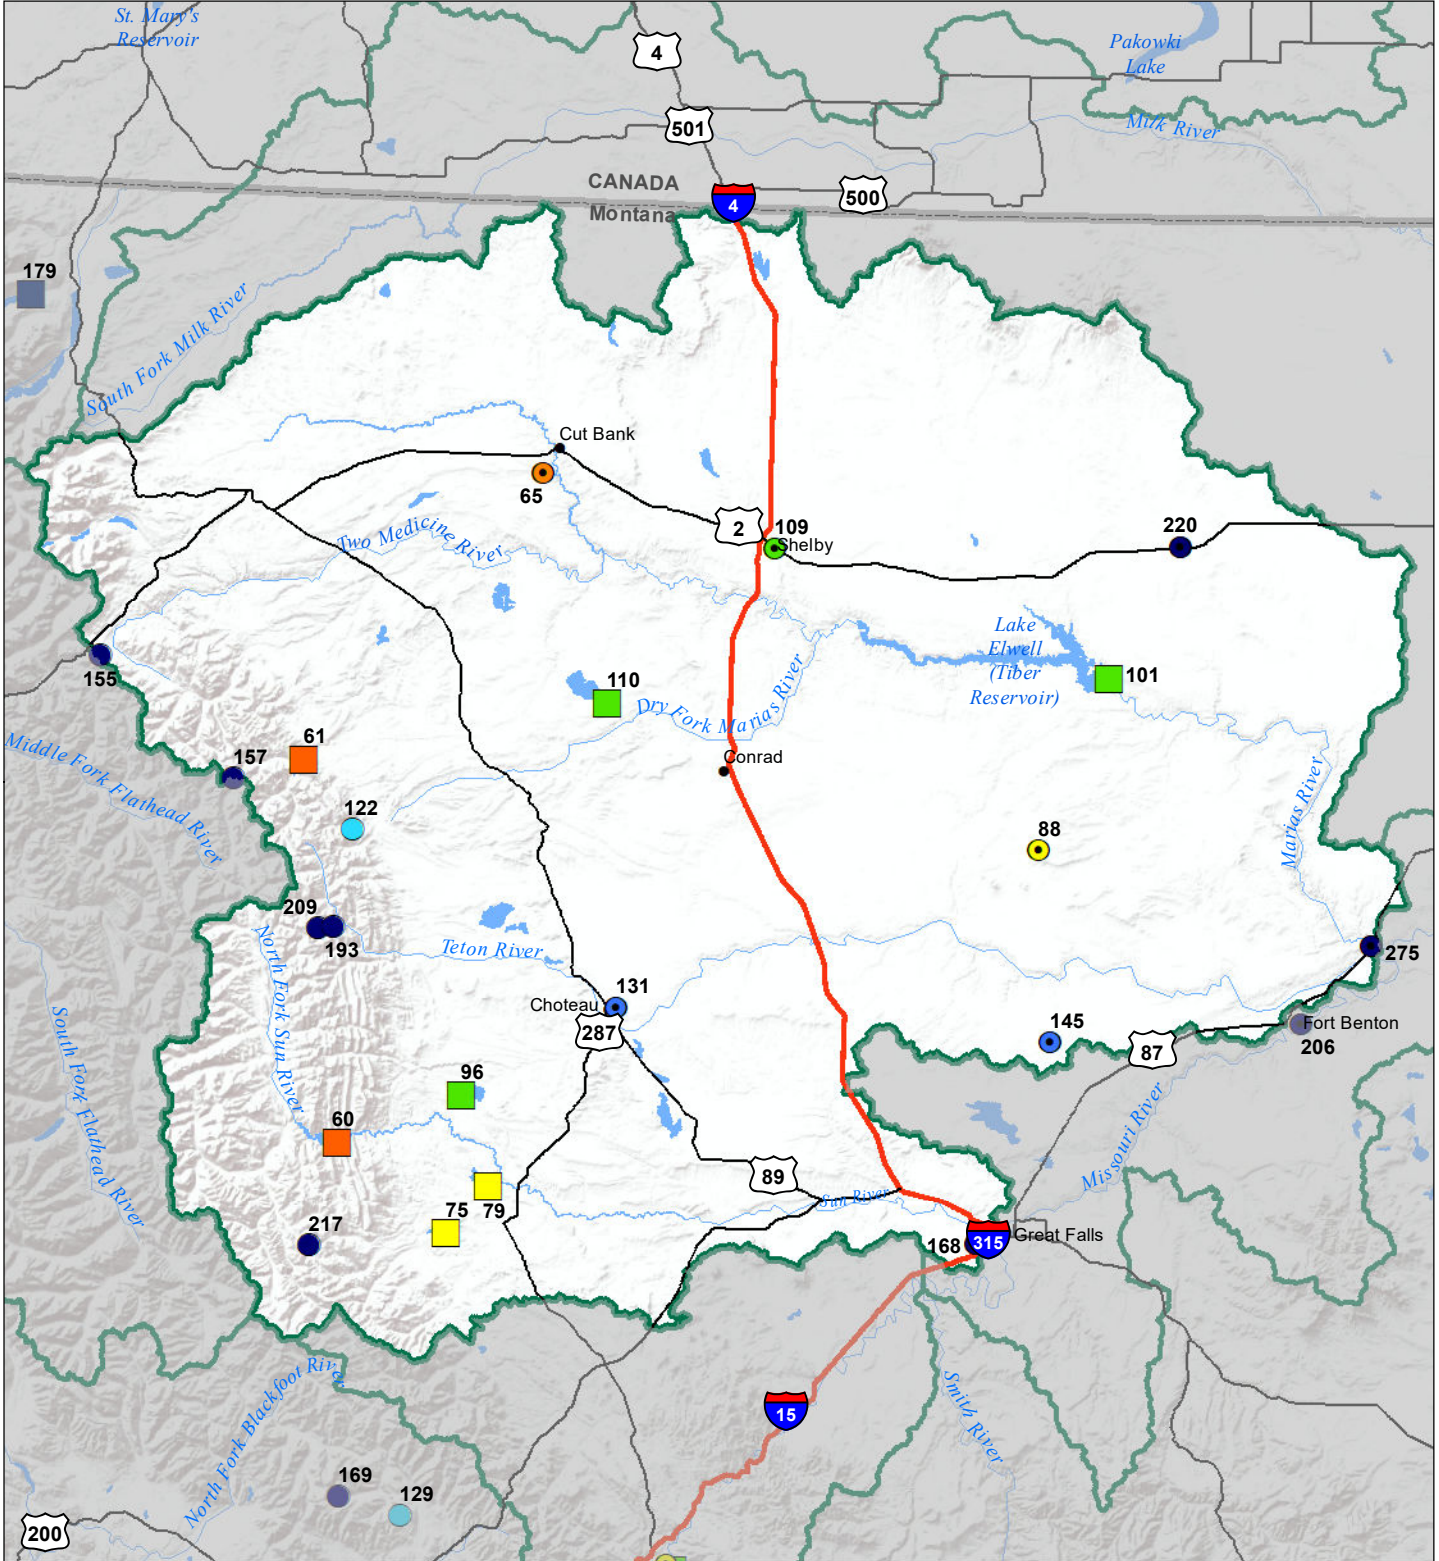

Sun-Teton-Marias River Basin

Monthly Precipitation and Reservoir Levels

Percentage of Normal

January 1, 2022 (December 1, 2021 - January 1, 2022)

Precipitation Percent of Normal

SNOTEL

- > 150%
- 131 - 150%
- 111 - 130%
- 91 - 110%
- 71 - 90%
- 51 - 70%
- 1 - 50%

COOP/ACIS

- > 150%
- 131 - 150%
- 111 - 130%
- 91 - 110%
- 71 - 90%
- 51 - 70%
- 1 - 50%

Reservoirs Percent of Normal

- > 150%
- 131 - 150%
- 111 - 130%
- 91 - 110%
- 71 - 90%
- 51 - 70%
- 1 - 50%