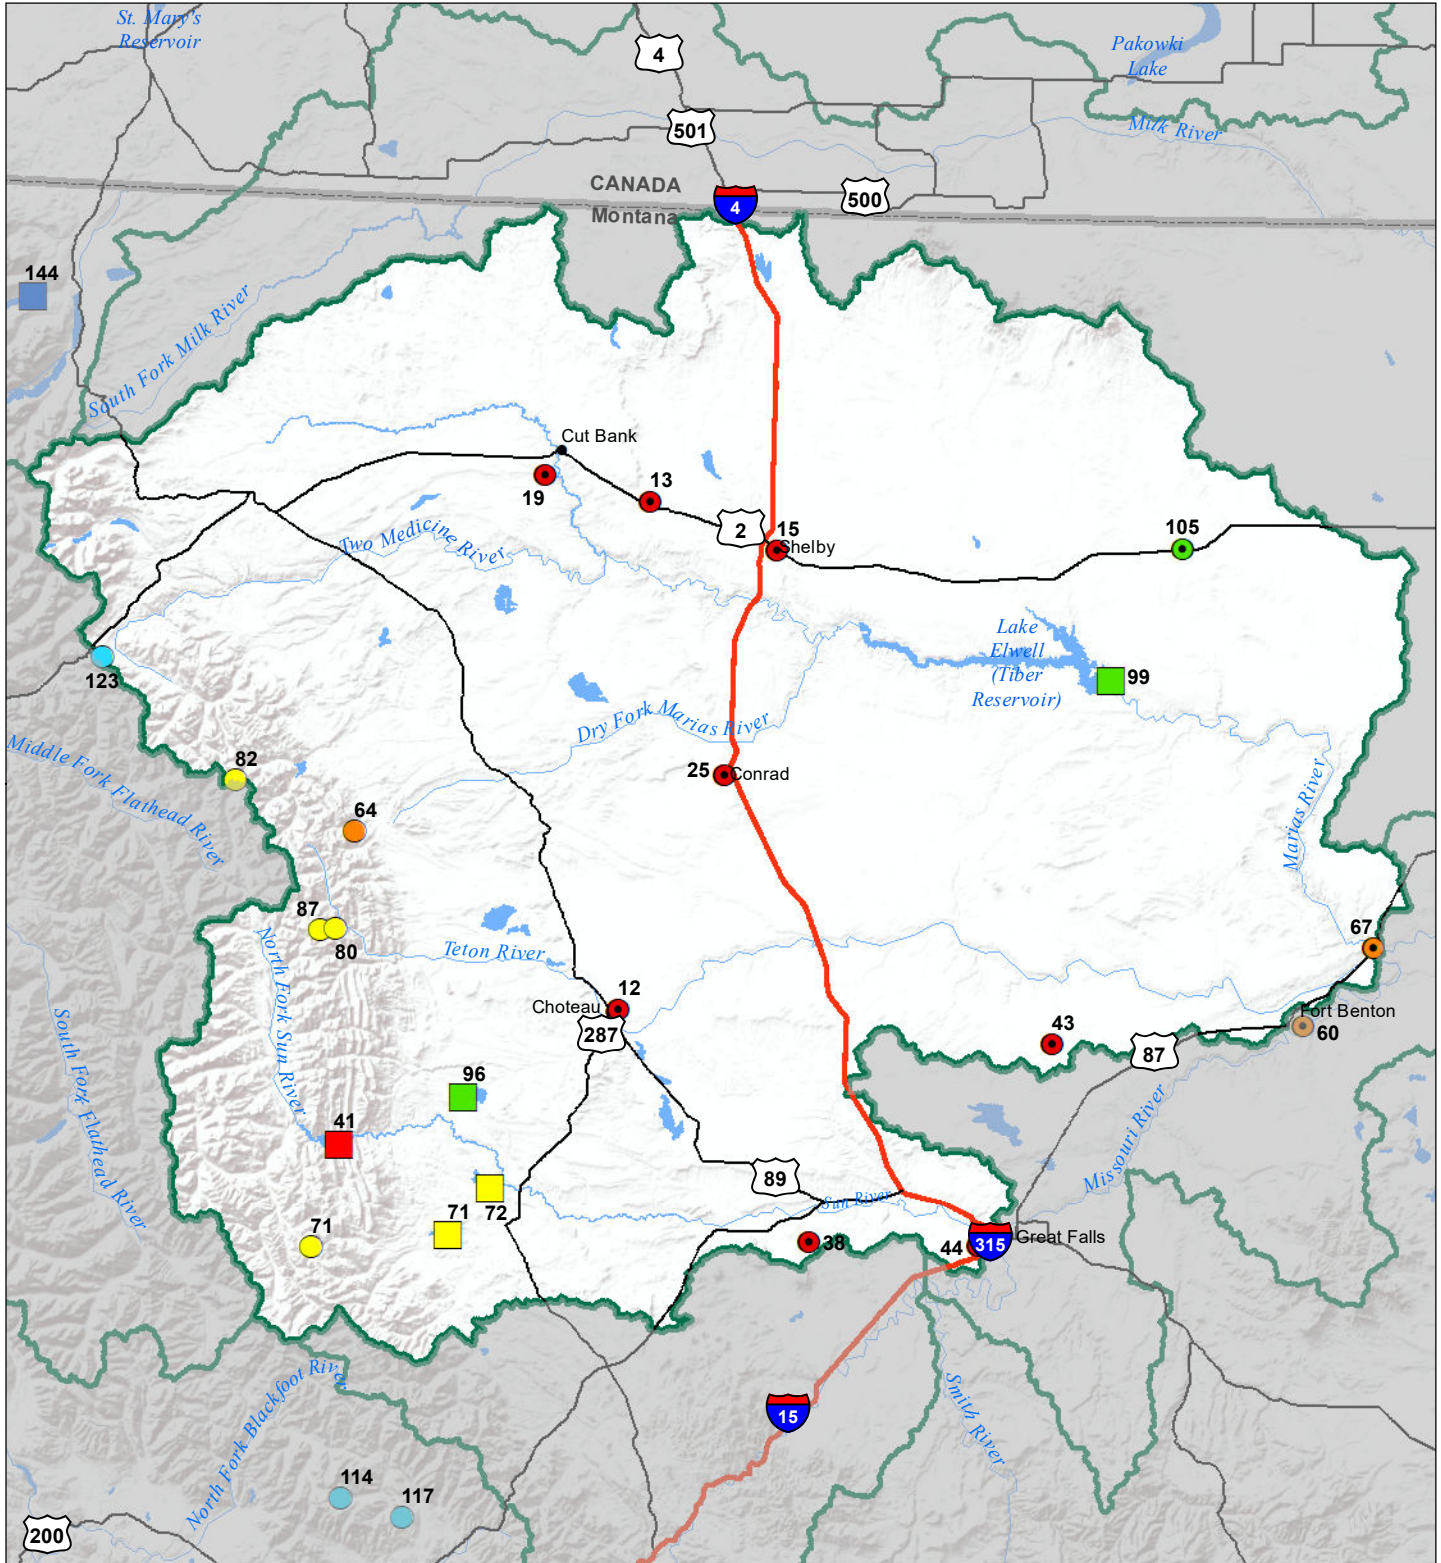

Sun-Teton-Marias River Basin

Monthly Precipitation and Reservoir Levels

Percentage of Normal

December 1, 2021 (November 1, 2021 - December 1, 2021)

Precipitation Percent of Normal

SNOTEL

- > 150%
- 131 - 150%
- 111 - 130%
- 91 - 110%
- 71 - 90%
- 51 - 70%
- 1 - 50%

COOP/ACIS

- > 150%
- 131 - 150%
- 111 - 130%
- 91 - 110%
- 71 - 90%
- 51 - 70%
- 1 - 50%

Reservoirs Percent of Normal

- > 150%
- 131 - 150%
- 111 - 130%
- 91 - 110%
- 71 - 90%
- 51 - 70%
- 1 - 50%