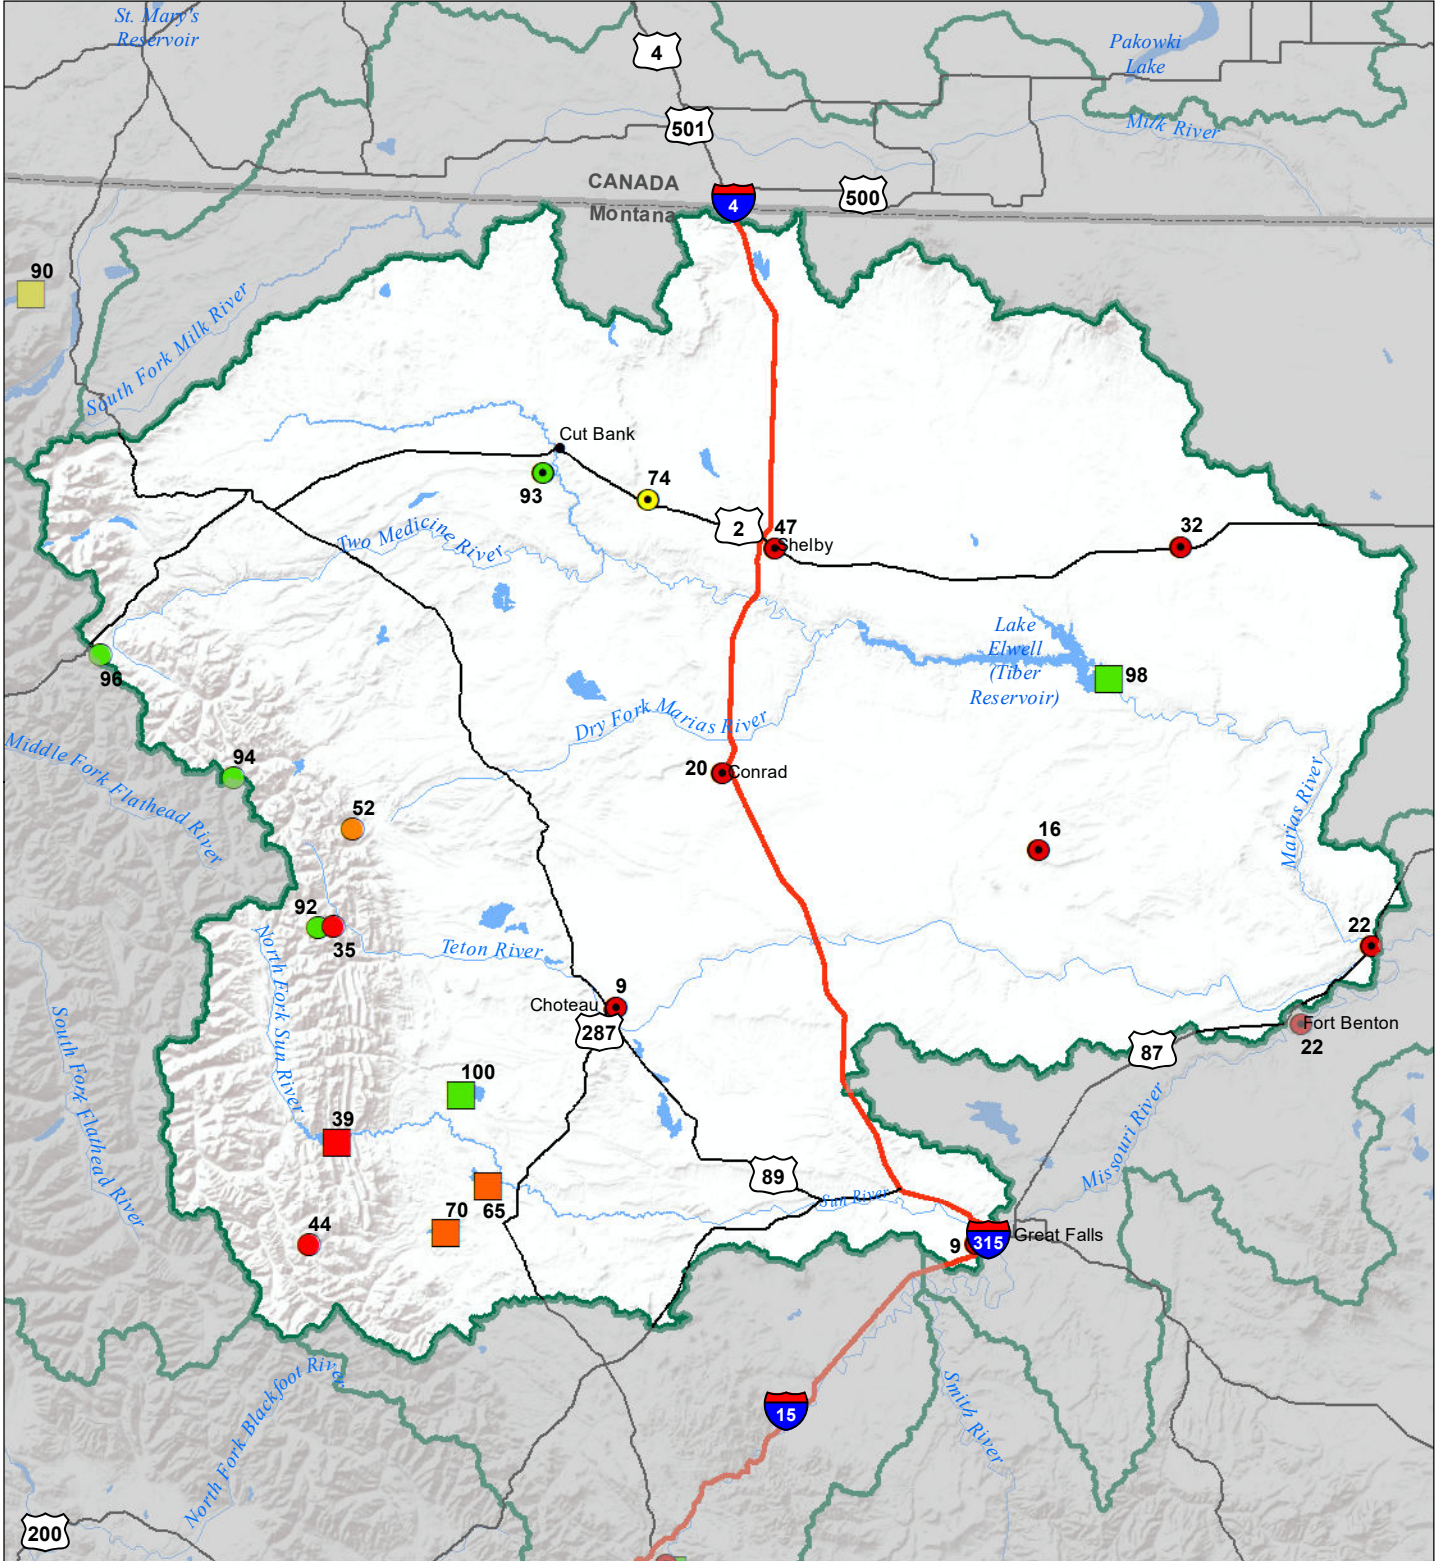

# Sun-Teton-Marias River Basin

## Monthly Precipitation and Reservoir Levels

### Percentage of Normal

November 1, 2021 (October 1, 2021 - November 1, 2021)